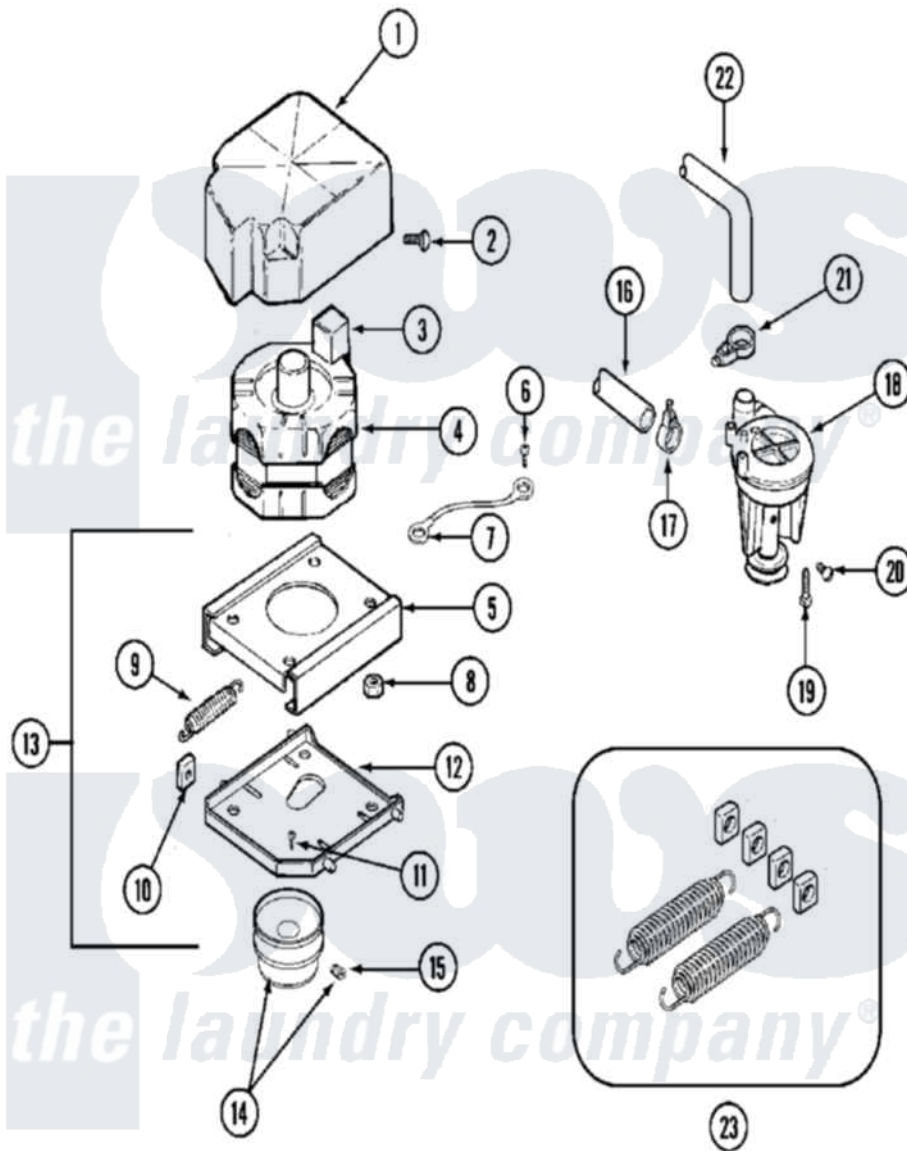

Maytag MAT25CSBIL 11 - MOTOR & PUMP

Maytag [Commercial Maytag MAT25CSBIL Washer Parts](#) Parts Diagram 11 - MOTOR & PUMP
 Click on the part number to view part

Item	Original Part Number	Replaced By	Status	Part Description
001	215098			Shield, Motor
002	213121	3400111		Screw, 12-14 X 5/8
003	205132		Not Available	SWITCH, MOTOR EXTERNAL START No.201664-14,205463-4 & 201800-4
"	205133		Not Available	(PROD. IDNo. 2-1664-8 & 2-5463)
"	206505		Not Available	PROD. No.201664-15, & No.205463-3.
"	NLA		Not Available	(PROD. ID NOS. 2-1664-8
004	200803			Green Wire, Motor To Capacitor
"	202157	12002352		Motor-Drive
005	214956			Motor Mount Assembly
006	210186	3370225		Screw
007	901220			Ground Wire
008	Y311426	3400029		Nut, Adapter Plate
009	202718			Springs, Tension

010	Y204998	205000	Roller And Spring Kit 4+Spr
011	Y313561		Screw---NA
012	205908		Motor Mount Assembly
013	205999		Motor Mount Assembly
014	200816	6-2008160	Pulley- MO
015	Y053241		Set Screw, Motor Pulley
016	215057	211704	Hose, Drain
017	200461	285655	Clamp, Hose
018	202203	6-2022030	Pump As Pa
019	211880		Screw, HeX Head No.10 X 1/2 Inc
020	Y015408	22003235	Screw, Bearing Insert
021	202574	3367052	Clamp, Hose
022	Y212989		Hose, Outer Tub To Pump
023	205000		Roller And Spring Kit 4+Spr