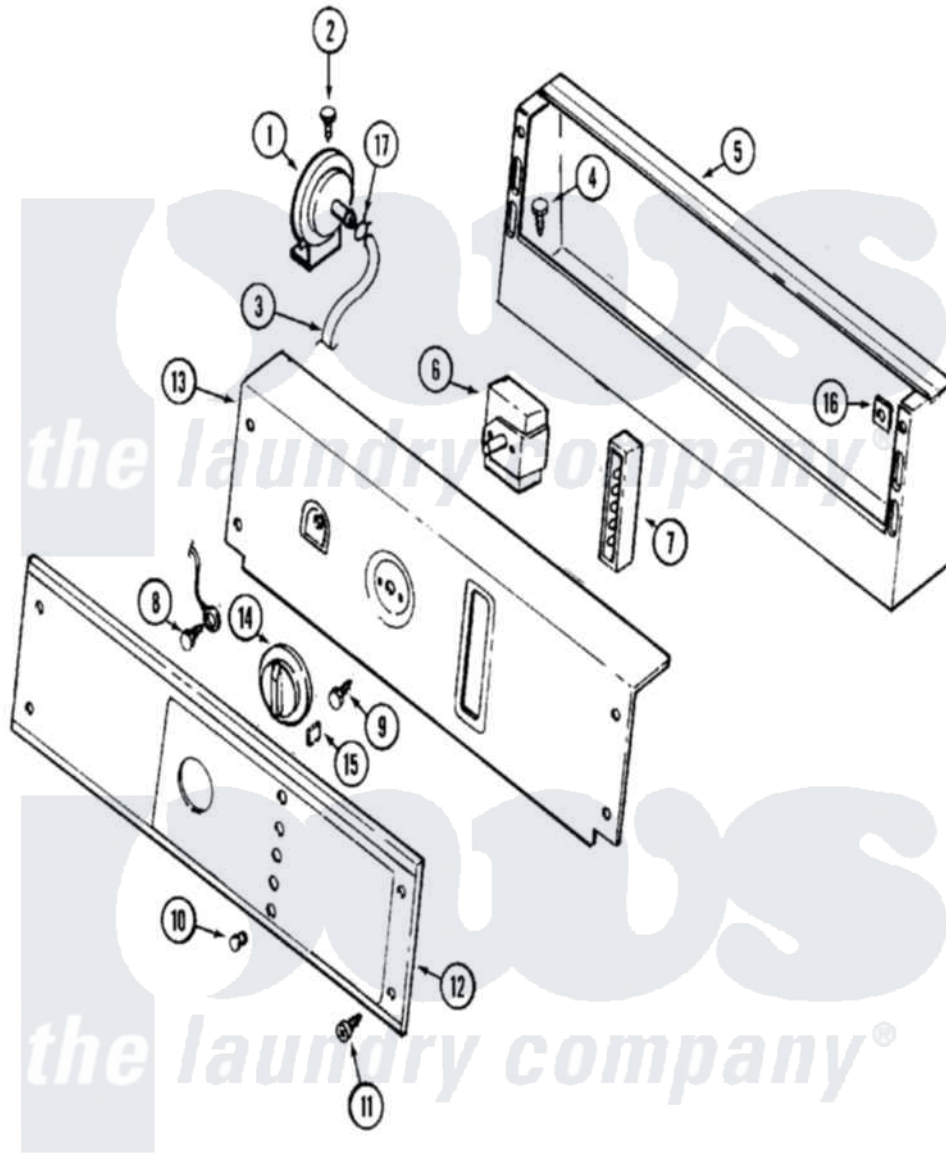

Maytag MAT25CSCAG 01 - CONTROL PANEL

Maytag [Commercial Maytag MAT25CSCAG Washer Parts](#) Parts Diagram 01 - CONTROL PANEL
 Click on the part number to view part

Item	Original Part Number	Replaced By	Status	Part Description
001	203970			Switch, Water Level
002	211294	90767		Screw, 8A X 3/8 HeX Washer Head Tapping
003	212942	22001619		Tube, Water Level Switch
004	212276	W10116760		Screw
005	206780			Control Cover Assembly
"	206780L	206780		Control Cover Assembly
"	NLA		Not Available	CONTROL COVER ASSY
006	205353			Switch, DiAl-A-Fabric
007	206881			Indicator, Light
008	Y314322	211251		Screw, Transformer
009	Y313588	488234		Screw 8-32 X 1/4
010	215564			Lens, Indicator Light
011	215506			Screw, Control Panel Overlay
012	NLA		Not Available	CONTROL PANEL WITH LENS - CS &
013	215570	22001592		(WHT)

"	NLA	Not Available	PLATE, BACKUP (ALM)
014	206894		Knob, Selector
015	215561	206894	Knob, Selector
016	215003		Fastener, Panel And Bracket
017	410296	596669	Clamp, Manifold