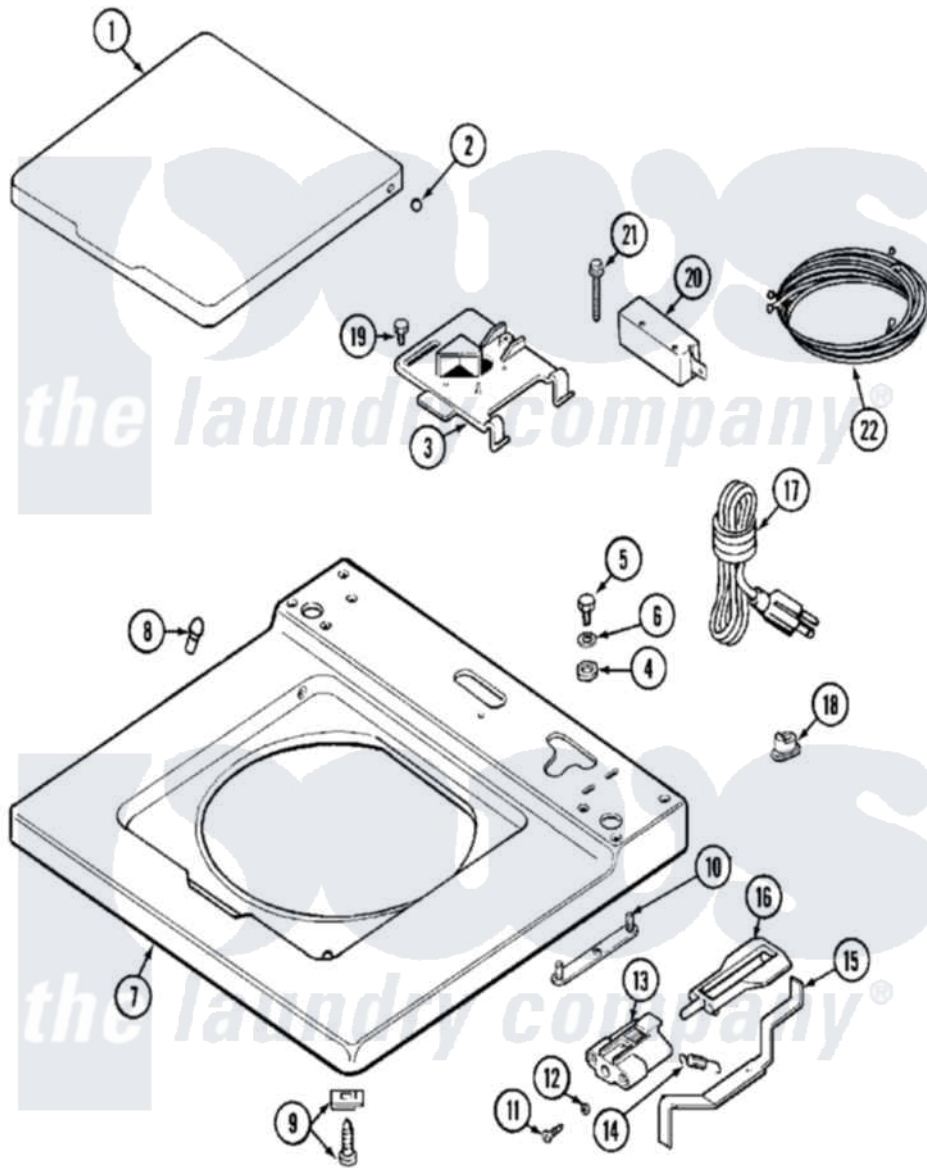

Maytag MAT25CSCAG 02 - TOP

Maytag [Commercial Maytag MAT25CSCAG Washer Parts](#) Parts Diagram 02 - TOP
 Click on the part number to view part

Item	Original Part Number	Replaced By	Status	Part Description
001	214901		Not Available	LID-WHITE
"	NLA		Not Available	(ALM)
002	211726			Hinge, Ball Lid
003	Y215699	22001678		Bracket, Switch And Fuse
004	Y052740	62739		Nut, Lock
005	211294	90767		Screw, 8A X 3/8 HeX Washer Head Tapping
006	910309			Washer, Mounting Strap
007	207173		Not Available	TOP COVER ASSEMBLY (WHT)
"	NLA		Not Available	(ALM)
008	212716			Bumper, Lid
009	204445			Screw And Fastener Assembly
010	NLA		Not Available	MTG. STRAP---NA
011	910182	25-7809		Screw, No.6-20 1/2 Flthd Torx
012	211500			Washer, Bracket To Top Cover
013	201068			Plunger And Bracket

013	204900		Assembly--W
014	213720		Spring, Lid Switch
015	215704		Lever, Unbalance
016	213718		Plunger, Lid Switch
017	204590		Cord, Power
"	NLA	Not Available	CORD, POWER
018	211881		Grommet, Cord Part Not Used- Gas Models Only
019	207159	489355	Screw, 8 X 1/2
020	206415		Switch, Lid
021	213501		Screw, No.6-20 X 1-1/8 Inch
022	207161		Wire Harness
"	NLA	Not Available	WIRE HARNESS (CS)