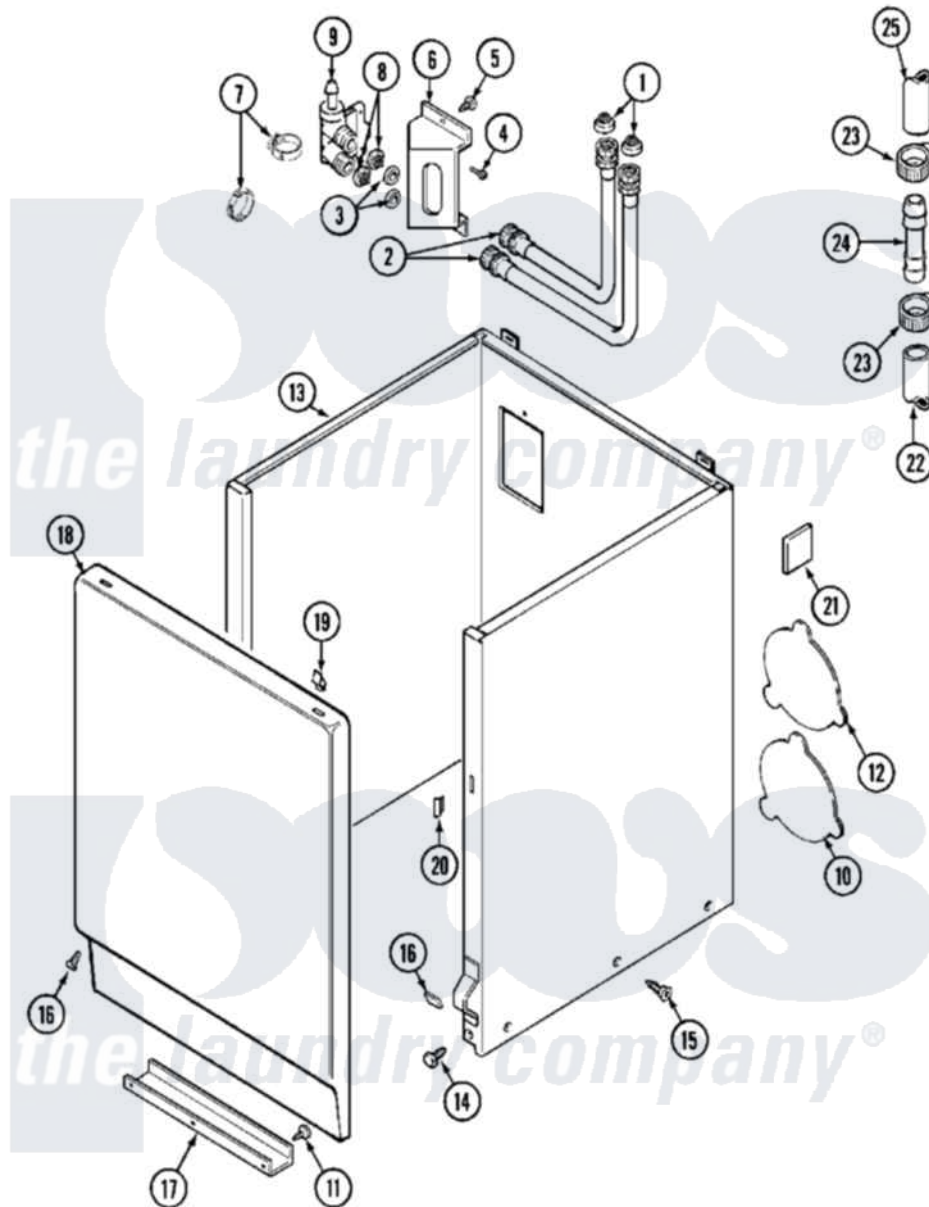

# Maytag MAT25CSCAG 05 - CABINET

Maytag [Commercial Maytag MAT25CSCAG Washer Parts](#) Parts Diagram 05 - CABINET  
 Click on the part number to view part

Item	Original Part Number	Replaced By	Status	Part Description
001	200961	<a href="#">12001413</a>		Strainer And Washer Kit
002	205828	<a href="#">202860</a>		Inlet Hose Assembly
003	<a href="#">Y013783</a>			Washer, Inlet Hose
004	<a href="#">Y313561</a>			Screw----NA
005	212276	<a href="#">W10116760</a>		Screw
006	214812	<a href="#">22002361</a>		Bracket, Water Valve
007	<a href="#">201575</a>			Clamp, Hose
008	214337	<a href="#">96160</a>		Screen
009	205614	<a href="#">205613</a>		Water Valve
010	NLA		Not Available	PLATE, ACCESS
011	<a href="#">211294</a>	<a href="#">90767</a>		Screw, 8A X 3/8 HeX Washer Head Tapping
012	212985	<a href="#">22002924</a>		Plate, Access
013	NLA		Not Available	CABINET (WHT)
014	<a href="#">213121</a>	<a href="#">3400111</a>		Screw, 12-14 X 5/8
015	<a href="#">213007</a>			Xfor Cabinet See Cabinet, Back

016	<a href="#">204439</a>		Screw And Fstner Assembly
017	<a href="#">213846</a>		Guard, Belt
018	212998	Not Available	PANEL, FRONT (WHT)
"	212998L	Not Available	FRONT PANEL-ALMOND
"	NLA	Not Available	(H. WHEAT)
019	212982	<a href="#">22001650</a>	Fastener, Spring
020	214376	<a href="#">22002331</a>	Spacer, Front Panel
021	<a href="#">215058</a>		Pad, Cabinet Bumper
022	<a href="#">214768</a>	<a href="#">211704</a>	Hose, Drain
023	200461	<a href="#">285655</a>	Clamp, Hose
024	<a href="#">211111</a>	<a href="#">16272</a>	Connector, Straight
025	215057	<a href="#">211704</a>	Hose, Drain