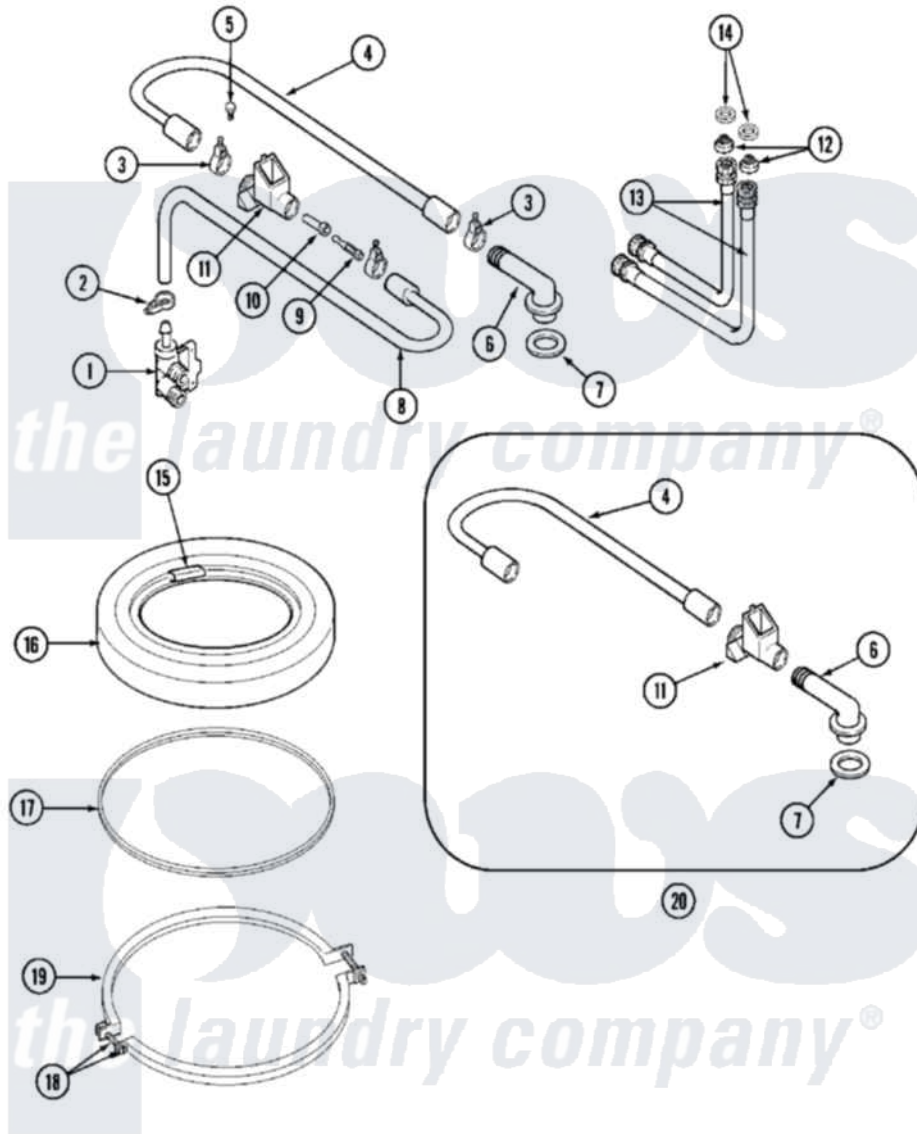

Maytag MAT25CSCAG 06 - TUB COVER

Maytag [Commercial Maytag MAT25CSCAG Washer Parts](#) Parts Diagram 06 - TUB COVER
 Click on the part number to view part

Item	Original Part Number	Replaced By	Status	Part Description
001	205614	205613		Water Valve
002	201575			Clamp, Hose
003	202515	596669		Clamp, Manifold
004	Y215234			Hose, Injector Fill
005	312620			Screw, Sems
006	215235			Tube, Injector
007	215233			Seal For Injector Tube
008	213013			Hose, Injector
009	213015			Nozzle, Injector
010	213016	216201		Nozzle
011	215447			Sleeve For Injector
012	200961	12001413		Strainer And Washer Kit
013	205828	202860		Inlet Hose Assembly
014	Y013783			Washer, Inlet Hose
015	215232			Bumper, Unbalance
016	206380		Not Available	COVER, TUB

017

[211232](#)

Seal, Tub Cover

018

[205529](#)

Nut And Bolt Kit For Tub Clam

019

[200846](#)

Clamp - Tub Cover

020

206683

[206680](#)

Water Injector Assembly