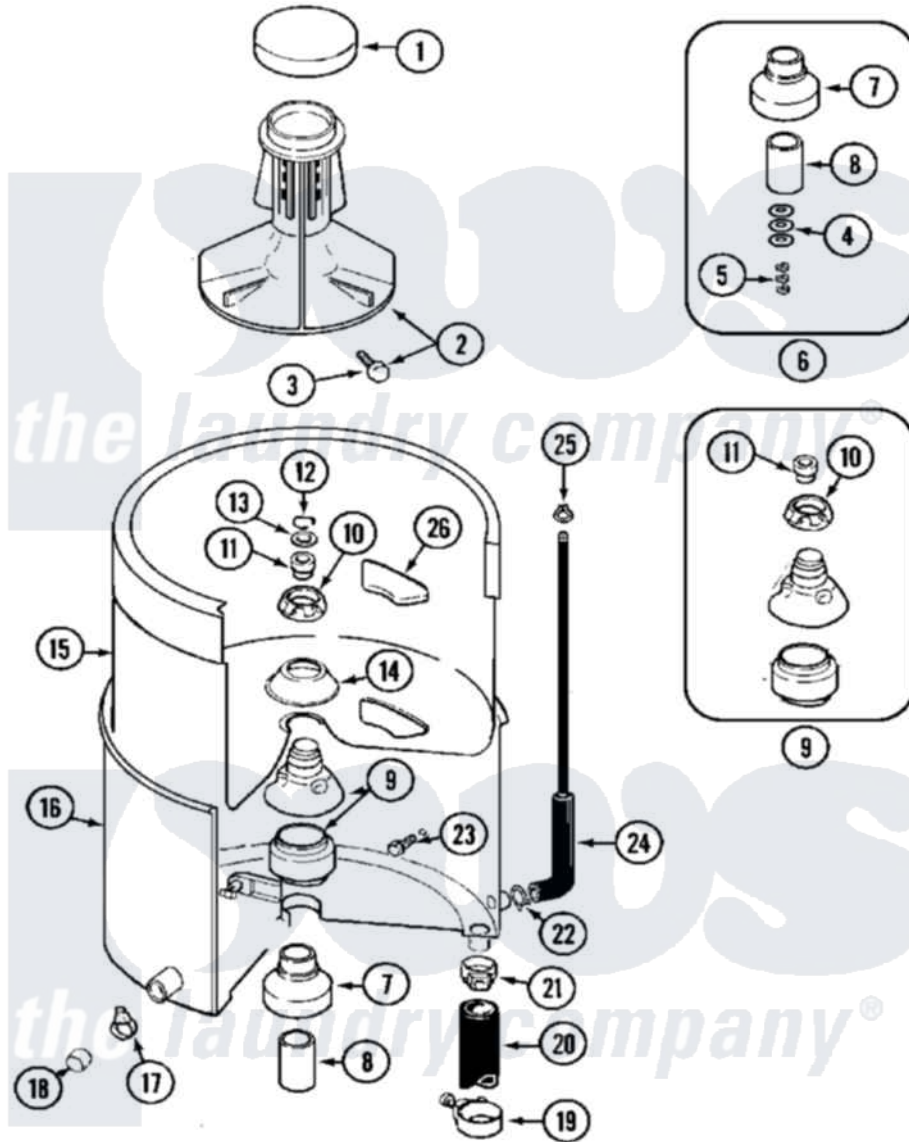

Maytag MAT25CSCAG 07 - TUB

Maytag [Commercial Maytag MAT25CSCAG Washer Parts](#) Parts Diagram 07 - TUB
 Click on the part number to view part

Item	Original Part Number	Replaced By	Status	Part Description
001	215532			Cap, Agitator
002	207119	207228		Agitator W/Lock Screw
003	206478		Not Available	SCREW & WASHER FOR AGITATOR
004	211100			Washer, Outer Tub
005	Y054867			Washer, Lock
006	204013	6-2040130		Tub Bearin
007	200824	6-2040130		Tub Bearin
008	211130			Bearing Liner, Tub Bearing
009	204012	6-2095720		Mounting S
010	211047	6-2110472		Nut- Clamp
011	Y0A4298	6-0A57420		Seal- Agitator
012	Y015667			Retaining Ring
013	Y015666			Washer, Retaining -
014	211210			Washer, Clamping Nut
015	207831		Not Available	TUB, INNER (W/PLUG)
016	205486		Not Available	PART NOT USED

017	214739	596669	Clamp, Manifold
018	214725		Cap For Spout-Outer Tub
019	202574	3367052	Clamp, Hose
020	213045		Hose, Outer Tub Part Not Used
021	200900	616099	Clamp
022	211641		Clamp, 1-1/16"
023	200744	W10175939	Bolt
"	205254	W10175938	Bolt
024	212942	22001619	Tube, Water Level Switch
025	410296	596669	Clamp, Manifold
026	215980		Plug, Filter Hole