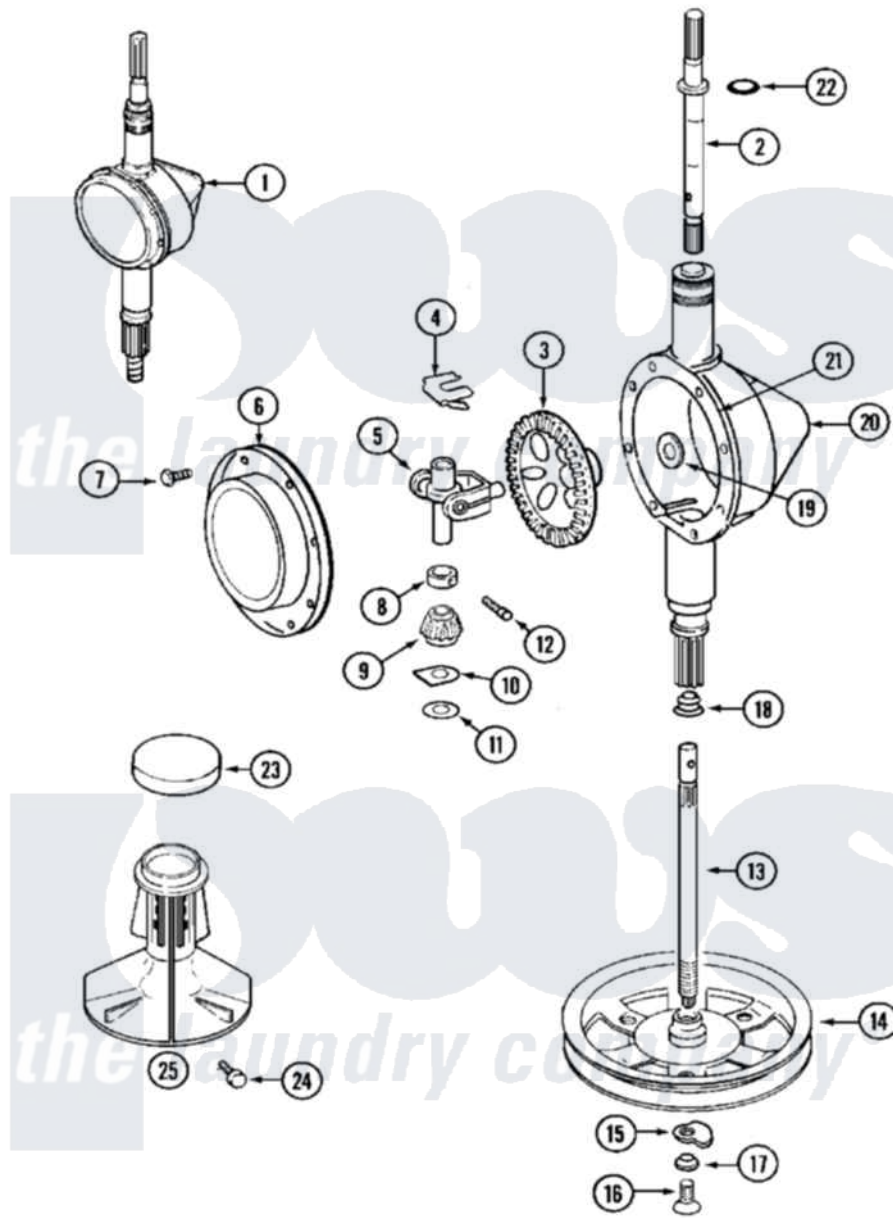

Maytag MAT25CSCAG 08 - TRANSMISSION

Maytag Commercial Maytag MAT25CSCAG Washer Parts Parts Diagram 08 - TRANSMISSION
 Click on the part number to view part

Item	Original Part Number	Replaced By	Status	Part Description
001	206708	6-2097790		Transmison
002	207153	6-2097820		Kit- Shaft
003	206713	6-2067130		Gear- Beve
004	215581			Spring, Agitator Shaft
005	206685	6-2066850		Yoke
006	206628			Cover, Transmission
007	215417		Not Available	SCREW, TRANSMISSION COVER
008	215415		Not Available	COLLAR, LOWER
009	215401	W10221114		Pinion
010	215395			Plate, Clutch
011	211483	6-2114830		Washer- SP
012	Y206629			Pin, Collar
013	NLA		Not Available	SHAFT, CENTER
014	211059	6-2301530		Pulley
015	211089			Lug, Stop Pulley
016	211375	681582		Screw

017	211090	22003555	Washer, Stop Lug
018	206602	207843	Lip Seal Repair Kit
019	215394		Washer, Bevel Gear
020	206625	6-2097790	Transmison
021	Y058700	675652	Adhesive
022	210690		Seal, Rubber
023	215532		Cap, Agitator
024	206478	Not Available	SCREW & WASHER FOR AGITATOR
025	207119	207228	Agitator W/Lock Screw