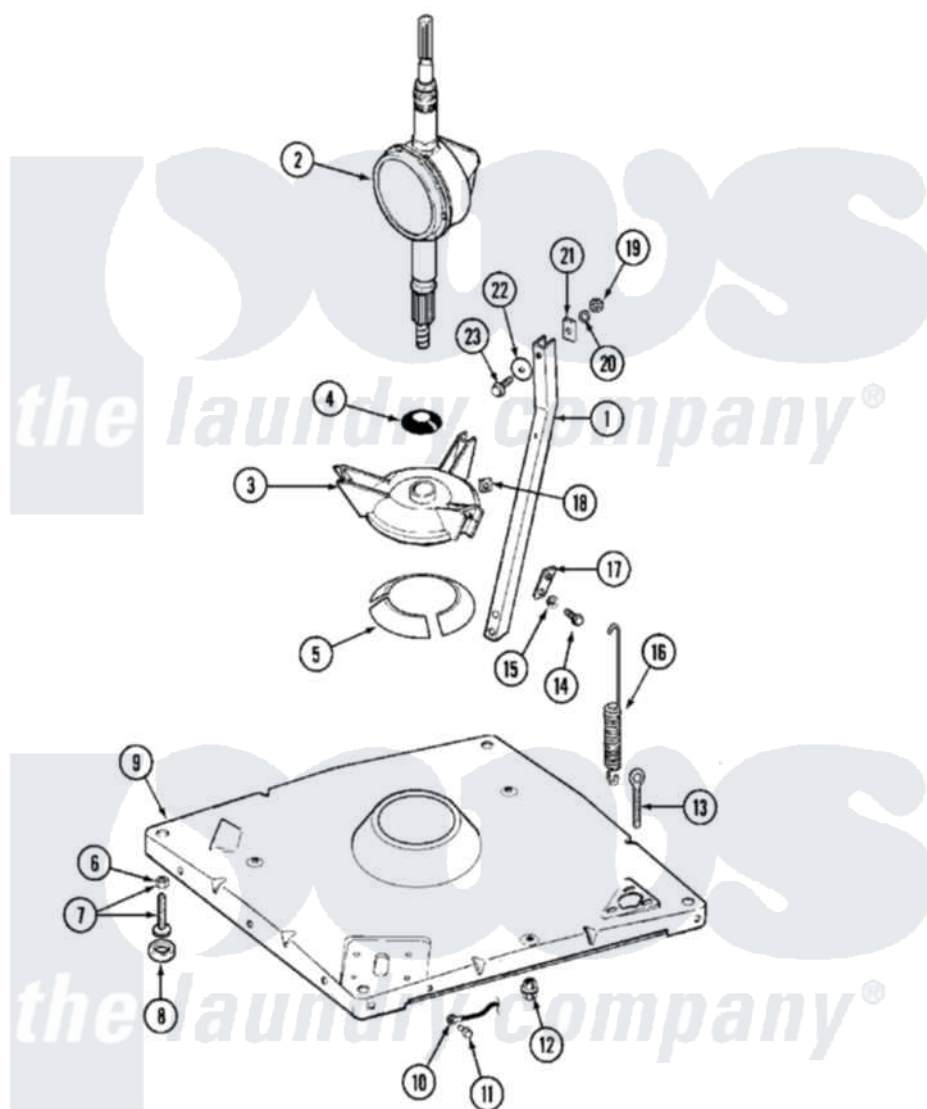

Maytag MAT25CSCAG 09 - BASE

Maytag [Commercial Maytag MAT25CSCAG Washer Parts](#) Parts Diagram 09 - BASE
 Click on the part number to view part

Item	Original Part Number	Replaced By	Status	Part Description
001	213100		Not Available	PART NOT USED
002	206708	6-2097790		Transmison
003	203725			Damper W/Bolt And Clip
004	211028	22001586		Deflector, Water
005	203956			Damper Pad Kit
006	210385			Lock Nut For Adjustable Leg
007	Y302699	22003428		Leg, Adjustable
008	210684			Foot, Adjustable Leg
009	203274			Base With Damper Pads
010	204807			Ground Wire, Supp. Plte To Top Cover
011	210186	3370225		Screw
012	211949			Nut, Adjustment Eyebolt
013	213120	216416		Bolt, Eye/Centering Spring
014	Y015627			Screw- Hex
015	911852	486009		Lockwasher
016	213054			Centering Spring - 3 Used

017	213073		Washer, Double Brace
018	Y052785		Nut, Brace To Damper
019	Y052734		Nut, Carrage Bolts And Bracket
020	Y054867		Washer, Lock
021	212979	Not Available	WASHER, TUB BRACE
022	211100		Washer, Outer Tub
023	200744	W10175939	Bolt
"	205254	W10175938	Bolt