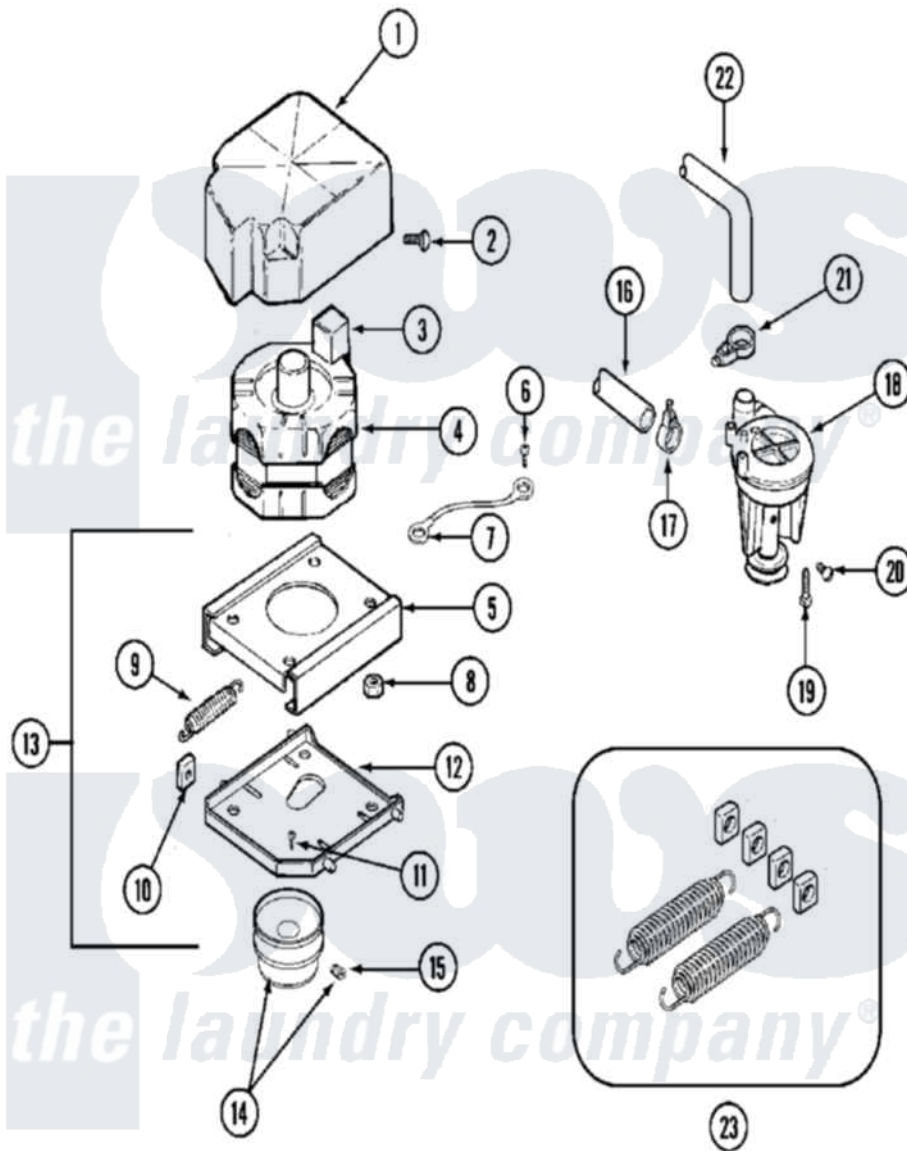

Maytag MAT25CSCAG 11 - MOTOR & PUMP

Maytag [Commercial Maytag MAT25CSCAG Washer Parts](#) Parts Diagram 11 - MOTOR & PUMP
 Click on the part number to view part

Item	Original Part Number	Replaced By	Status	Part Description
001	215098			Shield, Motor
002	213121	3400111		Screw, 12-14 X 5/8
003	205132		Not Available	SWITCH, MOTOR EXTERNAL START No.201664-14,205463-4 & 201800-4
"	205133		Not Available	(PROD. IDNo. 2-1664-8 & 2-5463)
"	206505		Not Available	PROD. No.201664-15, & No.205463-3.
"	NLA		Not Available	(PROD. ID NOS. 2-1664-8
004	201805	12002351		Motor-Drve
005	214956			Motor Mount Assembly
006	210186	3370225		Screw
007	901220			Ground Wire
008	Y311426	3400029		Nut, Adapter Plate
009	202718			Springs, Tension
010	Y204998	205000		Roller And Spring Kit 4+Spr
011	Y313561			Screw----NA

012	205908		Motor Mount Assembly
013	205999		Motor Mount Assembly
014	200816	6-2008160	Pulley- MO
015	Y053241		Set Screw, Motor Pulley
016	215057	211704	Hose, Drain
017	200461	285655	Clamp, Hose
018	202203	6-2022030	Pump As Pa
019	211880		Screw, HeX Head No.10 X 1/2 Inc
020	Y015408	22003235	Screw, Bearing Insert
021	202574	3367052	Clamp, Hose
022	Y212989		Hose, Outer Tub To Pump
023	205000		Roller And Spring Kit 4+Spr