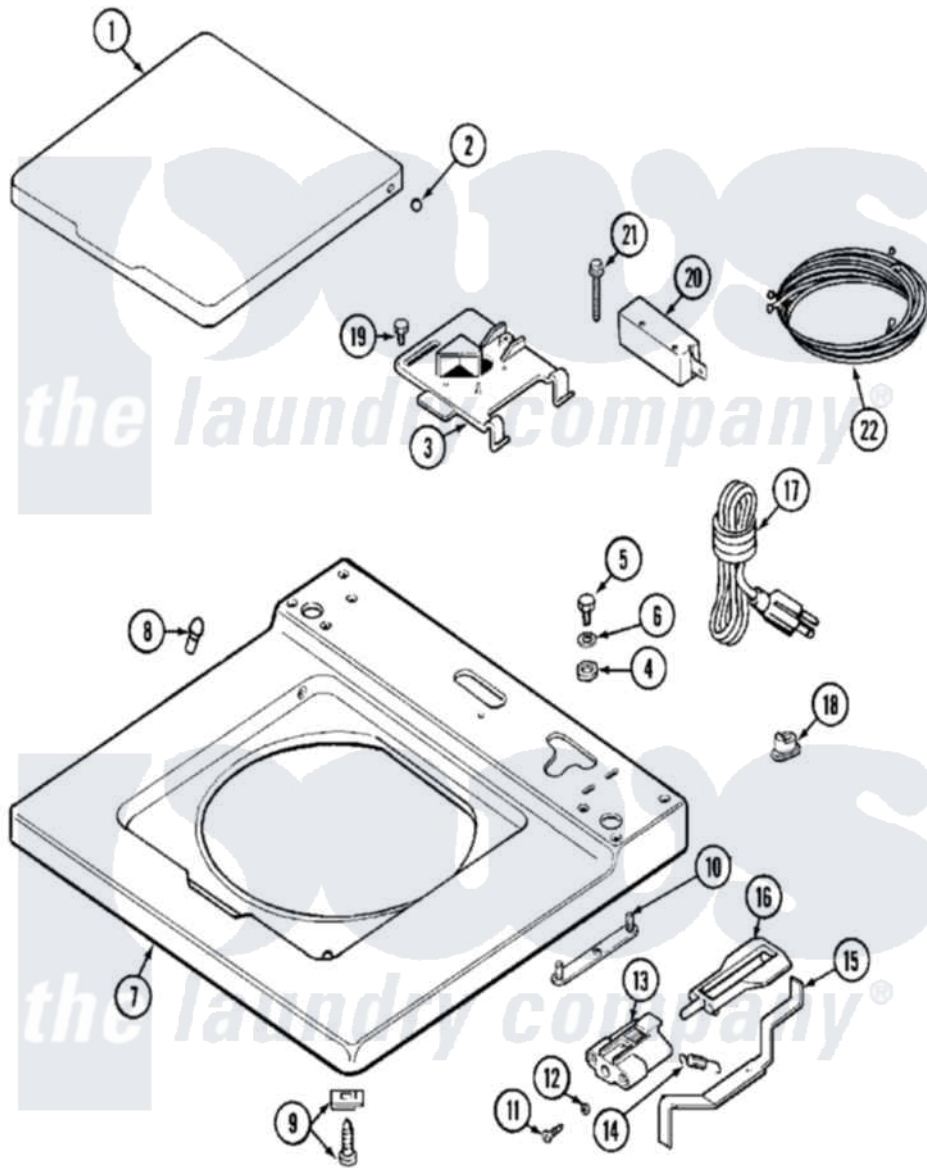

# Maytag MAT25CSCAL 02 - TOP

Maytag [Commercial Maytag MAT25CSCAL Washer Parts](#) Parts Diagram 02 - TOP  
 Click on the part number to view part

Item	Original Part Number	Replaced By	Status	Part Description
001	214901		Not Available	LID-WHITE
"	NLA		Not Available	(ALM)
002	<a href="#">211726</a>			Hinge, Ball Lid
003	Y215699	<a href="#">22001678</a>		Bracket, Switch And Fuse
004	<a href="#">Y052740</a>	<a href="#">62739</a>		Nut, Lock
005	<a href="#">211294</a>	<a href="#">90767</a>		Screw, 8A X 3/8 HeX Washer Head Tapping
006	<a href="#">910309</a>			Washer, Mounting Strap
007	207173		Not Available	TOP COVER ASSEMBLY (WHT)
"	NLA		Not Available	(ALM)
008	<a href="#">212716</a>			Bumper, Lid
009	<a href="#">204445</a>			Screw And Fastener Assembly
010	NLA		Not Available	MTG. STRAP----NA
011	910182	<a href="#">25-7809</a>		Screw, No.6-20 1/2 Flthd Torx
012	<a href="#">211500</a>			Washer, Bracket To Top Cover
013	<a href="#">201068</a>			Plunger And Bracket

013	<a href="#">204900</a>		Assembly--W
014	<a href="#">213720</a>		Spring, Lid Switch
015	<a href="#">215704</a>		Lever, Unbalance
016	<a href="#">213718</a>		Plunger, Lid Switch
017	<a href="#">204590</a>		Cord, Power
"	NLA	Not Available	CORD, POWER
018	<a href="#">211881</a>		Grommet, Cord Part Not Used- Gas Models Only
019	207159	<a href="#">489355</a>	Screw, 8 X 1/2
020	<a href="#">206415</a>		Switch, Lid
021	<a href="#">213501</a>		Screw, No.6-20 X 1-1/8 Inch
022	<a href="#">207161</a>		Wire Harness
"	NLA	Not Available	WIRE HARNESS (CS)