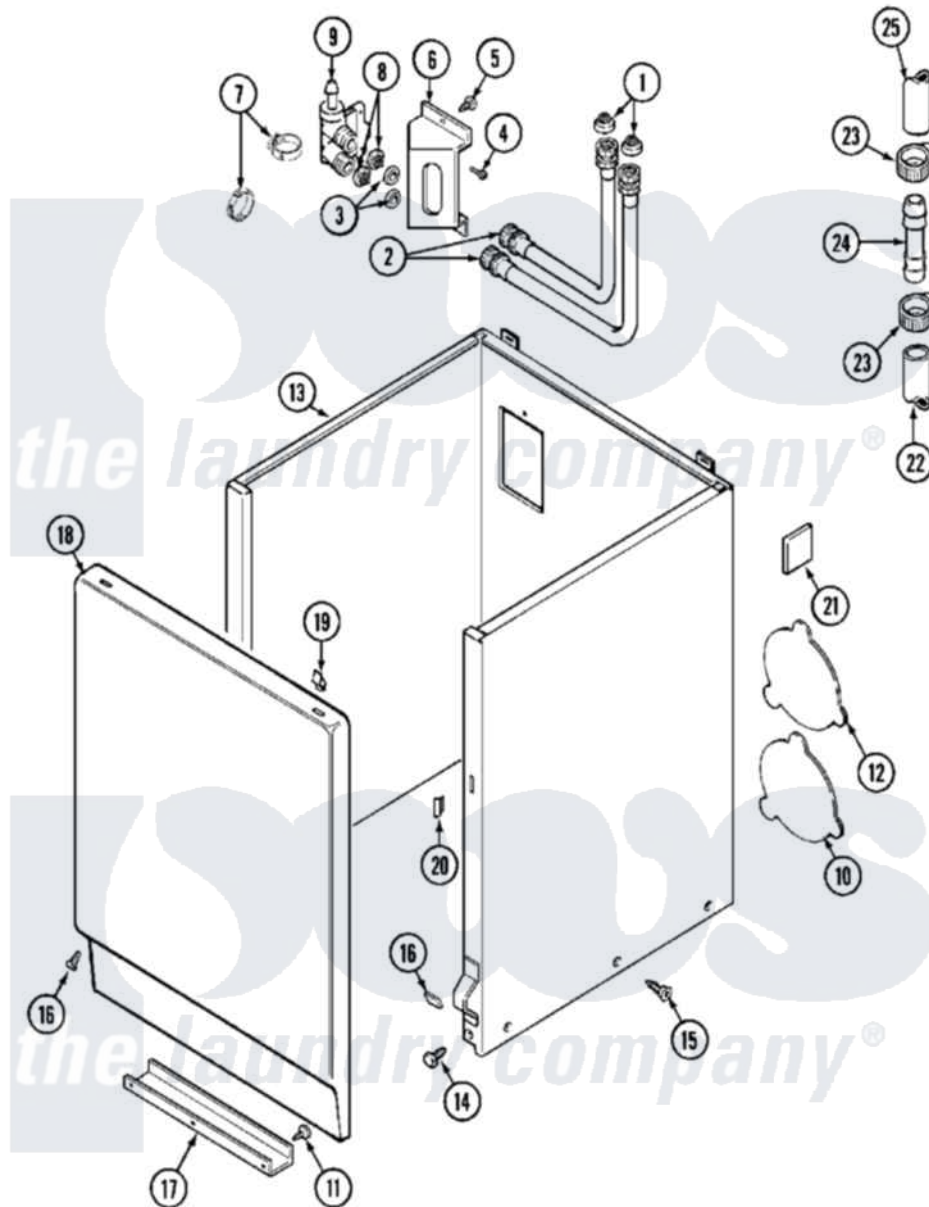

Maytag MAT25CSCAL 05 - CABINET

Maytag [Commercial Maytag MAT25CSCAL Washer Parts](#) Parts Diagram 05 - CABINET
 Click on the part number to view part

Item	Original Part Number	Replaced By	Status	Part Description
001	200961	12001413		Strainer And Washer Kit
002	205828	202860		Inlet Hose Assembly
003	Y013783			Washer, Inlet Hose
004	Y313561			Screw----NA
005	212276	W10116760		Screw
006	214812	22002361		Bracket, Water Valve
007	201575			Clamp, Hose
008	214337	96160		Screen
009	205614	205613		Water Valve
010	NLA		Not Available	PLATE, ACCESS
011	211294	90767		Screw, 8A X 3/8 HeX Washer Head Tapping
012	212985	22002924		Plate, Access
013	NLA		Not Available	CABINET (WHT)
014	213121	3400111		Screw, 12-14 X 5/8
015	213007			Xfor Cabinet See Cabinet, Back

016	204439		Screw And Fstner Assembly
017	213846		Guard, Belt
018	212998	Not Available	PANEL, FRONT (WHT)
"	212998L	Not Available	FRONT PANEL-ALMOND
"	NLA	Not Available	(H. WHEAT)
019	212982	22001650	Fastener, Spring
020	214376	22002331	Spacer, Front Panel
021	215058		Pad, Cabinet Bumper
022	214768	211704	Hose, Drain
023	200461	285655	Clamp, Hose
024	211111	16272	Connector, Straight
025	215057	211704	Hose, Drain