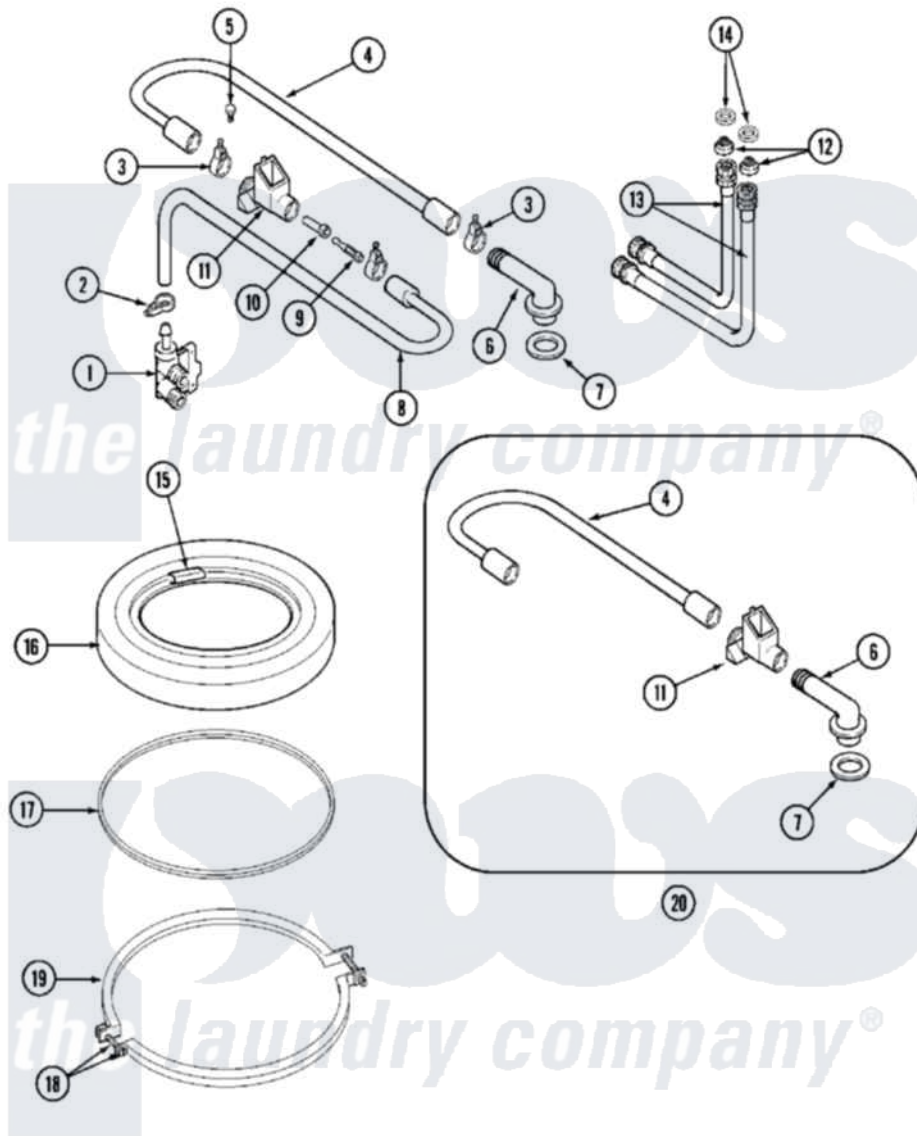

Maytag MAT25CSCAL 06 - TUB COVER

Maytag [Commercial Maytag MAT25CSCAL Washer Parts](#) Parts Diagram 06 - TUB COVER
 Click on the part number to view part

Item	Original Part Number	Replaced By	Status	Part Description
001	205614	205613		Water Valve
002	201575			Clamp, Hose
003	202515	596669		Clamp, Manifold
004	Y215234			Hose, Injector Fill
005	312620			Screw, Sems
006	215235			Tube, Injector
007	215233			Seal For Injector Tube
008	213013			Hose, Injector
009	213015			Nozzle, Injector
010	213016	216201		Nozzle
011	215447			Sleeve For Injector
012	200961	12001413		Strainer And Washer Kit
013	205828	202860		Inlet Hose Assembly
014	Y013783			Washer, Inlet Hose
015	215232			Bumper, Unbalance
016	206380		Not Available	COVER, TUB

017

[211232](#)

Seal, Tub Cover

018

[205529](#)

Nut And Bolt Kit For Tub Clam

019

[200846](#)

Clamp - Tub Cover

020

206683

[206680](#)

Water Injector Assembly