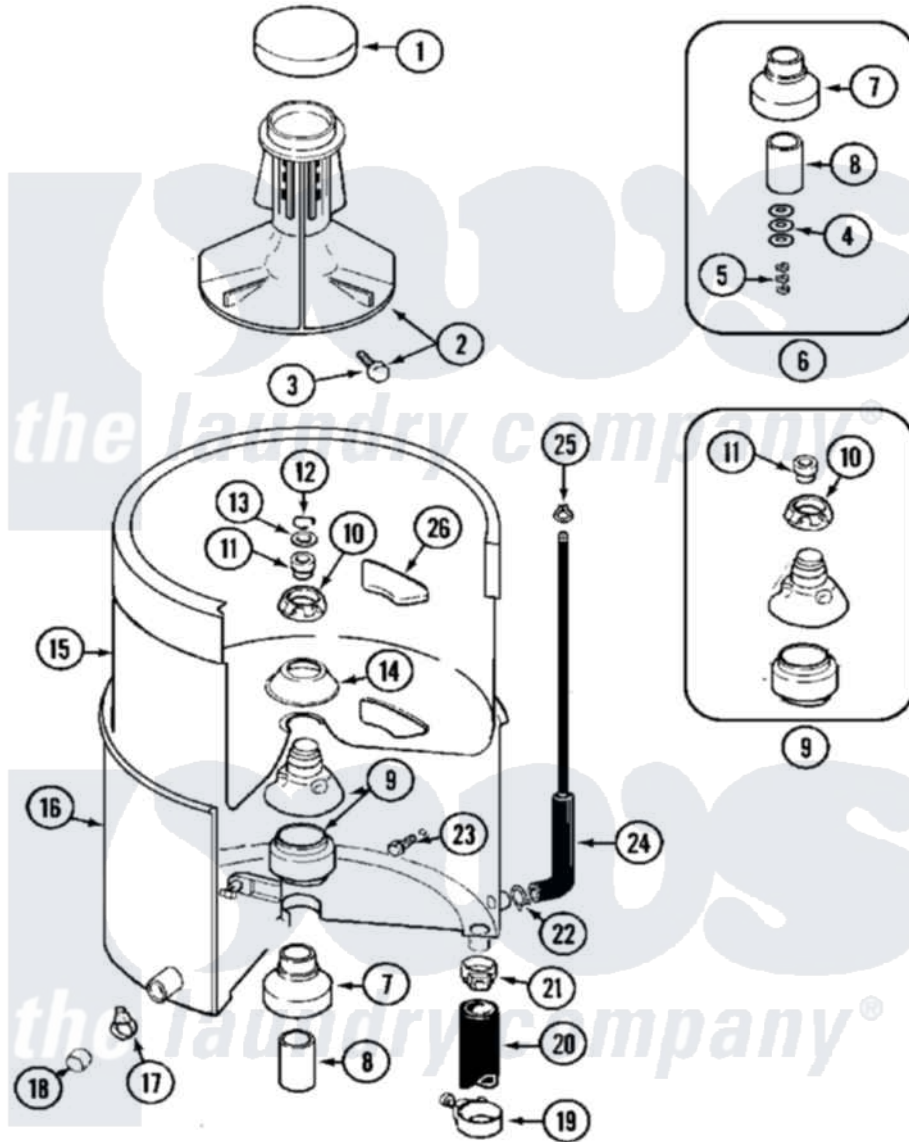

Maytag MAT25CSCAL 07 - TUB

Maytag [Commercial Maytag MAT25CSCAL Washer Parts](#) Parts Diagram 07 - TUB
 Click on the part number to view part

Item	Original Part Number	Replaced By	Status	Part Description
001	215532			Cap, Agitator
002	207119	207228		Agitator W/Lock Screw
003	206478		Not Available	SCREW & WASHER FOR AGITATOR
004	211100			Washer, Outer Tub
005	Y054867			Washer, Lock
006	204013	6-2040130		Tub Bearin
007	200824	6-2040130		Tub Bearin
008	211130			Bearing Liner, Tub Bearing
009	204012	6-2095720		Mounting S
010	211047	6-2110472		Nut- Clamp
011	Y0A4298	6-0A57420		Seal- Agitator
012	Y015667			Retaining Ring
013	Y015666			Washer, Retaining -
014	211210			Washer, Clamping Nut
015	207831		Not Available	TUB, INNER (W/PLUG)
016	205486		Not Available	PART NOT USED

017	214739	596669	Clamp, Manifold
018	214725		Cap For Spout-Outer Tub
019	202574	3367052	Clamp, Hose
020	213045		Hose, Outer Tub Part Not Used
021	200900	616099	Clamp
022	211641		Clamp, 1-1/16"
023	200744	W10175939	Bolt
"	205254	W10175938	Bolt
024	212942	22001619	Tube, Water Level Switch
025	410296	596669	Clamp, Manifold
026	215980		Plug, Filter Hole