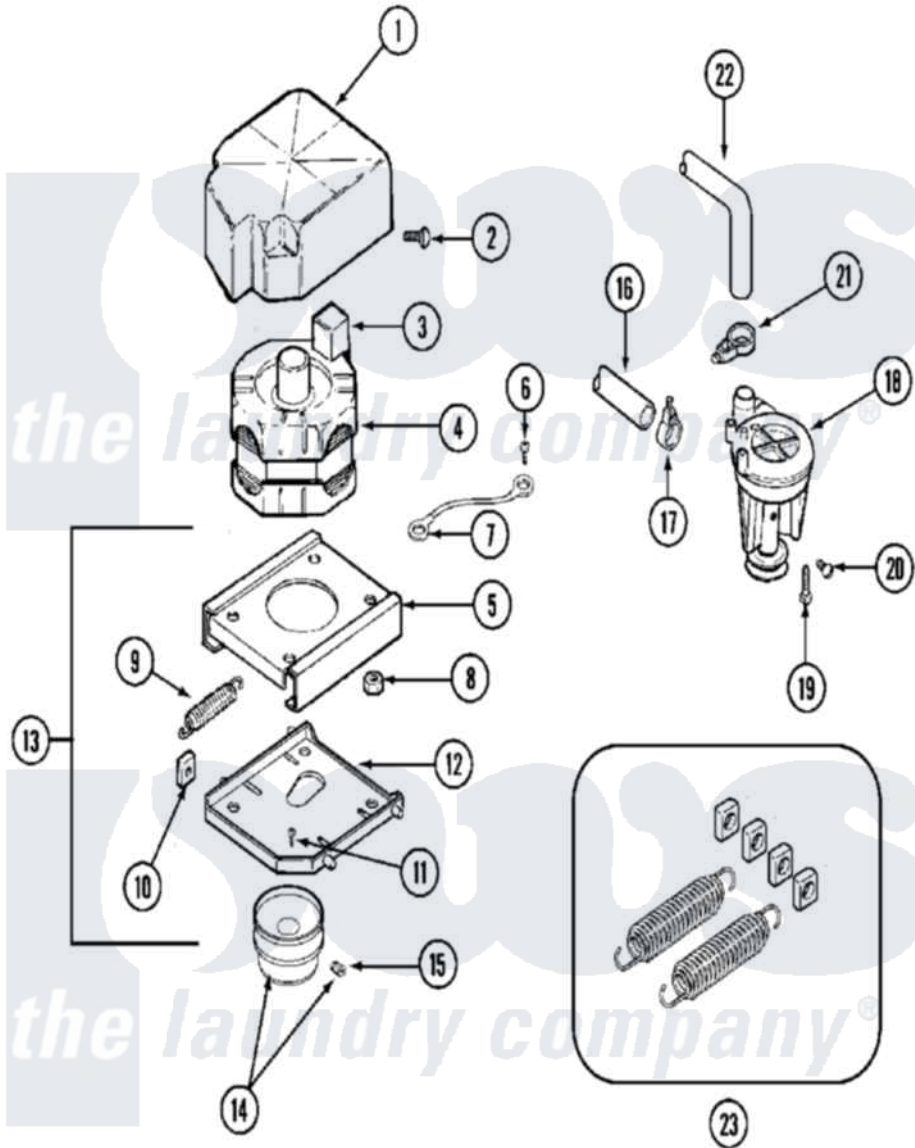

Maytag MAT25CSCAL 11 - MOTOR & PUMP

Maytag Commercial Maytag MAT25CSCAL Washer Parts Parts Diagram 11 - MOTOR & PUMP
 Click on the part number to view part

Item	Original Part Number	Replaced By	Status	Part Description
001	215098			Shield, Motor
002	213121	3400111		Screw, 12-14 X 5/8
003	205132		Not Available	SWITCH, MOTOR EXTERNAL START No.201664-14,205463-4 & 201800-4
"	205133		Not Available	(PROD. IDNo. 2-1664-8 & 2-5463)
"	206505		Not Available	PROD. No.201664-15, & No.205463-3.
"	NLA		Not Available	(PROD. ID NOS. 2-1664-8
004	201805	12002351		Motor-Drve
005	214956			Motor Mount Assembly
006	210186	3370225		Screw
007	901220			Ground Wire
008	Y311426	3400029		Nut, Adapter Plate
009	202718			Springs, Tension
010	Y204998	205000		Roller And Spring Kit 4+Spr
011	Y313561			Screw----NA

012	205908		Motor Mount Assembly
013	205999		Motor Mount Assembly
014	200816	6-2008160	Pulley- MO
015	Y053241		Set Screw, Motor Pulley
016	215057	211704	Hose, Drain
017	200461	285655	Clamp, Hose
018	202203	6-2022030	Pump As Pa
019	211880		Screw, HeX Head No.10 X 1/2 Inc
020	Y015408	22003235	Screw, Bearing Insert
021	202574	3367052	Clamp, Hose
022	Y212989		Hose, Outer Tub To Pump
023	205000		Roller And Spring Kit 4+Spr