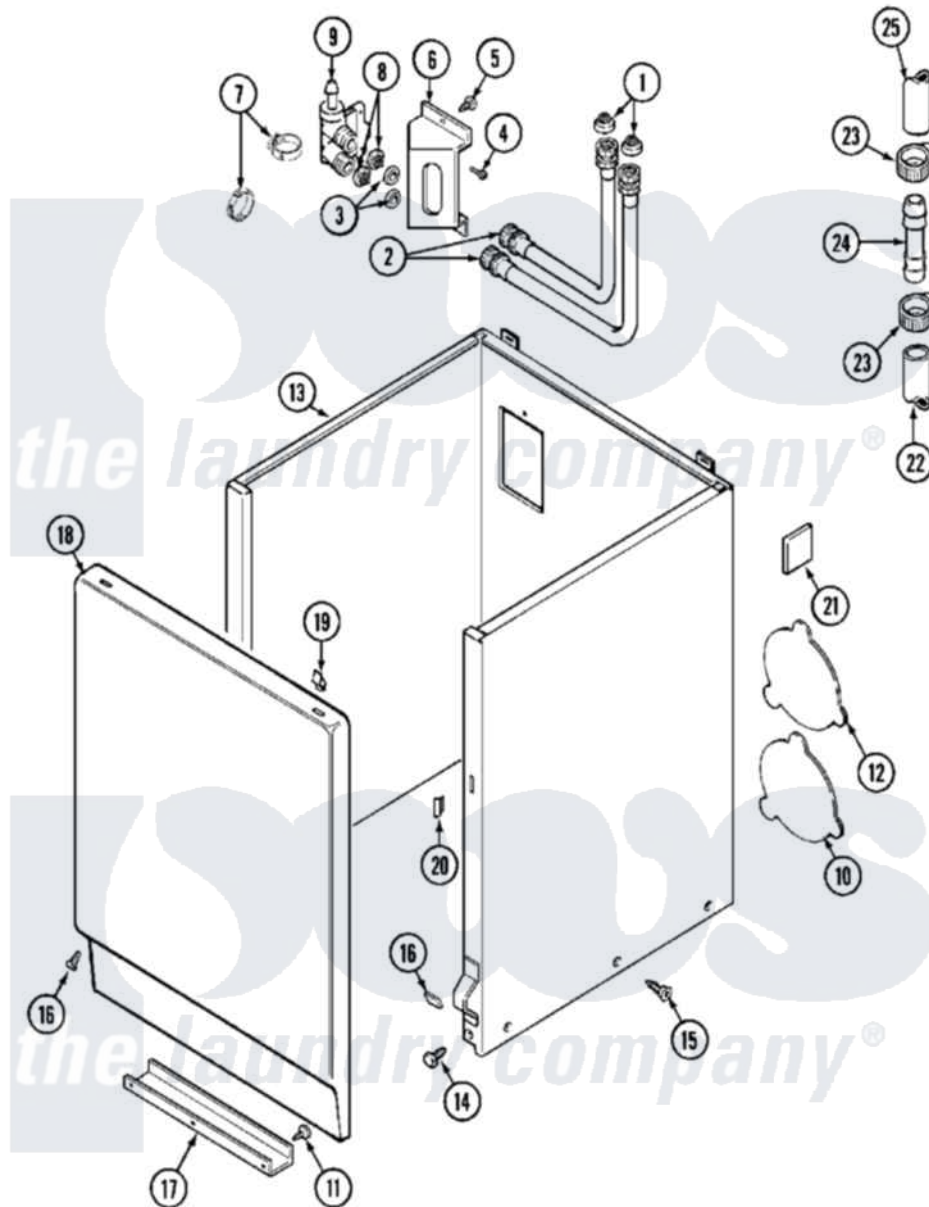

Maytag MAT25CSCAW 05 - CABINET

Maytag [Commercial Maytag MAT25CSCAW Washer Parts](#) Parts Diagram 05 - CABINET
 Click on the part number to view part

| Item | Original Part Number | Replaced By | Status | Part Description |
|------|-------------------------|---------------------------|---------------|---|
| 001 | 200961 | 12001413 | | Strainer And Washer Kit |
| 002 | 205828 | 202860 | | Inlet Hose Assembly |
| 003 | Y013783 | | | Washer, Inlet Hose |
| 004 | Y313561 | | | Screw----NA |
| 005 | 212276 | W10116760 | | Screw |
| 006 | 214812 | 22002361 | | Bracket, Water Valve |
| 007 | 201575 | | | Clamp, Hose |
| 008 | 214337 | 96160 | | Screen |
| 009 | 205614 | 205613 | | Water Valve |
| 010 | NLA | | Not Available | PLATE, ACCESS |
| 011 | 211294 | 90767 | | Screw, 8A X 3/8 HeX Washer Head Tapping |
| 012 | 212985 | 22002924 | | Plate, Access |
| 013 | NLA | | Not Available | CABINET (WHT) |
| 014 | 213121 | 3400111 | | Screw, 12-14 X 5/8 |
| 015 | 213007 | | | Xfor Cabinet See Cabinet, Back |

| | | | |
|-----|------------------------|--------------------------|---------------------------|
| 016 | 204439 | | Screw And Fstner Assembly |
| 017 | 213846 | | Guard, Belt |
| 018 | 212998 | Not Available | PANEL, FRONT (WHT) |
| " | 212998L | Not Available | FRONT PANEL-ALMOND |
| " | NLA | Not Available | (H. WHEAT) |
| 019 | 212982 | 22001650 | Fastener, Spring |
| 020 | 214376 | 22002331 | Spacer, Front Panel |
| 021 | 215058 | | Pad, Cabinet Bumper |
| 022 | 214768 | 211704 | Hose, Drain |
| 023 | 200461 | 285655 | Clamp, Hose |
| 024 | 211111 | 16272 | Connector, Straight |
| 025 | 215057 | 211704 | Hose, Drain |