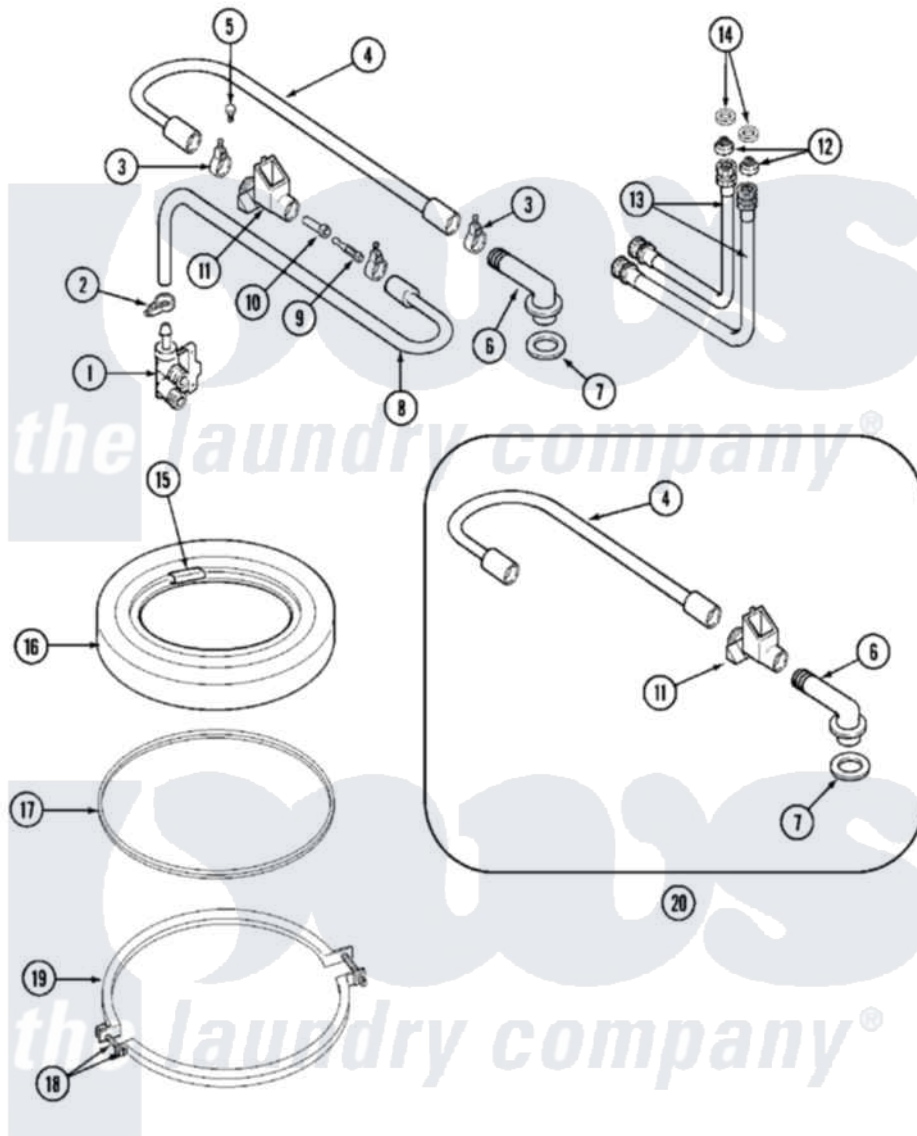

Maytag MAT25CSCAW 06 - TUB COVER

Maytag [Commercial Maytag MAT25CSCAW Washer Parts](#) Parts Diagram 06 - TUB COVER
 Click on the part number to view part

Item	Original Part Number	Replaced By	Status	Part Description
001	205614	205613		Water Valve
002	201575			Clamp, Hose
003	202515	596669		Clamp, Manifold
004	Y215234			Hose, Injector Fill
005	312620			Screw, Sems
006	215235			Tube, Injector
007	215233			Seal For Injector Tube
008	213013			Hose, Injector
009	213015			Nozzle, Injector
010	213016	216201		Nozzle
011	215447			Sleeve For Injector
012	200961	12001413		Strainer And Washer Kit
013	205828	202860		Inlet Hose Assembly
014	Y013783			Washer, Inlet Hose
015	215232			Bumper, Unbalance
016	206380		Not Available	COVER, TUB

017

[211232](#)

Seal, Tub Cover

018

[205529](#)

Nut And Bolt Kit For Tub Clam

019

[200846](#)

Clamp - Tub Cover

020

206683

[206680](#)

Water Injector Assembly