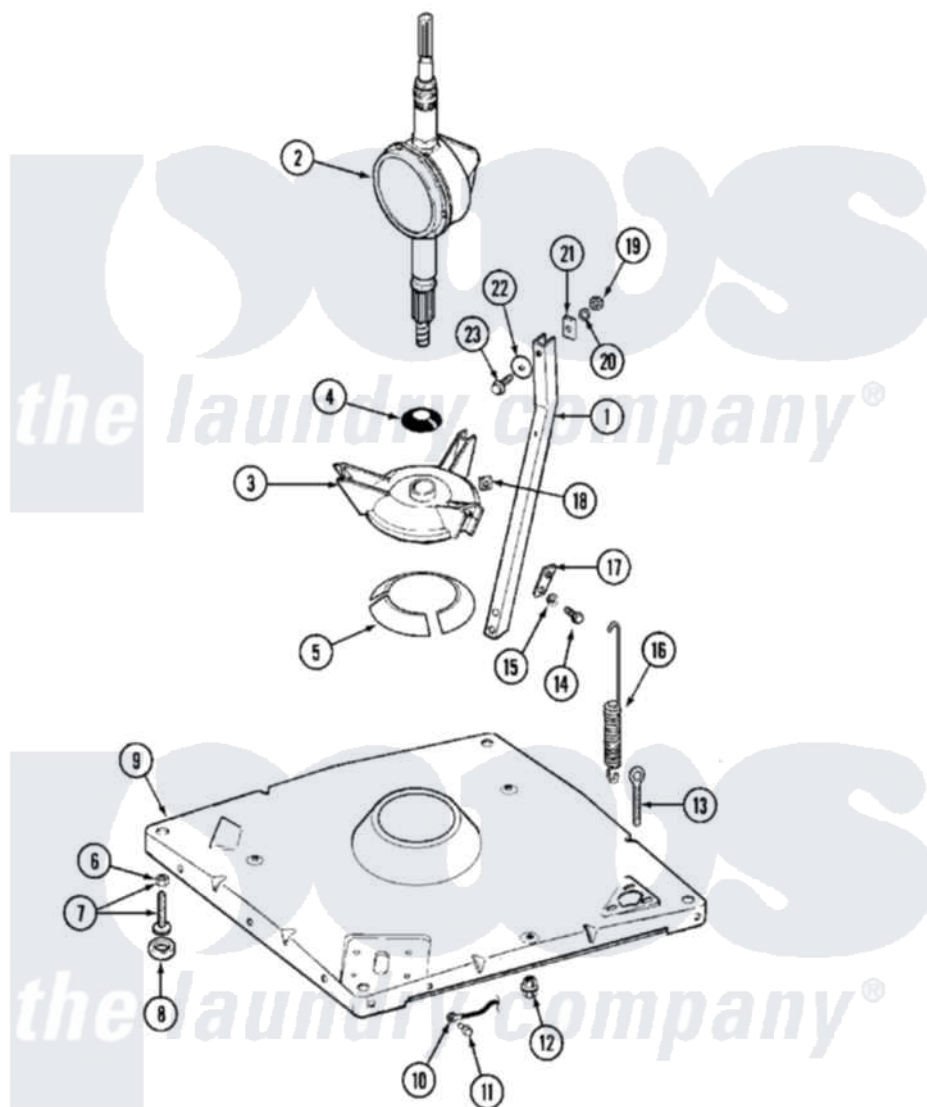

Maytag MAT25CSCAW 09 - BASE

Maytag [Commercial Maytag MAT25CSCAW Washer Parts](#) Parts Diagram 09 - BASE
 Click on the part number to view part

Item	Original Part Number	Replaced By	Status	Part Description
001	213100		Not Available	PART NOT USED
002	206708	6-2097790		Transmison
003	203725			Damper W/Bolt And Clip
004	211028	22001586		Deflector, Water
005	203956			Damper Pad Kit
006	210385			Lock Nut For Adjustable Leg
007	Y302699	22003428		Leg, Adjustable
008	210684			Foot, Adjustable Leg
009	203274			Base With Damper Pads
010	204807			Ground Wire, Supp. Plte To Top Cover
011	210186	3370225		Screw
012	211949			Nut, Adjustment Eyebolt
013	213120	216416		Bolt, Eye/Centering Spring
014	Y015627			Screw- Hex
015	911852	486009		Lockwasher
016	213054			Centering Spring - 3 Used

017	213073		Washer, Double Brace
018	Y052785		Nut, Brace To Damper
019	Y052734		Nut, Carrage Bolts And Bracket
020	Y054867		Washer, Lock
021	212979	Not Available	WASHER, TUB BRACE
022	211100		Washer, Outer Tub
023	200744	W10175939	Bolt
"	205254	W10175938	Bolt