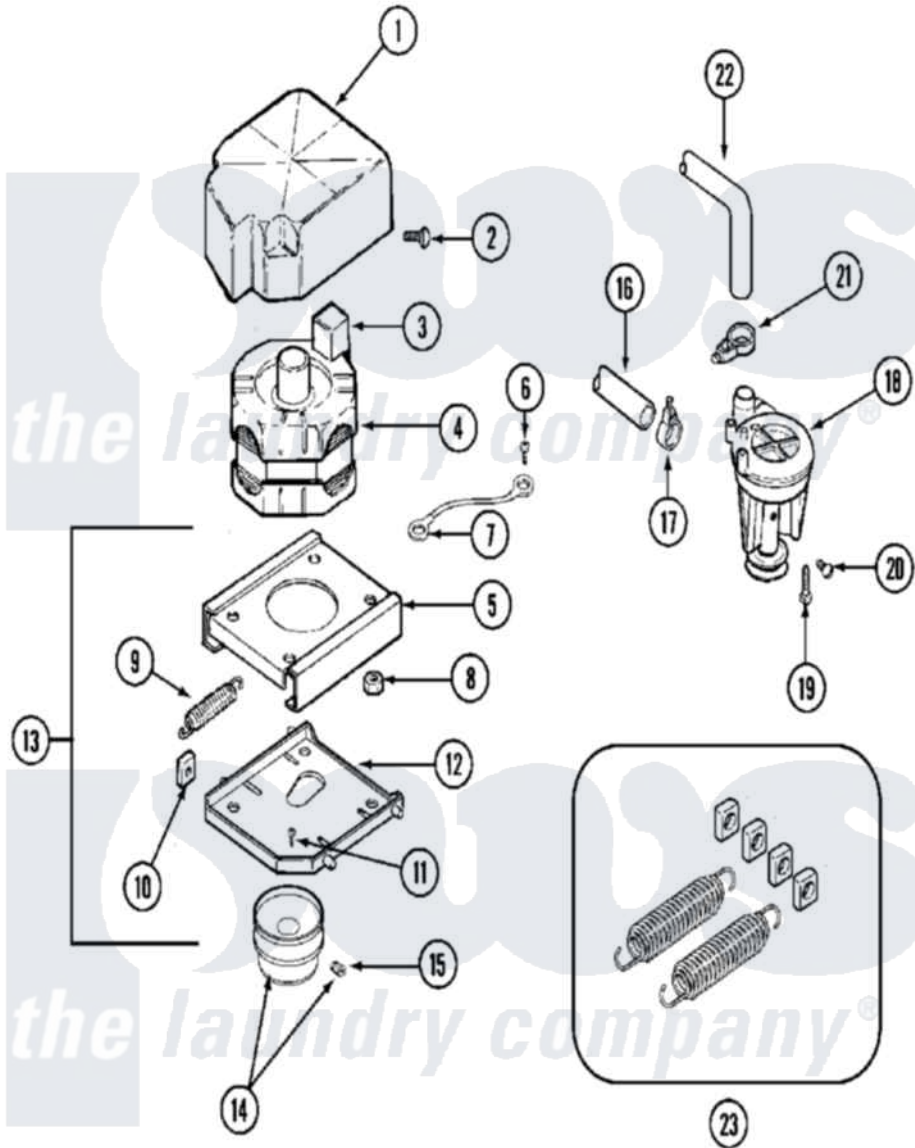

Maytag MAT25CSCAW 11 - MOTOR & PUMP

Maytag [Commercial Maytag MAT25CSCAW Washer Parts](#) Parts Diagram 11 - MOTOR & PUMP
 Click on the part number to view part

Item	Original Part Number	Replaced By	Status	Part Description
001	215098			Shield, Motor
002	213121	3400111		Screw, 12-14 X 5/8
003	205132		Not Available	SWITCH, MOTOR EXTERNAL START No.201664-14,205463-4 & 201800-4
"	205133		Not Available	(PROD. IDNo. 2-1664-8 & 2-5463)
"	206505		Not Available	PROD. No.201664-15, & No.205463-3.
"	NLA		Not Available	(PROD. ID NOS. 2-1664-8
004	201805	12002351		Motor-Drive
005	214956			Motor Mount Assembly
006	210186	3370225		Screw
007	901220			Ground Wire
008	Y311426	3400029		Nut, Adapter Plate
009	202718			Springs, Tension
010	Y204998	205000		Roller And Spring Kit 4+Spr
011	Y313561			Screw----NA

012	205908		Motor Mount Assembly
013	205999		Motor Mount Assembly
014	200816	6-2008160	Pulley- MO
015	Y053241		Set Screw, Motor Pulley
016	215057	211704	Hose, Drain
017	200461	285655	Clamp, Hose
018	202203	6-2022030	Pump As Pa
019	211880		Screw, HeX Head No.10 X 1/2 Inc
020	Y015408	22003235	Screw, Bearing Insert
021	202574	3367052	Clamp, Hose
022	Y212989		Hose, Outer Tub To Pump
023	205000		Roller And Spring Kit 4+Spr