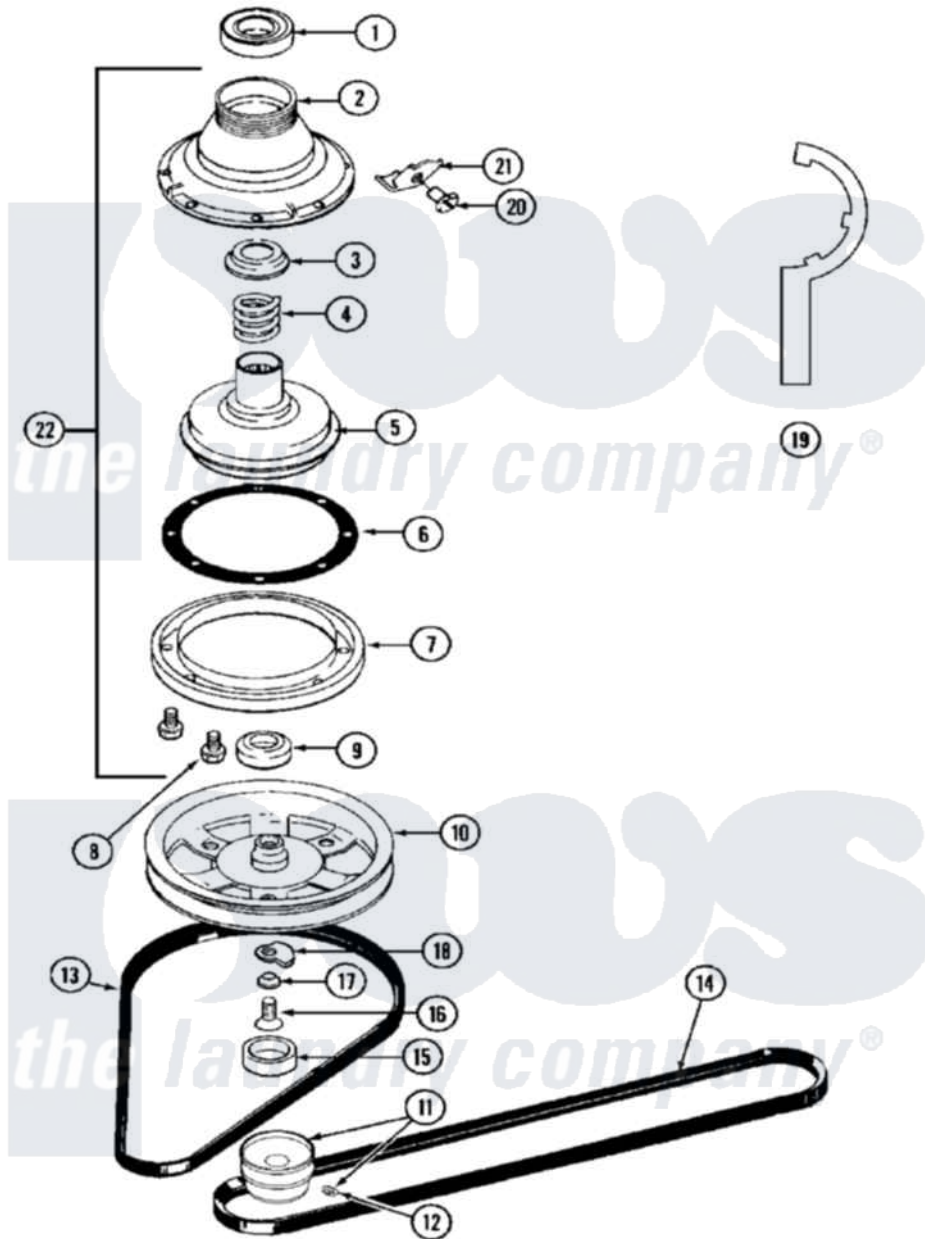

Maytag MAT25CSEGG 10 - BASE/BRAKE & ROTOR

Maytag [Commercial Maytag MAT25CSEGG Washer Parts](#) Parts Diagram 10 - BASE/BRAKE & ROTOR
 Click on the part number to view part

Item	Original Part Number	Replaced By	Status	Part Description
001	Y200720	22003441		Bearing, Rear
002	211045	6-2011900		Brake Asse
003	211039	6-2011900		Brake Asse
004	211041	6-2011900		Brake Asse
005	201126	6-2011900		Brake Asse
006	211042	6-2011900		Brake Asse
007	211043	6-2011900		Brake Asse
008	211000			SCREW, BRAKE DRUM (HEX HEAD)
009	200835			Bearing, Brake Rotor
010	211059	6-2301530		Pulley
011	200816	6-2008160		Pulley- MO
012	Y053241			Set Screw, Motor Pulley
013	211948			V Belt, Drive Pulley
014	211451			Belt, Pump
015	NLA		Not Available	CAP, OIL RETAINER
016	211375	681582		Screw

017	211090	22003555	Washer, Stop Lug
018	211089		Lug, Stop Pulley
019	Y038315	038315	Tool
020	213326		Bolt, Sems Retaining Clip
021	213325		Clip, Retaining
022	201190	6-2011900	Brake Asse