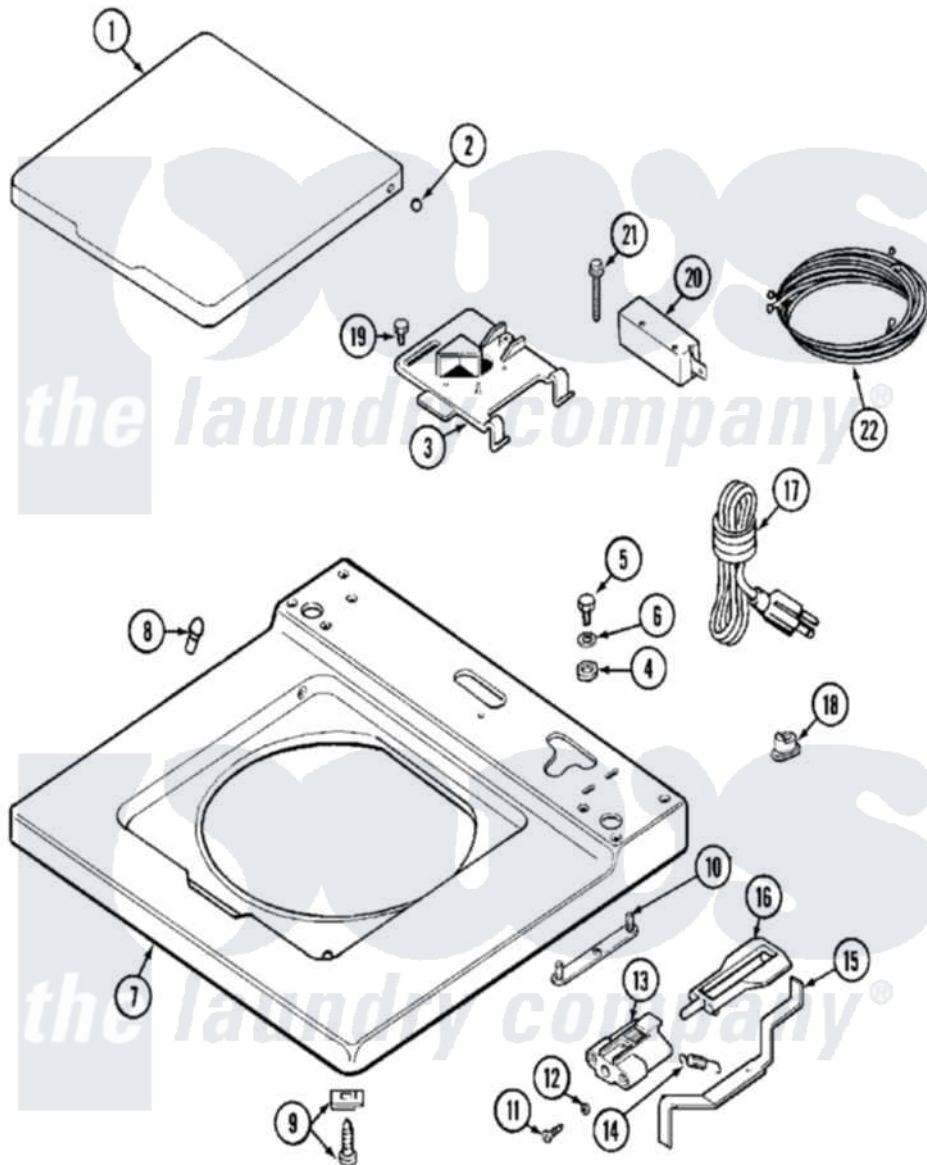

Maytag MAT25CSEGL 02 - TOP

Maytag [Commercial Maytag MAT25CSEGL Washer Parts](#) Parts Diagram 02 - TOP
 Click on the part number to view part

Item	Original Part Number	Replaced By	Status	Part Description
001	214901		Not Available	LID-WHITE
"	NLA		Not Available	(ALM)
002	211726			Hinge, Ball Lid
003	Y215699	22001678		Bracket, Switch And Fuse
004	Y052740	62739		Nut, Lock
005	211294	90767		Screw, 8A X 3/8 HeX Washer Head Tapping
006	910309			Washer, Mounting Strap
007	207173		Not Available	TOP COVER ASSEMBLY (WHT)
"	NLA		Not Available	(ALM)
008	212716			Bumper, Lid
009	204445			Screw And Fastener Assembly
010	NLA		Not Available	MTG. STRAP---NA
011	910182	25-7809		Screw, No.6-20 1/2 Flthd Torx
012	211500			Washer, Bracket To Top Cover
013	201068			Plunger And Bracket

013	204900		Assembly--W
"	NLA	Not Available	KIT, PLUNGER & BRACKET
014	213720		Spring, Lid Switch
015	215704		Lever, Unbalance
016	213718		Plunger, Lid Switch
"	216255		Plunger, Lid Switch
017	214519		LABEL, ELECTRICAL INSTR. PART NOT USED-GAS MODELS ONLY
"	22001351	Not Available	CORD, POWER
018	216183		Grommet, Cord Export
019	207159	489355	Screw, 8 X 1/2
020	206415		Switch, Lid
021	213501		Screw, No.6-20 X 1-1/8 Inch
022	NLA	Not Available	WIRE HARNESS (230V-50)