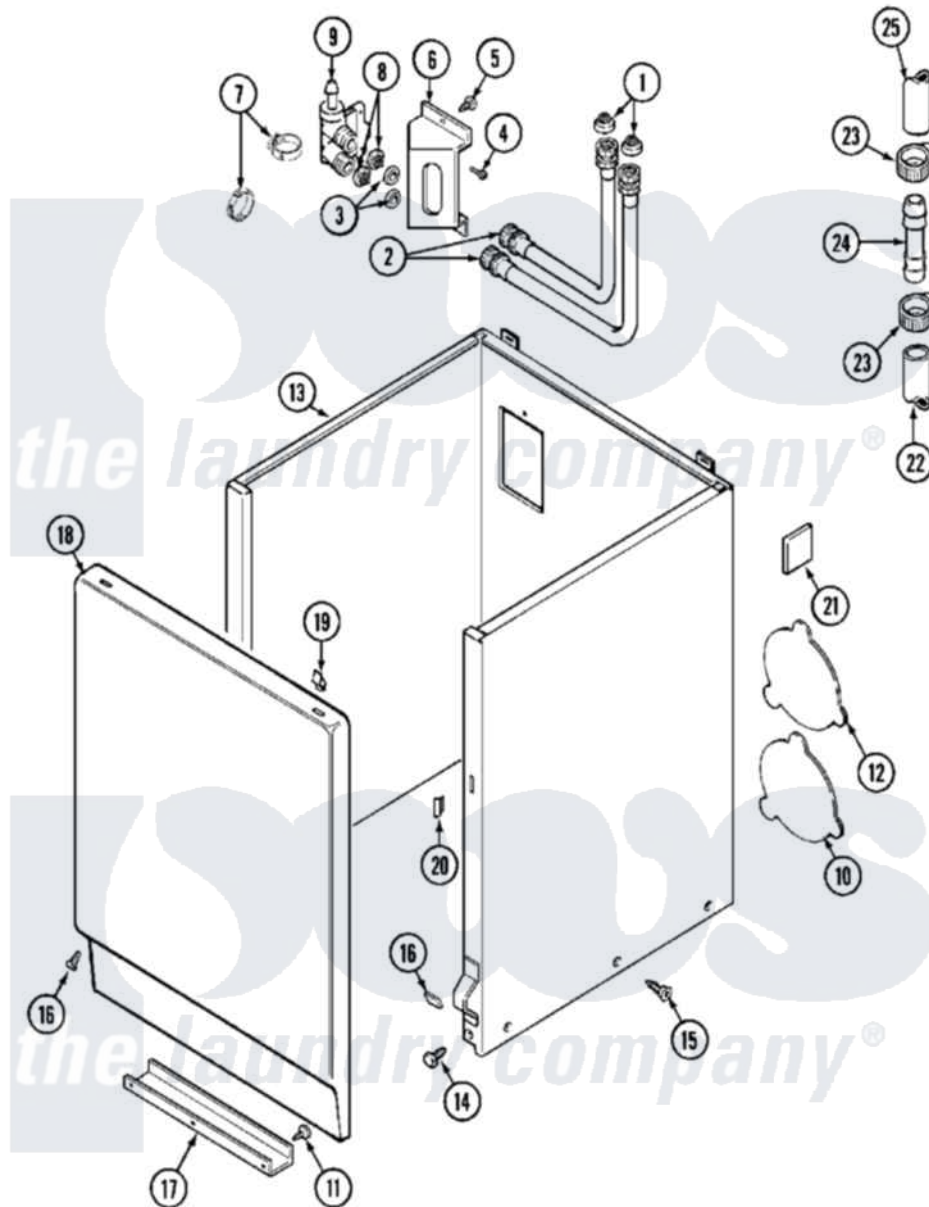

# Maytag MAT25CSEGW 05 - CABINET

Maytag [Commercial Maytag MAT25CSEGW Washer Parts](#) Parts Diagram 05 - CABINET

[Click on the part number to view part](#)

Item	Original Part Number	Replaced By	Status	Part Description
001	200961	<a href="#">12001413</a>		Strainer And Washer Kit
002	205828	<a href="#">202860</a>		Inlet Hose Assembly
003	<a href="#">Y013783</a>			Washer, Inlet Hose
004	<a href="#">Y313561</a>			Screw----NA
005	212276	<a href="#">W10116760</a>		Screw
006	214812	<a href="#">22002361</a>		Bracket, Water Valve
007	<a href="#">201575</a>			Clamp, Hose
008	214337	<a href="#">96160</a>		Screen
009	205614	<a href="#">205613</a>		Water Valve
010	NLA		Not Available	PLATE, ACCESS
011	<a href="#">211294</a>	<a href="#">90767</a>		Screw, 8A X 3/8 HeX Washer Head Tapping
012	212985	<a href="#">22002924</a>		Plate, Access
013	NLA		Not Available	CABINET (WHT)
014	<a href="#">213121</a>	<a href="#">3400111</a>		Screw, 12-14 X 5/8
015	<a href="#">213007</a>			Xfor Cabinet See Cabinet, Back

016	<a href="#">204439</a>		Screw And Fstner Assembly
017	<a href="#">213846</a>		Guard, Belt
018	216078	Not Available	PANEL, FRONT (WHT)
"	216078L	Not Available	PANEL, FRONT (ALM) SUB
"	NLA	Not Available	(HVT. WHEAT)
019	212982	<a href="#">22001650</a>	Fastener, Spring
020	214376	<a href="#">22002331</a>	Spacer, Front Panel
021	<a href="#">215058</a>		Pad, Cabinet Bumper
022	<a href="#">214768</a>	<a href="#">211704</a>	Hose, Drain
023	200461	<a href="#">285655</a>	Clamp, Hose
024	<a href="#">211111</a>	<a href="#">16272</a>	Connector, Straight
025	215057	<a href="#">211704</a>	Hose, Drain