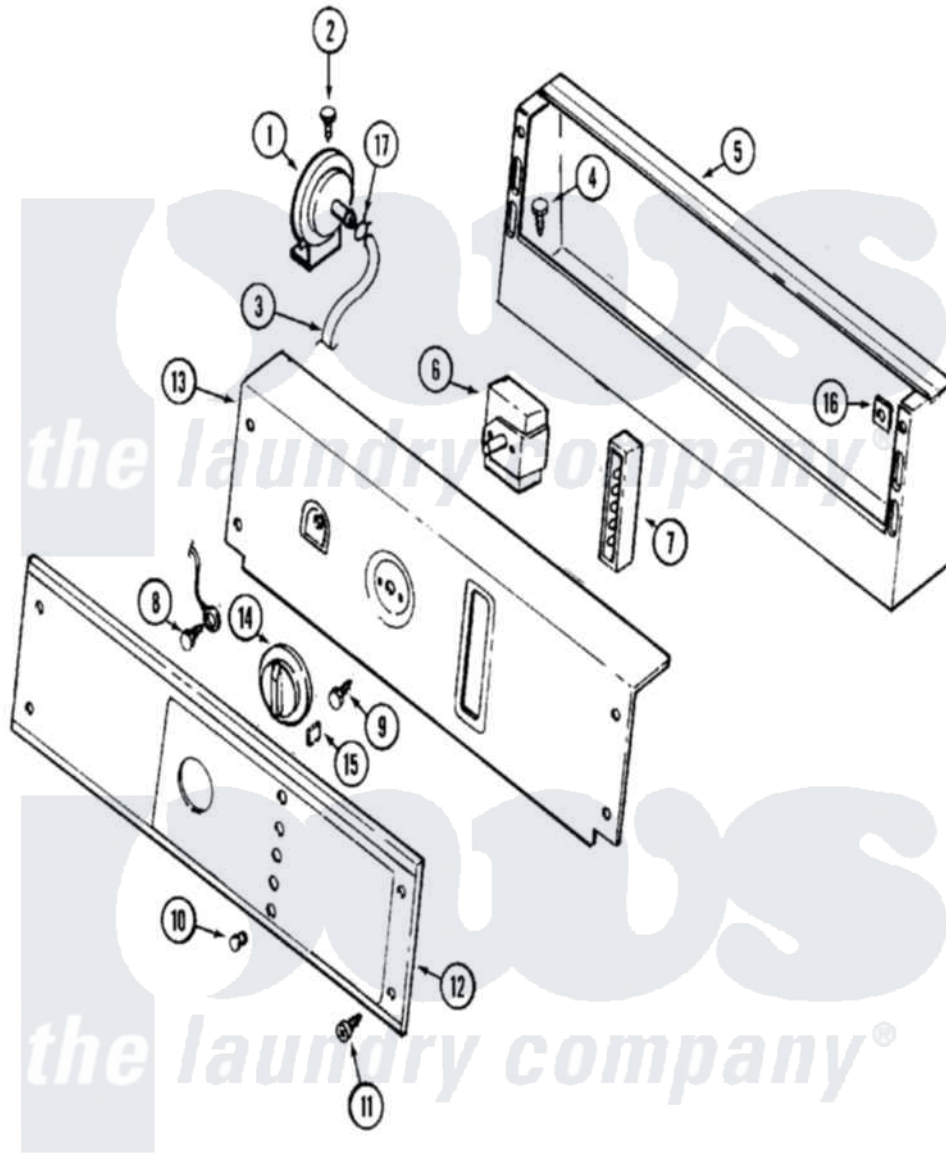

# Maytag MAT25CTAAG 01 - CONTROL PANEL

Maytag [Commercial Maytag MAT25CTAAG Washer Parts](#) Parts Diagram 01 - CONTROL PANEL  
 Click on the part number to view part

Item	Original Part Number	Replaced By	Status	Part Description
001	<a href="#">203970</a>			Switch, Water Level
002	<a href="#">211294</a>	<a href="#">90767</a>		Screw, 8A X 3/8 HeX Washer Head Tapping
003	212942	<a href="#">22001619</a>		Tube, Water Level Switch
004	212276	<a href="#">W10116760</a>		Screw
005	<a href="#">206780</a>			Control Cover Assembly
"	206780L	<a href="#">206780</a>		Control Cover Assembly
"	NLA		Not Available	(H. WHEAT)
006	<a href="#">205353</a>			Switch, DiAl-A-Fabric
007	<a href="#">206881</a>			Indicator, Light
008	Y314322	<a href="#">211251</a>		Screw, Transformer
009	<a href="#">Y313588</a>	<a href="#">488234</a>		Screw 8-32 X 1/4
010	<a href="#">215564</a>			Lens, Indicator Light
011	<a href="#">215506</a>			Screw, Control Panel Overlay
012	NLA		Not Available	CONTROL PANEL W/LENS
013	215570	<a href="#">22001592</a>		(WHT)
"	NLA		Not Available	(ALM)

014	<a href="#">206894</a>		Knob, Selector
015	215561	<a href="#">206894</a>	Knob, Selector
016	<a href="#">215003</a>		Fastener, Panel And Bracket
017	410296	<a href="#">596669</a>	Clamp, Manifold