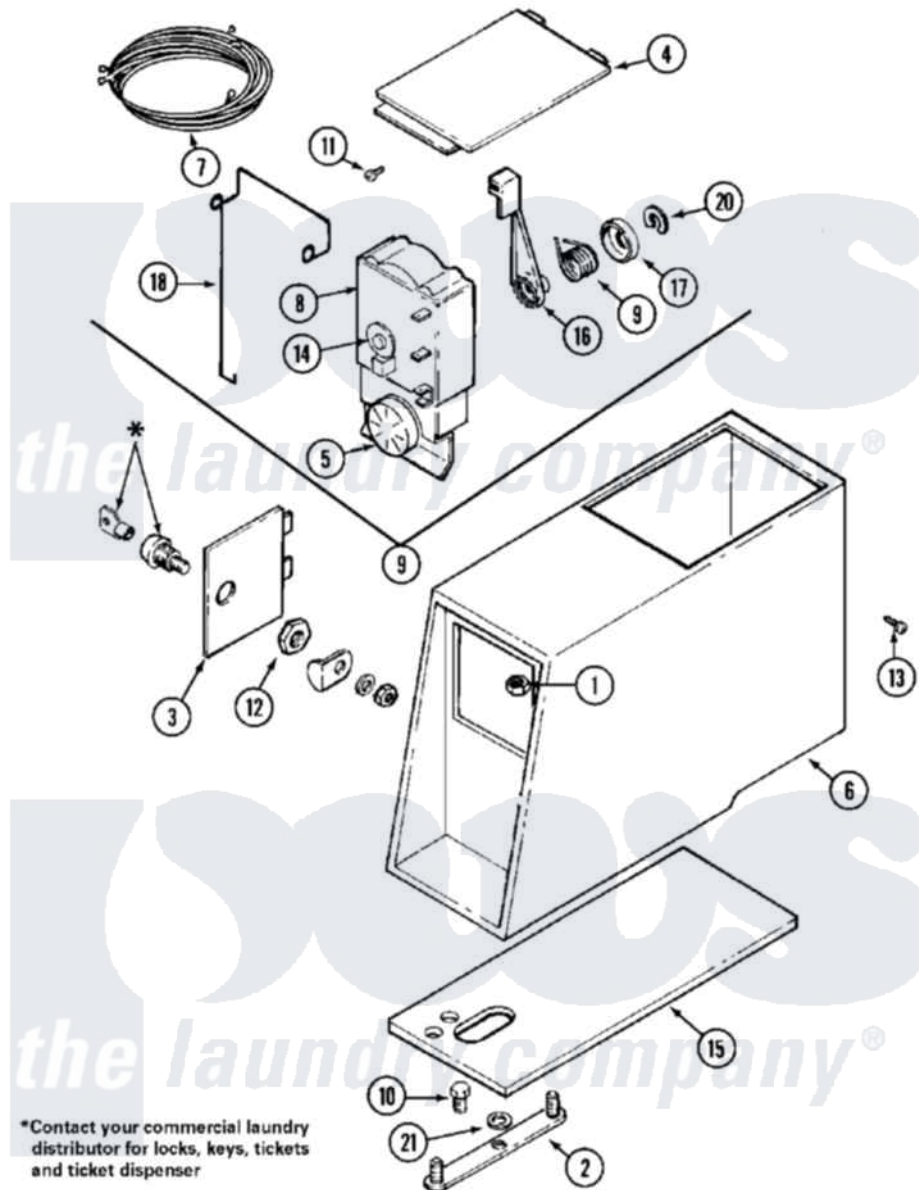

Maytag MAT25CTAAG 03 - CT CONTROL CENTER

Maytag [Commercial Maytag MAT25CTAAG Washer Parts](#) Parts Diagram 03 - CT CONTROL CENTER
 Click on the part number to view part

Item	Original Part Number	Replaced By	Status	Part Description
001	Y052740	62739		Nut, Lock
002	NLA		Not Available	MOUNTING STRAP
003	NLA		Not Available	ACCESS DOOR (WHT)
004	NLA		Not Available	ACCESS DOOR (WHT)
005	205448		Not Available	MOTOR, TIMER (120-60)
006	NLA		Not Available	OUTER CASE (WHT)
007	NLA		Not Available	WIRE HARNESS
008	206886	12001906		Timer
009	Y206922	12001906		Timer
010	211294	90767		Screw, 8A X 3/8 HeX Washer Head Tapping
011	212276	W10116760		Screw
012	212328	W10139762		Hex Nut, 3/4-27
013	213966	3400014		Screw
014	214410			Label, Timer Caution
015	214660			Gasket, Control Center
016	214662	22001042		Pivot Arm, Timer

017	214664	22001398	Retainer, Spring---NA
018	214878		Latch For Access Door
019	215573		Spring, Timer
020	Y312270		Clip, Spring Retainer
021	910309		Washer, Mounting Strap