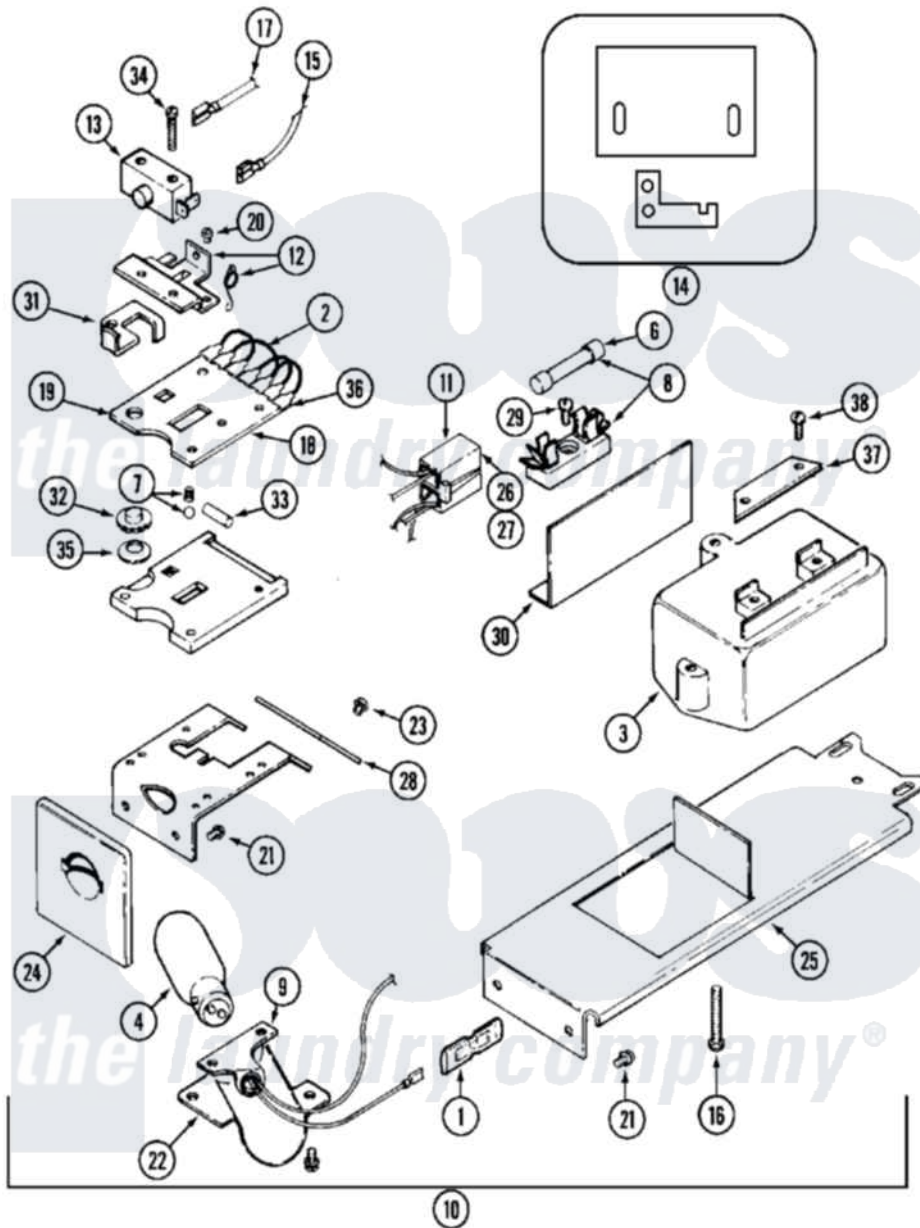

Maytag MAT25CTAAG 04 - CT CONTROL CENTER COMPONENTS

Maytag [Commercial Maytag MAT25CTAAG Washer Parts](#) Parts Diagram 04 - CT CONTROL CENTER COMPONENTS
 Click on the part number to view part

Item	Original Part Number	Replaced By	Status	Part Description
001	Y201110		Not Available	CONNECTOR, WIRE (INDIC. LIGHT)
002	NLA		Not Available	JUMPER WIRE (BLACK)
003	202477	22003292		Control As
004	202479	A3167501		Lamp Oven, Int.
005	202509			Ticket Control Assembly
006	202713	22001555		Fuse
007	203140			Contact Ball Kit
008	NLA		Not Available	FUSE BLOCK W/FUSE
009	NLA		Not Available	LAMP SOCKET W/BRACKET
010	NLA		Not Available	TICKET RECEIVER ASSEMBLY
011	NLA		Not Available	HARNESS, TICKET CONTROL
012	204881			Cam Plate Assembly
013	204882		Not Available	SWITCH FOR TICKET CONTROL
014	NLA		Not Available	DOUBLE MELT CLIP

014	NLA	Not Available	W/DEFLECTOR
015	NLA	Not Available	SPADE CONNECTOR
016	211294	90767	Screw, 8A X 3/8 HeX Washer Head Tapping
017	211737	248562	Terminal
018	NLA	Not Available	OVERLAY, CIRCUIT BOARD
019	212452		Board, Circuit
020	NLA	Not Available	SEMS SCREW (No.4-40 X 1/2``)
021	212519	488234	Screw 8-32 X 1/4
022	212533		SHIELD FOR HEAT LAMP
023	NLA	Not Available	SCREW, SHIELD
024	NLA	Not Available	FRONT PLATE, TICKET CONTROL
025	NLA	Not Available	BRACKET, TICKET ASSEMBLY
026	213074		Pin Receptacle For Plug
027	NLA	Not Available	PIN, PLUG
028	NLA	Not Available	TICKET DEFLECTOR
029	NLA	Not Available	SCREW (No.6 X 1/4``)
030	213378		BLOCK & ELECTRONIC CONTROL)
"	NLA	Not Available	ELECTRICAL SHIELD, FUSE
031	214218		Lever, Switch
032	214220		Adjustment Thumb Wheel
033	214275		Roller For Cam
034	NLA	Not Available	SCREW
035	NLA	Not Available	SPRING WASHER
036	Y311550	Not Available	SPADE (MINIATURE)
037	311612	Not Available	COVER, CIRCUIT BOARD TERMINALS
038	311613	Y311711	Screw, Fuse Block