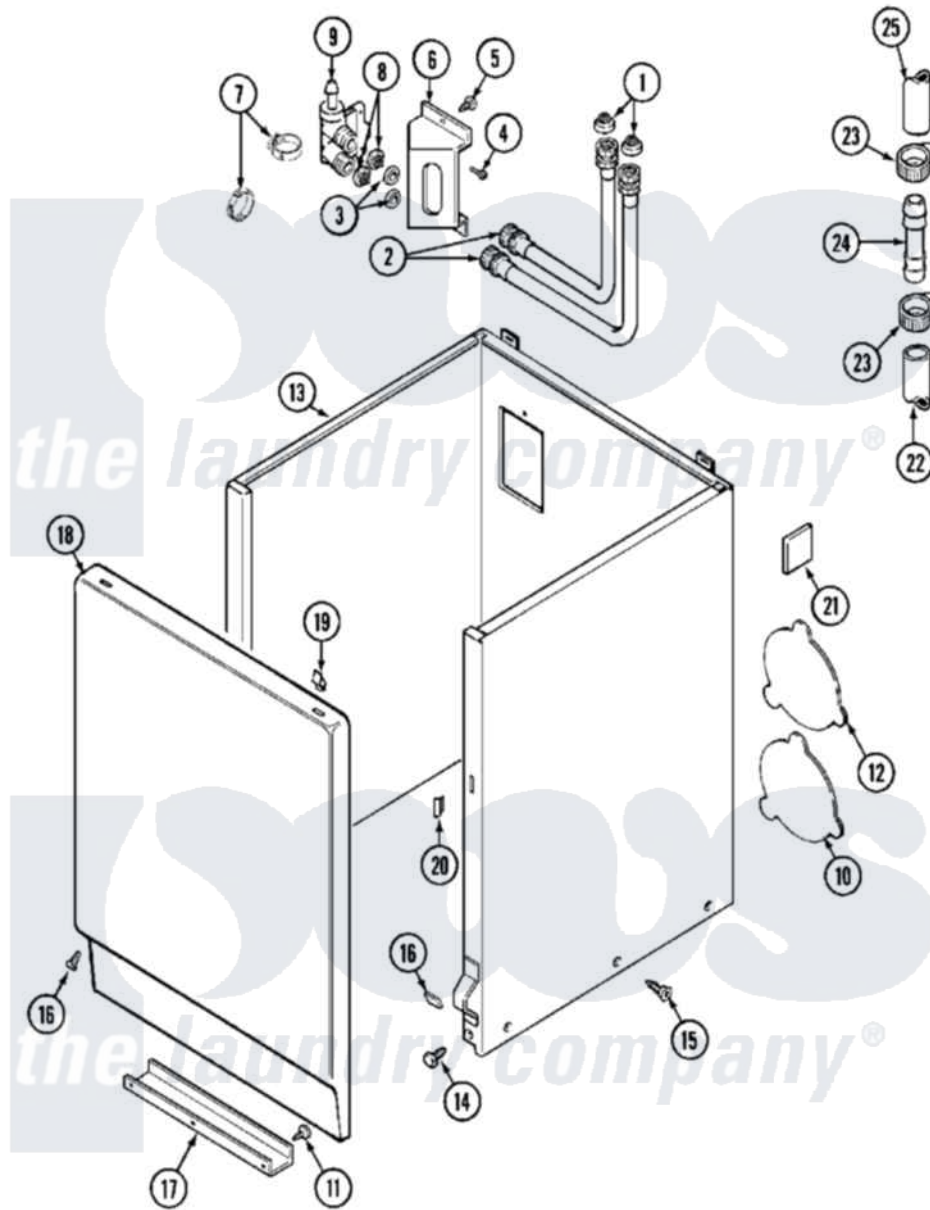

Maytag MAT25CTAAG 05 - CABINET

Maytag [Commercial Maytag MAT25CTAAG Washer Parts](#) Parts Diagram 05 - CABINET
 Click on the part number to view part

Item	Original Part Number	Replaced By	Status	Part Description
001	200961	12001413		Strainer And Washer Kit
002	205828	202860		Inlet Hose Assembly
003	Y013783			Washer, Inlet Hose
004	Y313561			Screw----NA
005	212276	W10116760		Screw
006	214812	22002361		Bracket, Water Valve
007	201575			Clamp, Hose
008	214337	96160		Screen
009	205614	205613		Water Valve
010	NLA		Not Available	PLATE, ACCESS
011	211294	90767		Screw, 8A X 3/8 HeX Washer Head Tapping
012	212985	22002924		Plate, Access
013	NLA		Not Available	CABINET (WHT)
014	213121	3400111		Screw, 12-14 X 5/8
015	213007			Xfor Cabinet See Cabinet, Back

016	204439		Screw And Fstner Assembly
017	213846		Guard, Belt
018	212998	Not Available	PANEL, FRONT (WHT)
"	212998L	Not Available	FRONT PANEL-ALMOND
"	NLA	Not Available	(H. WHEAT)
019	212982	22001650	Fastener, Spring
020	214376	22002331	Spacer, Front Panel
021	215058		Pad, Cabinet Bumper
022	214768	211704	Hose, Drain
023	200461	285655	Clamp, Hose
024	211111	16272	Connector, Straight
025	215057	211704	Hose, Drain