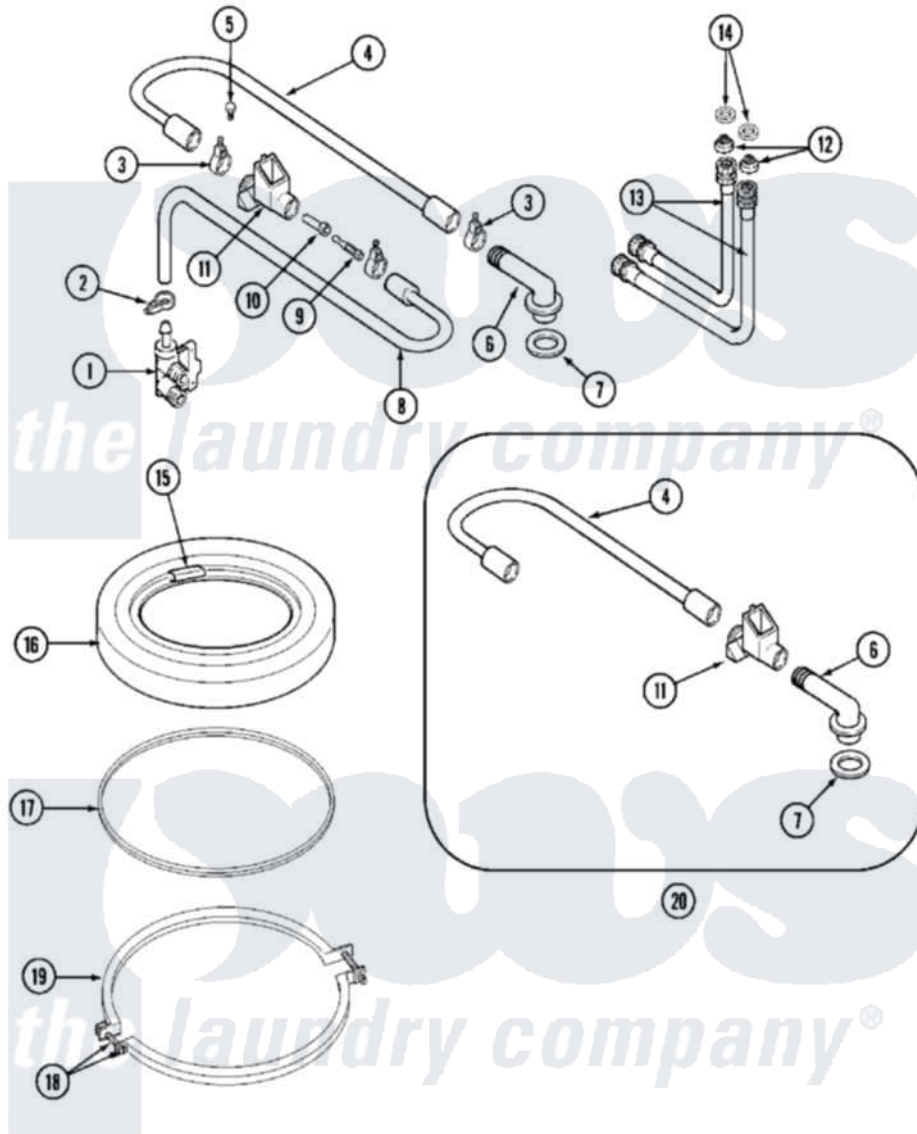

Maytag MAT25CTAAG 06 - TUB COVER

Maytag [Commercial Maytag MAT25CTAAG Washer Parts](#) Parts Diagram 06 - TUB COVER
 Click on the part number to view part

Item	Original Part Number	Replaced By	Status	Part Description
001	205614	205613		Water Valve
002	201575			Clamp, Hose
003	202515	596669		Clamp, Manifold
004	Y215234			Hose, Injector Fill
005	312620			Screw, Sems
006	215235			Tube, Injector
007	215233			Seal For Injector Tube
008	213013			Hose, Injector
009	213015			Nozzle, Injector
010	213016	216201		Nozzle
011	215447			Sleeve For Injector
012	200961	12001413		Strainer And Washer Kit
013	205828	202860		Inlet Hose Assembly
014	Y013783			Washer, Inlet Hose
015	215232			Bumper, Unbalance
016	206380		Not Available	COVER, TUB

017

[211232](#)

Seal, Tub Cover

018

[205529](#)

Nut And Bolt Kit For Tub Clam

019

[200846](#)

Clamp - Tub Cover

020

206683

[206680](#)

Water Injector Assembly