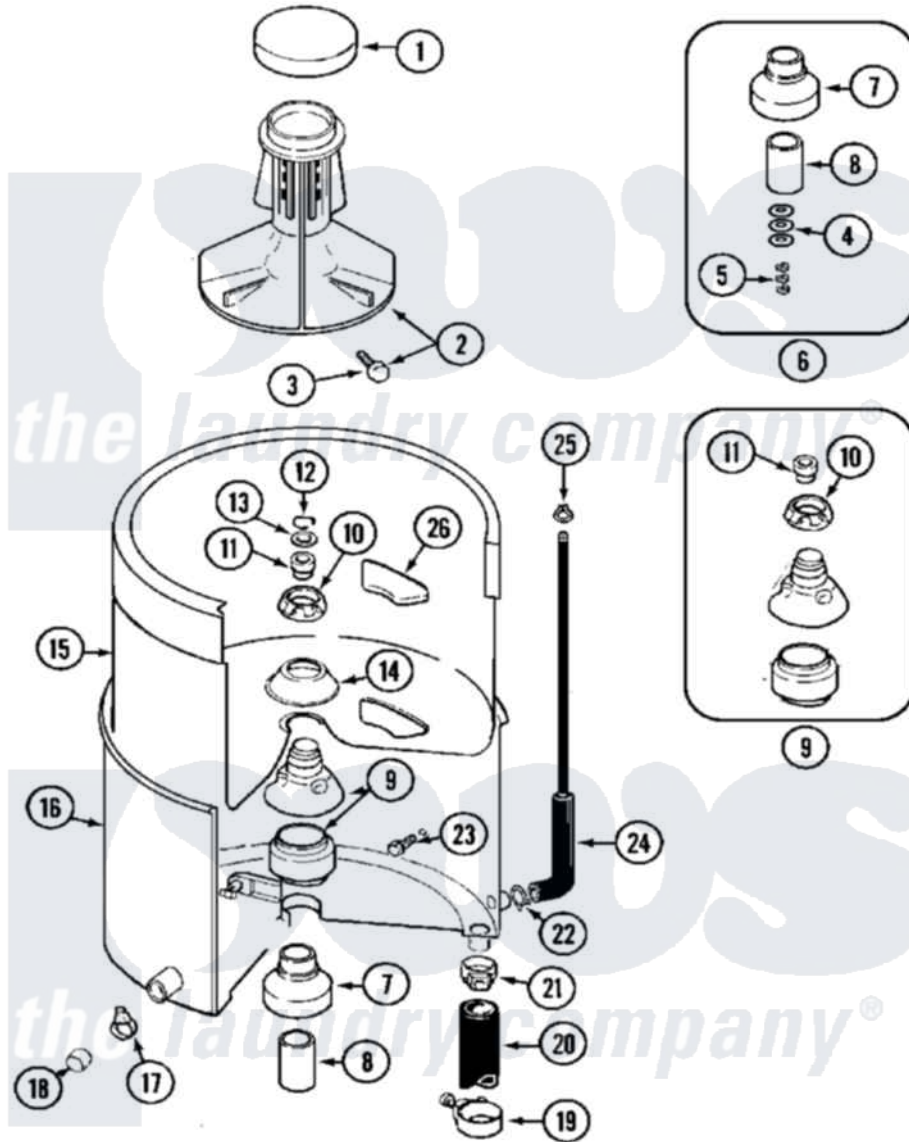

Maytag MAT25CTAAG 07 - TUB

Maytag [Commercial Maytag MAT25CTAAG Washer Parts](#) Parts Diagram 07 - TUB
 Click on the part number to view part

Item	Original Part Number	Replaced By	Status	Part Description
001	215532			Cap, Agitator
002	207119	207228		Agitator W/Lock Screw
"	208543			Agitator
003	206478		Not Available	SCREW & WASHER FOR AGITATOR
004	211100			Washer, Outer Tub
005	Y054867			Washer, Lock
006	204013	6-2040130		Tub Bearin
007	200824	6-2040130		Tub Bearin
008	211130			Bearing Liner, Tub Bearing
009	204012	6-2095720		Mounting S
010	211047	6-2110472		Nut- Clamp
011	Y0A4298	6-0A57420		Seal- Agitator
012	Y015667			Retaining Ring
013	Y015666			Washer, Retaining -
014	211210			Washer, Clamping Nut
015	NLA		Not Available	TUB, INNER (W/PLUG)

016	205486		Not Available	PART NOT USED
017	214739	596669		Clamp, Manifold
018	214725			Cap For Spout-Outer Tub
019	202574	3367052		Clamp, Hose
020	Y212989			Hose, Outer Tub To Pump
021	200900	616099		Clamp
022	211641			Clamp, 1-1/16"
023	200744	W10175939		Bolt
"	205254	W10175938		Bolt
024	212942	22001619		Tube, Water Level Switch
025	410296	596669		Clamp, Manifold
026	215980			Plug, Filter Hole