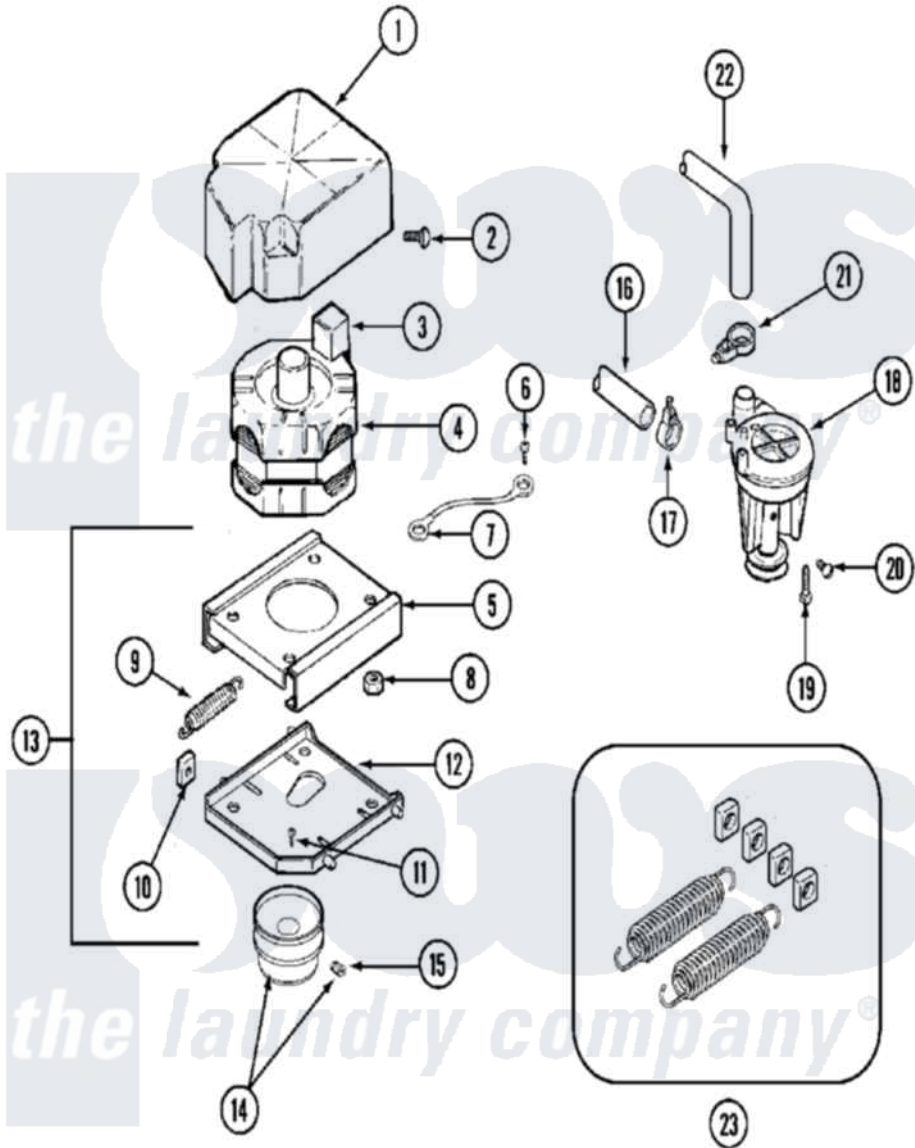

Maytag MAT25CTAAG 11 - MOTOR & PUMP

Maytag Commercial Maytag MAT25CTAAG Washer Parts Parts Diagram 11 - MOTOR & PUMP
 Click on the part number to view part

Item	Original Part Number	Replaced By	Status	Part Description
001	215098			Shield, Motor
002	213121	3400111		Screw, 12-14 X 5/8
003	205132		Not Available	SWITCH, MOTOR EXTERNAL START No.201664-14,205463-4 & 201800-4
"	205133		Not Available	(PROD. IDNo. 2-1664-8 & 2-5463)
"	206505		Not Available	PROD. No.201664-15, & No.205463-3.
"	NLA		Not Available	SWITCH, MOTOR EXTERNAL START
004	201805	12002351		Motor-Drve
005	214956			Motor Mount Assembly
006	210186	3370225		Screw
007	901220			Ground Wire
008	Y311426	3400029		Nut, Adapter Plate
009	202718			Springs, Tension
010	Y204998	205000		Roller And Spring Kit 4+Spr

011	Y313561		Screw---NA
012	205908		Motor Mount Assembly
013	205999		Motor Mount Assembly
014	200816	6-2008160	Pulley- MO
015	Y053241		Set Screw, Motor Pulley
016	215057	211704	Hose, Drain
017	200461	285655	Clamp, Hose
018	202203	6-2022030	Pump As Pa
019	211880		Screw, HeX Head No.10 X 1/2 Inc
020	Y015408	22003235	Screw, Bearing Insert
021	202574	3367052	Clamp, Hose
022	Y212989		Hose, Outer Tub To Pump
023	205000		Roller And Spring Kit 4+Spr