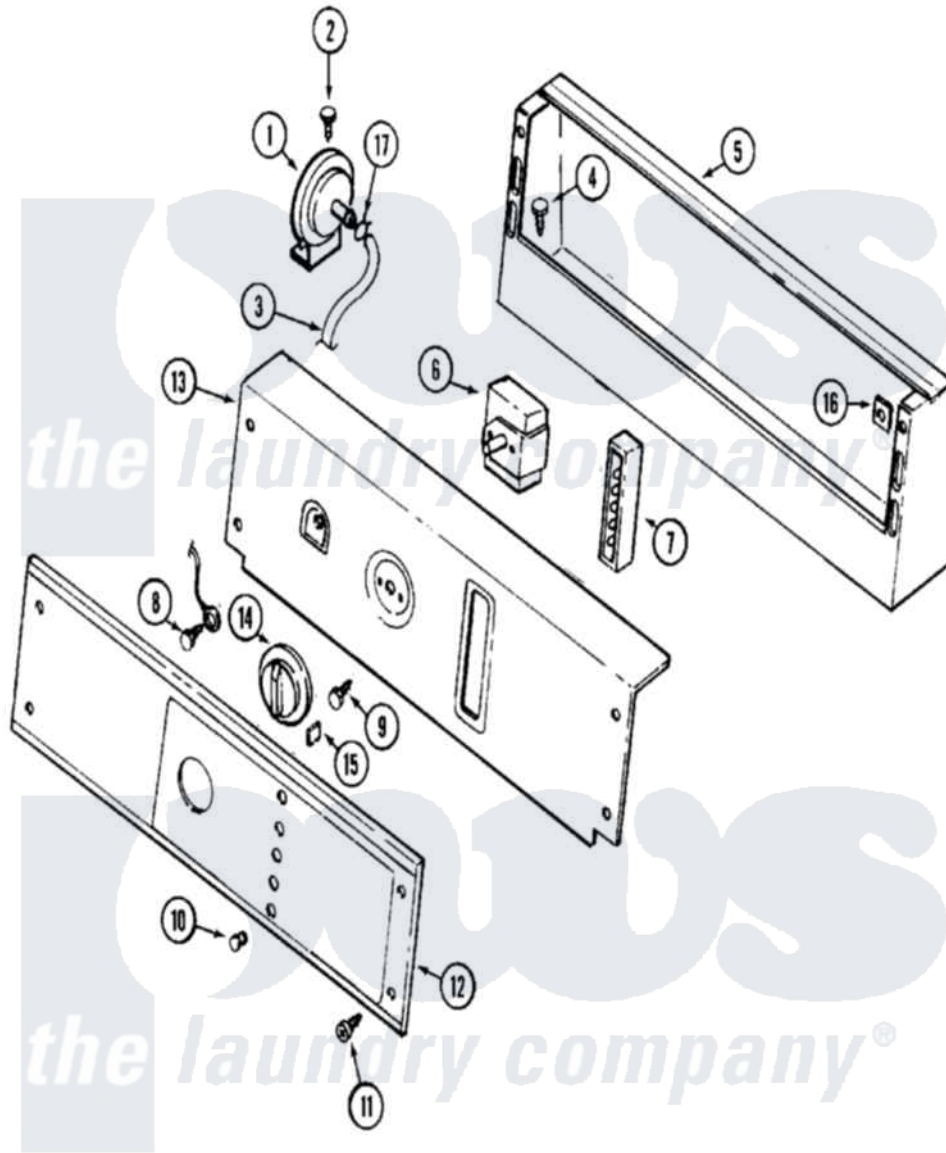

# Maytag MAT25CTAAL 01 - CONTROL PANEL

Maytag [Commercial Maytag MAT25CTAAL Washer Parts](#) Parts Diagram 01 - CONTROL PANEL  
 Click on the part number to view part

Item	Original Part Number	Replaced By	Status	Part Description
001	<a href="#">203970</a>			Switch, Water Level
002	<a href="#">211294</a>	<a href="#">90767</a>		Screw, 8A X 3/8 HeX Washer Head Tapping
003	212942	<a href="#">22001619</a>		Tube, Water Level Switch
004	212276	<a href="#">W10116760</a>		Screw
005	<a href="#">206780</a>			Control Cover Assembly
"	206780L	<a href="#">206780</a>		Control Cover Assembly
"	NLA		Not Available	(H. WHEAT)
006	<a href="#">205353</a>			Switch, DiAl-A-Fabric
007	<a href="#">206881</a>			Indicator, Light
008	Y314322	<a href="#">211251</a>		Screw, Transformer
009	<a href="#">Y313588</a>	<a href="#">488234</a>		Screw 8-32 X 1/4
010	<a href="#">215564</a>			Lens, Indicator Light
011	<a href="#">215506</a>			Screw, Control Panel Overlay
012	NLA		Not Available	CONTROL PANEL W/LENS
013	215570	<a href="#">22001592</a>		(WHT)
"	NLA		Not Available	(ALM)

014	<a href="#">206894</a>		Knob, Selector
015	215561	<a href="#">206894</a>	Knob, Selector
016	<a href="#">215003</a>		Fastener, Panel And Bracket
017	410296	<a href="#">596669</a>	Clamp, Manifold