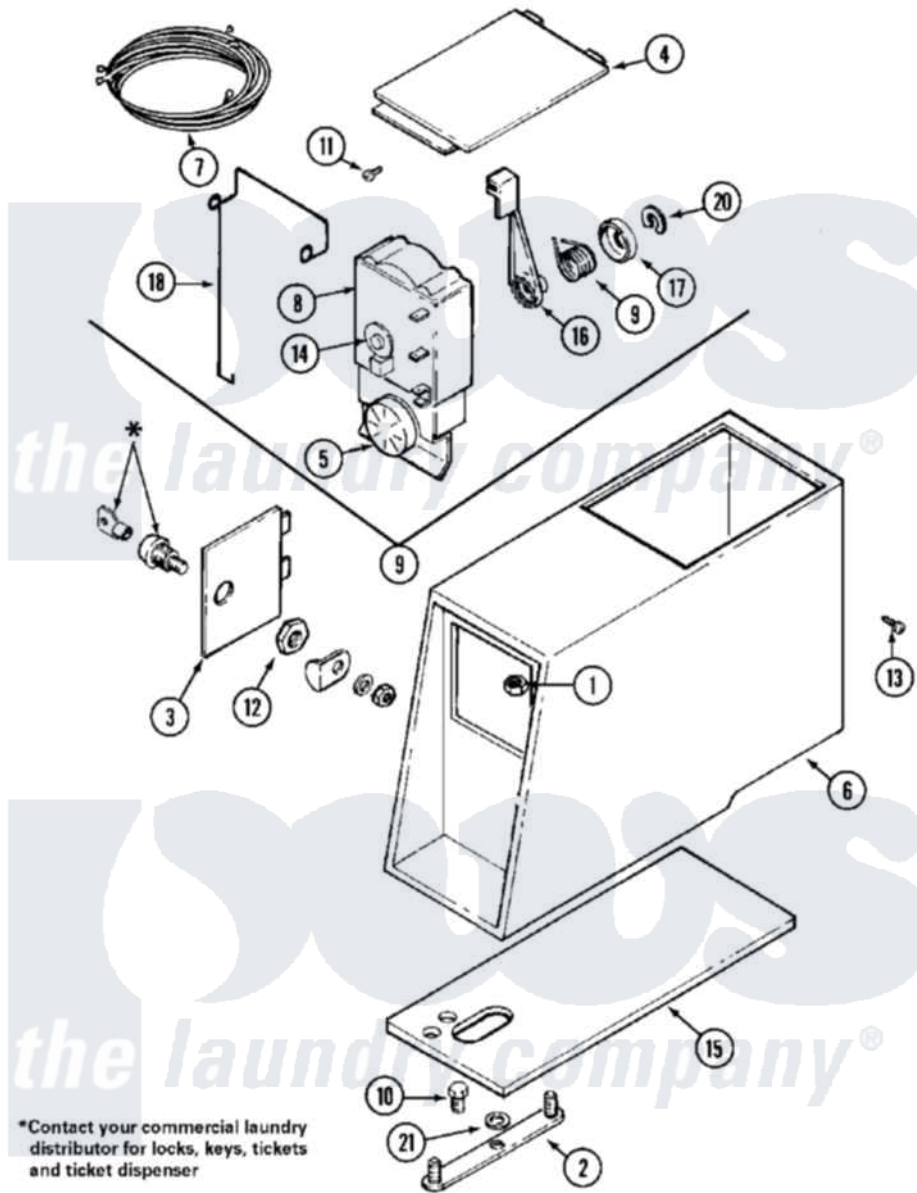

Maytag MAT25CTAAL 03 - CT CONTROL CENTER

Maytag [Commercial Maytag MAT25CTAAL Washer Parts](#) Parts Diagram 03 - CT CONTROL CENTER
 Click on the part number to view part

Item	Original Part Number	Replaced By	Status	Part Description
001	Y052740	62739		Nut, Lock
002	NLA		Not Available	MOUNTING STRAP
003	NLA		Not Available	ACCESS DOOR (WHT)
004	NLA		Not Available	ACCESS DOOR (WHT)
005	205448		Not Available	MOTOR, TIMER (120-60)
006	NLA		Not Available	OUTER CASE (WHT)
007	NLA		Not Available	WIRE HARNESS
008	206886	12001906		Timer
009	Y206922	12001906		Timer
010	211294	90767		Screw, 8A X 3/8 HeX Washer Head Tapping
011	212276	W10116760		Screw
012	212328	W10139762		Hex Nut, 3/4-27
013	213966	3400014		Screw
014	214410			Label, Timer Caution
015	214660			Gasket, Control Center
016	214662	22001042		Pivot Arm, Timer

017	214664	22001398	Retainer, Spring---NA
018	214878		Latch For Access Door
019	215573		Spring, Timer
020	Y312270		Clip, Spring Retainer
021	910309		Washer, Mounting Strap