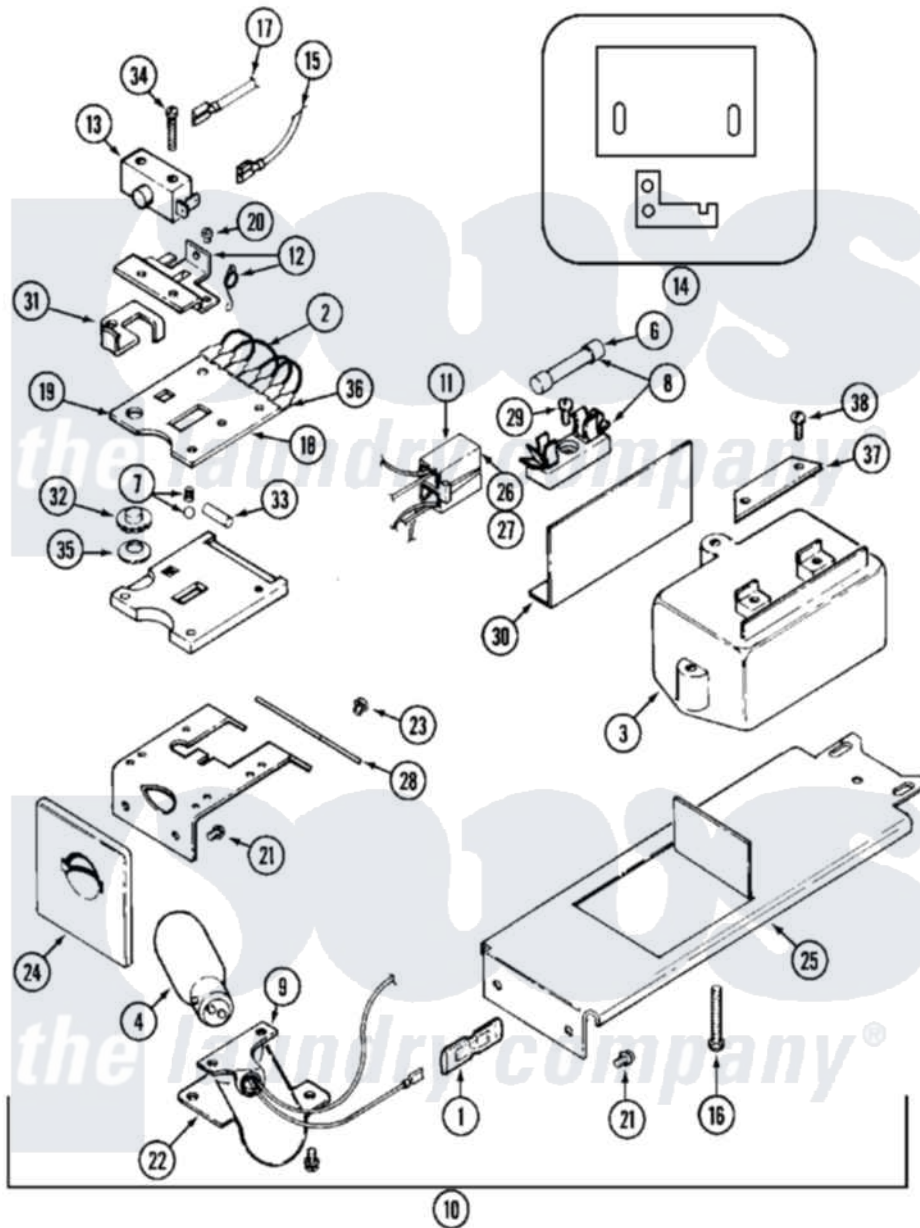

Maytag MAT25CTAAL 04 - CT CONTROL CENTER COMPONENTS

Maytag [Commercial Maytag MAT25CTAAL Washer Parts](#) Parts Diagram 04 - CT CONTROL CENTER COMPONENTS
 Click on the part number to view part

Item	Original Part Number	Replaced By	Status	Part Description
001	Y201110		Not Available	CONNECTOR, WIRE (INDIC. LIGHT)
002	NLA		Not Available	JUMPER WIRE (BLACK)
003	202477	22003292		Control As
004	202479	A3167501		Lamp Oven, Int.
005	202509			Ticket Control Assembly
006	202713	22001555		Fuse
007	203140			Contact Ball Kit
008	NLA		Not Available	FUSE BLOCK W/FUSE
009	NLA		Not Available	LAMP SOCKET W/BRACKET
010	NLA		Not Available	TICKET RECEIVER ASSEMBLY
011	NLA		Not Available	HARNESS, TICKET CONTROL
012	204881			Cam Plate Assembly
013	204882		Not Available	SWITCH FOR TICKET CONTROL
014	NLA		Not Available	DOUBLE MELT CLIP

014	NLA	Not Available	W/DEFLECTOR
015	NLA	Not Available	SPADE CONNECTOR
016	211294	90767	Screw, 8A X 3/8 HeX Washer Head Tapping
017	211737	248562	Terminal
018	NLA	Not Available	OVERLAY, CIRCUIT BOARD
019	212452		Board, Circuit
020	NLA	Not Available	SEMS SCREW (No.4-40 X 1/2``)
021	212519	488234	Screw 8-32 X 1/4
022	212533		SHIELD FOR HEAT LAMP
023	NLA	Not Available	SCREW, SHIELD
024	NLA	Not Available	FRONT PLATE, TICKET CONTROL
025	NLA	Not Available	BRACKET, TICKET ASSEMBLY
026	213074		Pin Receptacle For Plug
027	NLA	Not Available	PIN, PLUG
028	NLA	Not Available	TICKET DEFLECTOR
029	NLA	Not Available	SCREW (No.6 X 1/4``)
030	213378		BLOCK & ELECTRONIC CONTROL)
"	NLA	Not Available	ELECTRICAL SHIELD, FUSE
031	214218		Lever, Switch
032	214220		Adjustment Thumb Wheel
033	214275		Roller For Cam
034	NLA	Not Available	SCREW
035	NLA	Not Available	SPRING WASHER
036	Y311550	Not Available	SPADE (MINIATURE)
037	311612	Not Available	COVER, CIRCUIT BOARD TERMINALS
038	311613	Y311711	Screw, Fuse Block