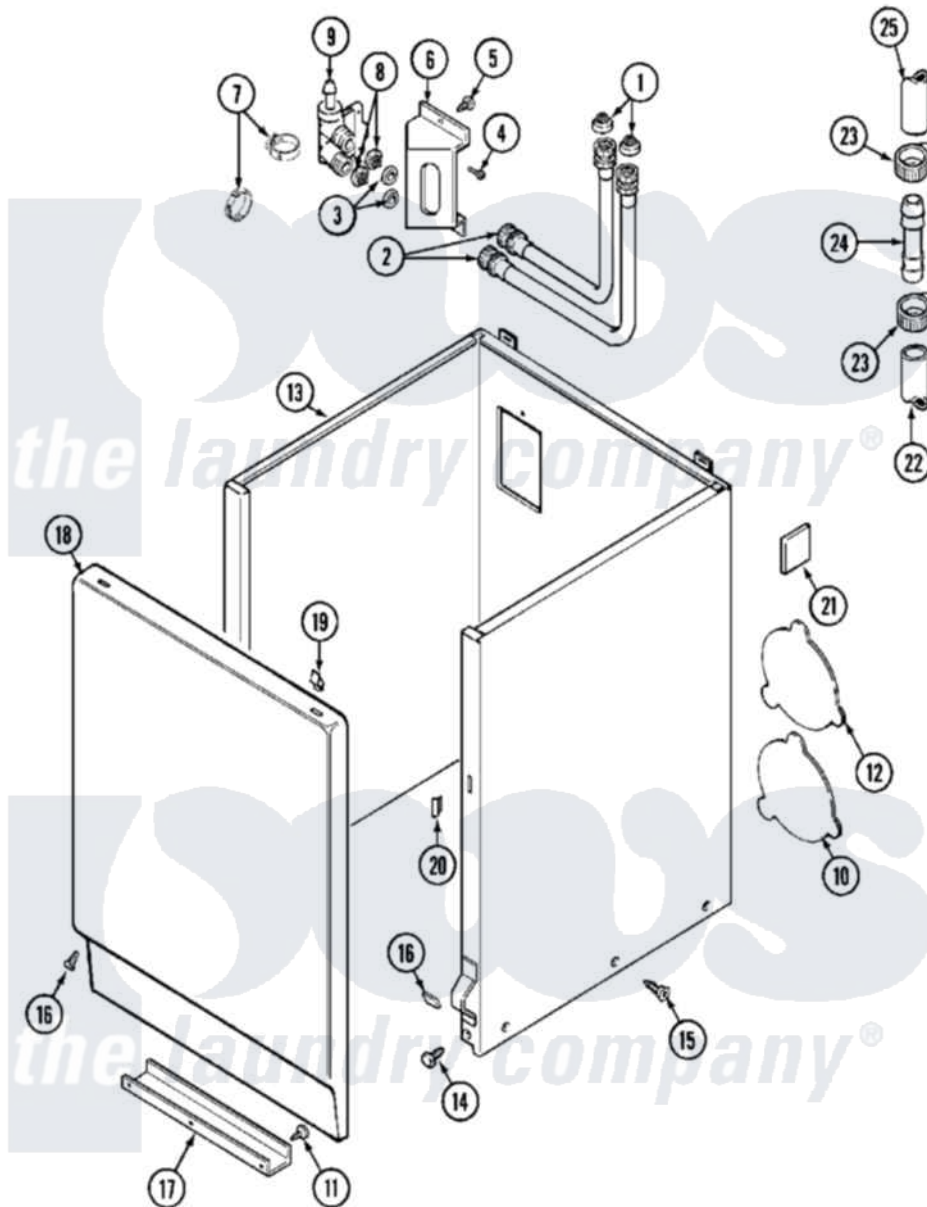

Maytag MAT25CTAAL 05 - CABINET

Maytag [Commercial Maytag MAT25CTAAL Washer Parts](#) Parts Diagram 05 - CABINET
 Click on the part number to view part

Item	Original Part Number	Replaced By	Status	Part Description
001	200961	12001413		Strainer And Washer Kit
002	205828	202860		Inlet Hose Assembly
003	Y013783			Washer, Inlet Hose
004	Y313561			Screw----NA
005	212276	W10116760		Screw
006	214812	22002361		Bracket, Water Valve
007	201575			Clamp, Hose
008	214337	96160		Screen
009	205614	205613		Water Valve
010	NLA		Not Available	PLATE, ACCESS
011	211294	90767		Screw, 8A X 3/8 HeX Washer Head Tapping
012	212985	22002924		Plate, Access
013	NLA		Not Available	CABINET (WHT)
014	213121	3400111		Screw, 12-14 X 5/8
015	213007			Xfor Cabinet See Cabinet, Back

016	204439		Screw And Fstner Assembly
017	213846		Guard, Belt
018	212998	Not Available	PANEL, FRONT (WHT)
"	212998L	Not Available	FRONT PANEL-ALMOND
"	NLA	Not Available	(H. WHEAT)
019	212982	22001650	Fastener, Spring
020	214376	22002331	Spacer, Front Panel
021	215058		Pad, Cabinet Bumper
022	214768	211704	Hose, Drain
023	200461	285655	Clamp, Hose
024	211111	16272	Connector, Straight
025	215057	211704	Hose, Drain