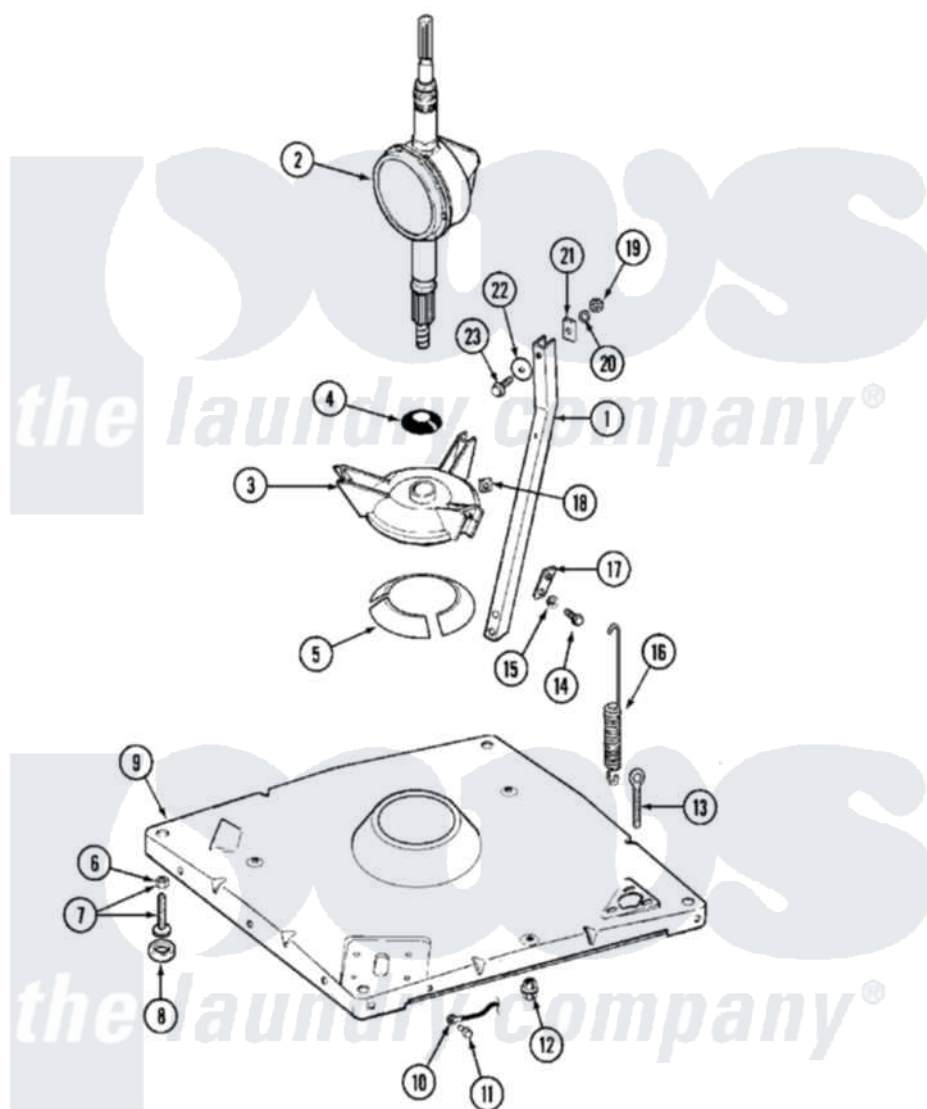

Maytag MAT25CTAAL 09 - BASE

Maytag [Commercial Maytag MAT25CTAAL Washer Parts](#) Parts Diagram 09 - BASE
 Click on the part number to view part

Item	Original Part Number	Replaced By	Status	Part Description
001	213100		Not Available	PART NOT USED
002	206708	6-2097790		Transmison
003	203725			Damper W/Bolt And Clip
004	211028	22001586		Deflector, Water
005	203956			Damper Pad Kit
006	210385			Lock Nut For Adjustable Leg
007	Y302699	22003428		Leg, Adjustable
008	210684			Foot, Adjustable Leg
009	203274			Base With Damper Pads
010	204807			Ground Wire, Supp. Plte To Top Cover
011	210186	3370225		Screw
012	211949			Nut, Adjustment Eyebolt
013	213120	216416		Bolt, Eye/Centering Spring
014	Y015627			Screw- Hex
015	911852	486009		Lockwasher
016	213054			Centering Spring - 3 Used

017	213073		Washer, Double Brace
018	Y052785		Nut, Brace To Damper
019	Y052734		Nut, Carrage Bolts And Bracket
020	Y054867		Washer, Lock
021	212979	Not Available	WASHER, TUB BRACE
022	211100		Washer, Outer Tub
023	200744	W10175939	Bolt
"	205254	W10175938	Bolt