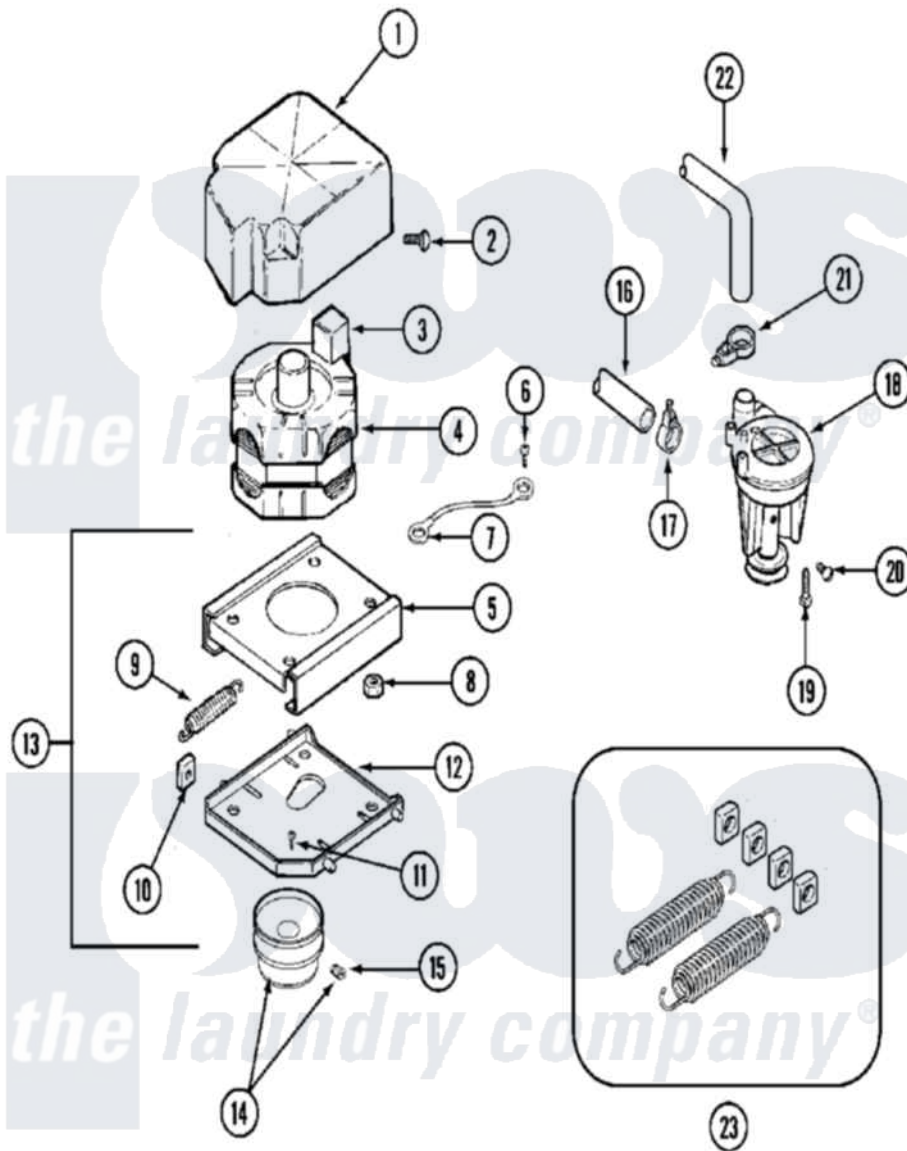

# Maytag MAT25CTAAL 11 - MOTOR & PUMP

Maytag [Commercial Maytag MAT25CTAAL Washer Parts](#) Parts Diagram 11 - MOTOR & PUMP  
 Click on the part number to view part

Item	Original Part Number	Replaced By	Status	Part Description
001	<a href="#">215098</a>			Shield, Motor
002	<a href="#">213121</a>	<a href="#">3400111</a>		Screw, 12-14 X 5/8
003	205132		Not Available	SWITCH, MOTOR EXTERNAL START No.201664-14,205463-4 & 201800-4
"	205133		Not Available	(PROD. IDNo. 2-1664-8 & 2-5463)
"	206505		Not Available	PROD. No.201664-15, & No.205463-3.
"	NLA		Not Available	SWITCH, MOTOR EXTERNAL START
004	201805	<a href="#">12002351</a>		Motor-Drve
005	<a href="#">214956</a>			Motor Mount Assembly
006	210186	<a href="#">3370225</a>		Screw
007	<a href="#">901220</a>			Ground Wire
008	<a href="#">Y311426</a>	<a href="#">3400029</a>		Nut, Adapter Plate
009	<a href="#">202718</a>			Springs, Tension
010	Y204998	<a href="#">205000</a>		Roller And Spring Kit 4+Spr

011	<a href="#">Y313561</a>		Screw---NA
012	<a href="#">205908</a>		Motor Mount Assembly
013	<a href="#">205999</a>		Motor Mount Assembly
014	200816	<a href="#">6-2008160</a>	Pulley- MO
015	<a href="#">Y053241</a>		Set Screw, Motor Pulley
016	215057	<a href="#">211704</a>	Hose, Drain
017	200461	<a href="#">285655</a>	Clamp, Hose
018	202203	<a href="#">6-2022030</a>	Pump As Pa
019	<a href="#">211880</a>		Screw, HeX Head No.10 X 1/2 Inc
020	Y015408	<a href="#">22003235</a>	Screw, Bearing Insert
021	202574	<a href="#">3367052</a>	Clamp, Hose
022	<a href="#">Y212989</a>		Hose, Outer Tub To Pump
023	<a href="#">205000</a>		Roller And Spring Kit 4+Spr