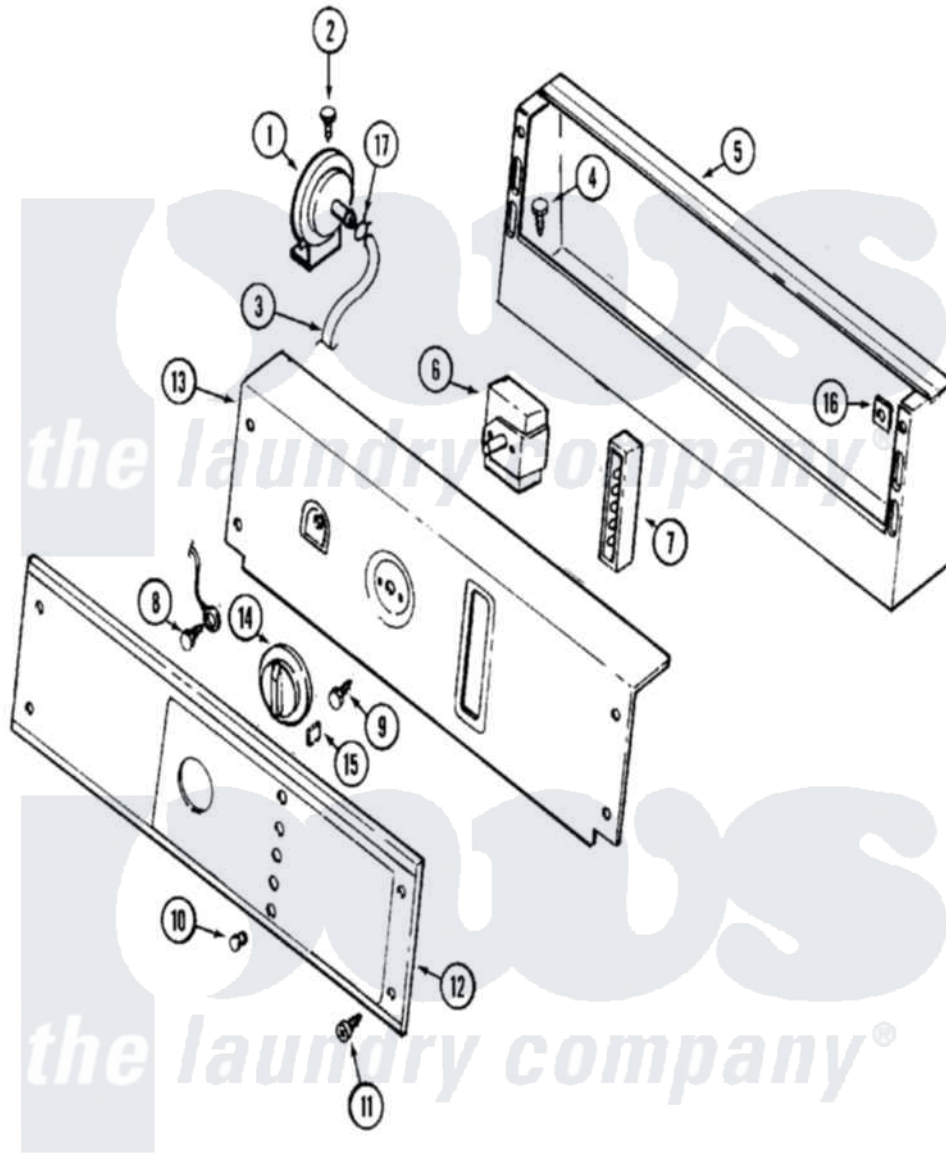

# Maytag MAT25CTAAW 01 - CONTROL PANEL

Maytag [Commercial Maytag MAT25CTAAW Washer Parts](#) Parts Diagram 01 - CONTROL PANEL  
 Click on the part number to view part

Item	Original Part Number	Replaced By	Status	Part Description
001	<a href="#">203970</a>			Switch, Water Level
002	<a href="#">211294</a>	<a href="#">90767</a>		Screw, 8A X 3/8 HeX Washer Head Tapping
003	212942	<a href="#">22001619</a>		Tube, Water Level Switch
004	212276	<a href="#">W10116760</a>		Screw
005	<a href="#">206780</a>			Control Cover Assembly
"	206780L	<a href="#">206780</a>		Control Cover Assembly
"	NLA		Not Available	(H. WHEAT)
006	<a href="#">205353</a>			Switch, DiAl-A-Fabric
007	<a href="#">206881</a>			Indicator, Light
008	Y314322	<a href="#">211251</a>		Screw, Transformer
009	<a href="#">Y313588</a>	<a href="#">488234</a>		Screw 8-32 X 1/4
010	<a href="#">215564</a>			Lens, Indicator Light
011	<a href="#">215506</a>			Screw, Control Panel Overlay
012	NLA		Not Available	CONTROL PANEL W/LENS
013	215570	<a href="#">22001592</a>		(WHT)
"	NLA		Not Available	(ALM)

014	<a href="#">206894</a>		Knob, Selector
015	215561	<a href="#">206894</a>	Knob, Selector
016	<a href="#">215003</a>		Fastener, Panel And Bracket
017	410296	<a href="#">596669</a>	Clamp, Manifold