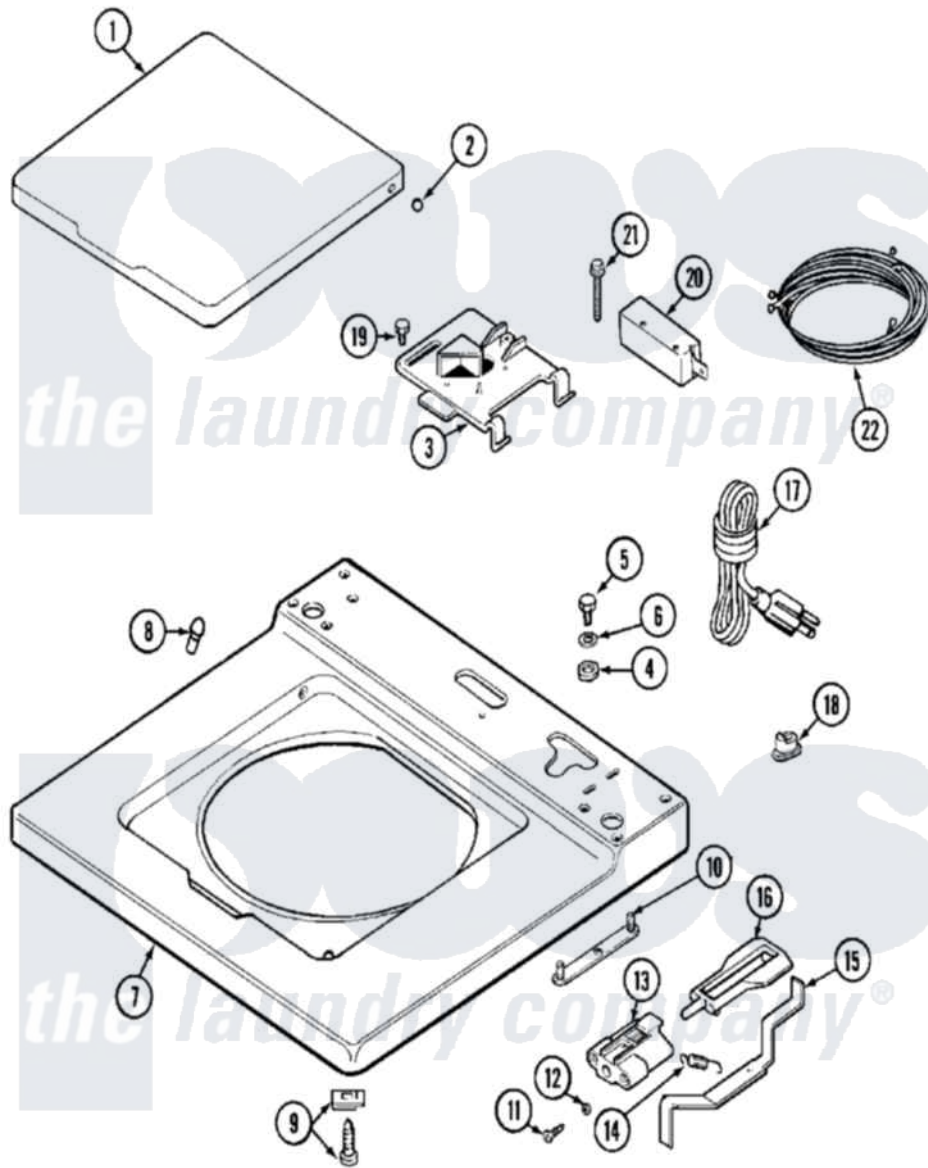

Maytag MAT25CTAAW 02 - TOP

Maytag [Commercial Maytag MAT25CTAAW Washer Parts](#) Parts Diagram 02 - TOP
 Click on the part number to view part

Item	Original Part Number	Replaced By	Status	Part Description
001	214901		Not Available	LID-WHITE
"	NLA		Not Available	(ALM)
002	211726			Hinge, Ball Lid
003	Y215699	22001678		Bracket, Switch And Fuse
004	Y052740	62739		Nut, Lock
005	211294	90767		Screw, 8A X 3/8 HeX Washer Head Tapping
006	910309			Washer, Mounting Strap
007	207173		Not Available	TOP COVER ASSEMBLY (WHT)
"	NLA		Not Available	(ALM)
008	212716			Bumper, Lid
009	204445			Screw And Fastener Assembly
010	NLA		Not Available	MOUNTING STRAP
011	910182	25-7809		Screw, No.6-20 1/2 Flthd Torx
012	211500			Washer, Bracket To Top Cover
013	201068			Plunger And Bracket

013	204900		Assembly--W
"	NLA	Not Available	PLUNGER & BRACKET KIT
014	213720		Spring, Lid Switch
015	215704		Lever, Unbalance
016	213718		Plunger, Lid Switch
"	216255		Plunger, Lid Switch
017	204590		Cord, Power
018	211881		Grommet, Cord Part Not Used- Gas Models Only
019	207159	489355	Screw, 8 X 1/2
020	206415		Switch, Lid
021	213501		Screw, No.6-20 X 1-1/8 Inch
022	207160		Wire Harness