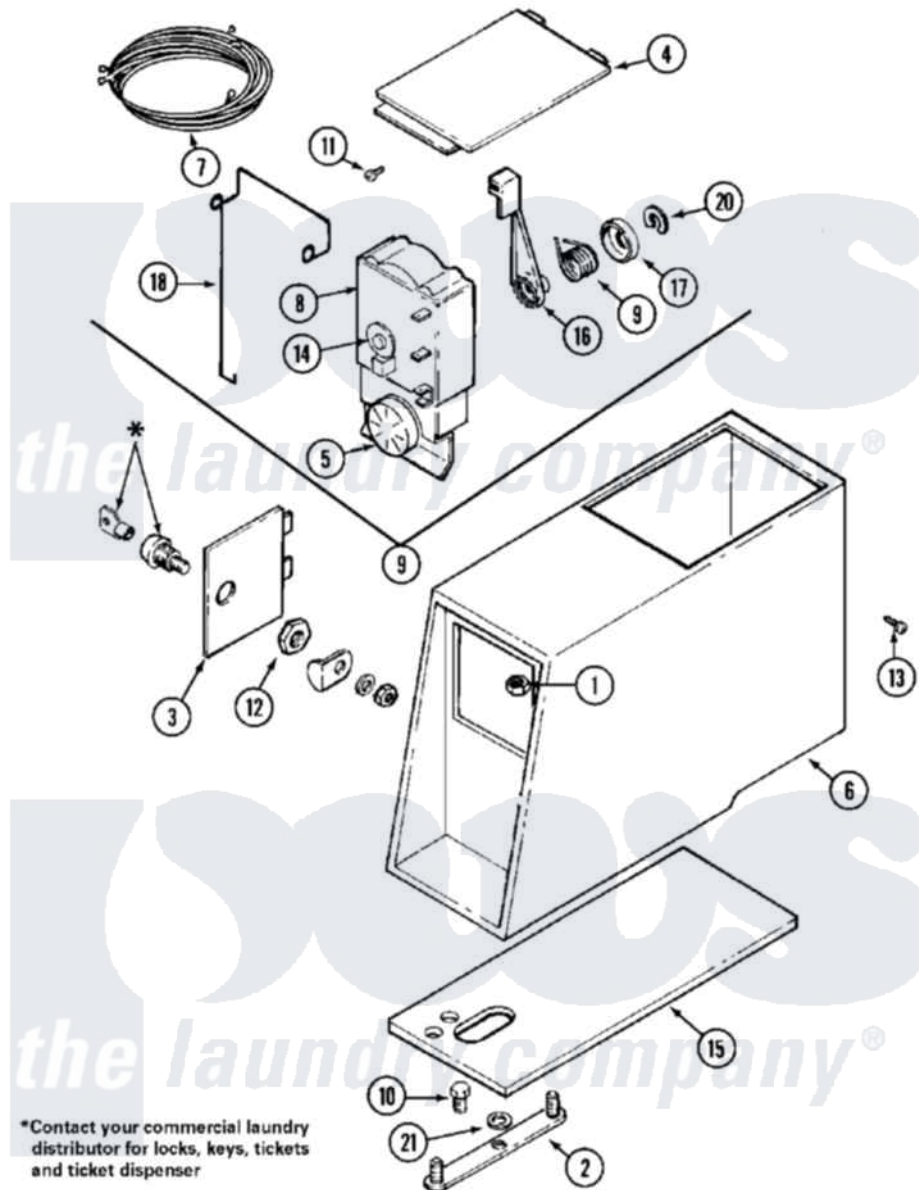

Maytag MAT25CTAAW 03 - CT CONTROL CENTER

Maytag Commercial Maytag MAT25CTAAW Washer Parts Parts Diagram 03 - CT CONTROL CENTER
 Click on the part number to view part

Item	Original Part Number	Replaced By	Status	Part Description
001	Y052740	62739		Nut, Lock
002	NLA		Not Available	MOUNTING STRAP
003	NLA		Not Available	ACCESS DOOR (WHT)
004	NLA		Not Available	ACCESS DOOR (WHT)
005	205448		Not Available	MOTOR, TIMER (120-60)
006	NLA		Not Available	OUTER CASE (WHT)
007	NLA		Not Available	WIRE HARNESS
008	206886	12001906		Timer
009	Y206922	12001906		Timer
010	211294	90767		Screw, 8A X 3/8 HeX Washer Head Tapping
011	212276	W10116760		Screw
012	212328	W10139762		Hex Nut, 3/4-27
013	213966	3400014		Screw
014	214410			Label, Timer Caution
015	214660			Gasket, Control Center
016	214662	22001042		Pivot Arm, Timer

017	214664	22001398	Retainer, Spring---NA
018	214878		Latch For Access Door
019	215573		Spring, Timer
020	Y312270		Clip, Spring Retainer
021	910309		Washer, Mounting Strap