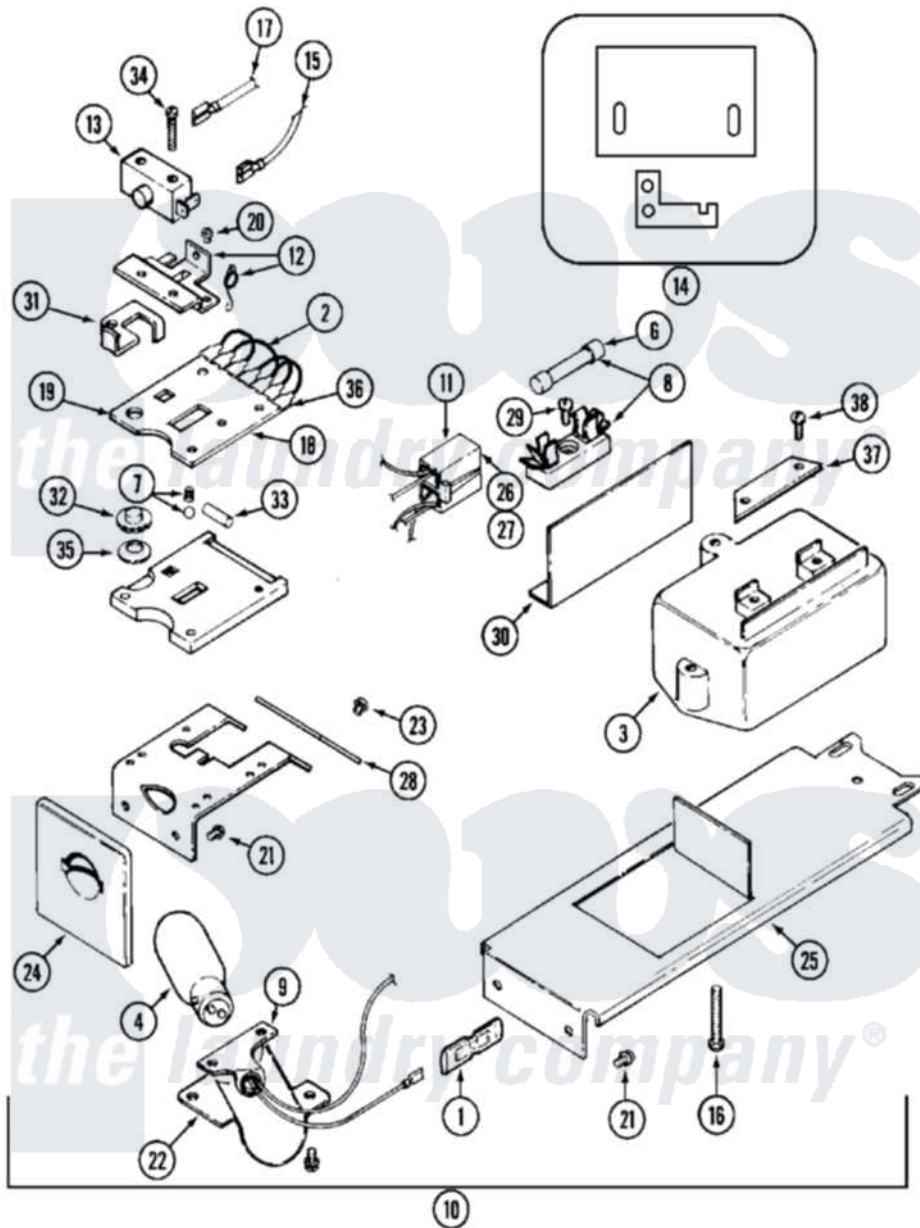

Maytag MAT25CTAAW 04 - CT CONTROL CENTER COMPONENTS

Maytag [Commercial Maytag MAT25CTAAW Washer Parts](#) Parts Diagram 04 - CT CONTROL CENTER COMPONENTS
 Click on the part number to view part

Item	Original Part Number	Replaced By	Status	Part Description
001	Y201110		Not Available	CONNECTOR, WIRE (INDIC. LIGHT)
002	NLA		Not Available	JUMPER WIRE (BLACK)
003	202477	22003292		Control As
004	202479	A3167501		Lamp Oven, Int.
005	202509			Ticket Control Assembly
006	202713	22001555		Fuse
007	203140			Contact Ball Kit
008	NLA		Not Available	FUSE BLOCK W/FUSE
009	NLA		Not Available	LAMP SOCKET W/BRACKET
010	NLA		Not Available	TICKET RECEIVER ASSEMBLY
011	NLA		Not Available	HARNESS, TICKET CONTROL
012	204881			Cam Plate Assembly
013	204882		Not Available	SWITCH FOR TICKET CONTROL
014	NLA		Not Available	DOUBLE MELT CLIP

014	NLA	Not Available	W/DEFLECTOR
015	NLA	Not Available	SPADE CONNECTOR
016	211294	90767	Screw, 8A X 3/8 HeX Washer Head Tapping
017	211737	248562	Terminal
018	NLA	Not Available	OVERLAY, CIRCUIT BOARD
019	212452		Board, Circuit
020	NLA	Not Available	SEMS SCREW (No.4-40 X 1/2``)
021	212519	488234	Screw 8-32 X 1/4
022	212533		SHIELD FOR HEAT LAMP
023	NLA	Not Available	SCREW, SHIELD
024	NLA	Not Available	FRONT PLATE, TICKET CONTROL
025	NLA	Not Available	BRACKET, TICKET ASSEMBLY
026	213074		Pin Receptacle For Plug
027	NLA	Not Available	PIN, PLUG
028	NLA	Not Available	TICKET DEFLECTOR
029	NLA	Not Available	SCREW (No.6 X 1/4``)
030	213378		BLOCK & ELECTRONIC CONTROL)
"	NLA	Not Available	ELECTRICAL SHIELD, FUSE
031	214218		Lever, Switch
032	214220		Adjustment Thumb Wheel
033	214275		Roller For Cam
034	NLA	Not Available	SCREW
035	NLA	Not Available	SPRING WASHER
036	Y311550	Not Available	SPADE (MINIATURE)
037	311612	Not Available	COVER, CIRCUIT BOARD TERMINALS
038	311613	Y311711	Screw, Fuse Block