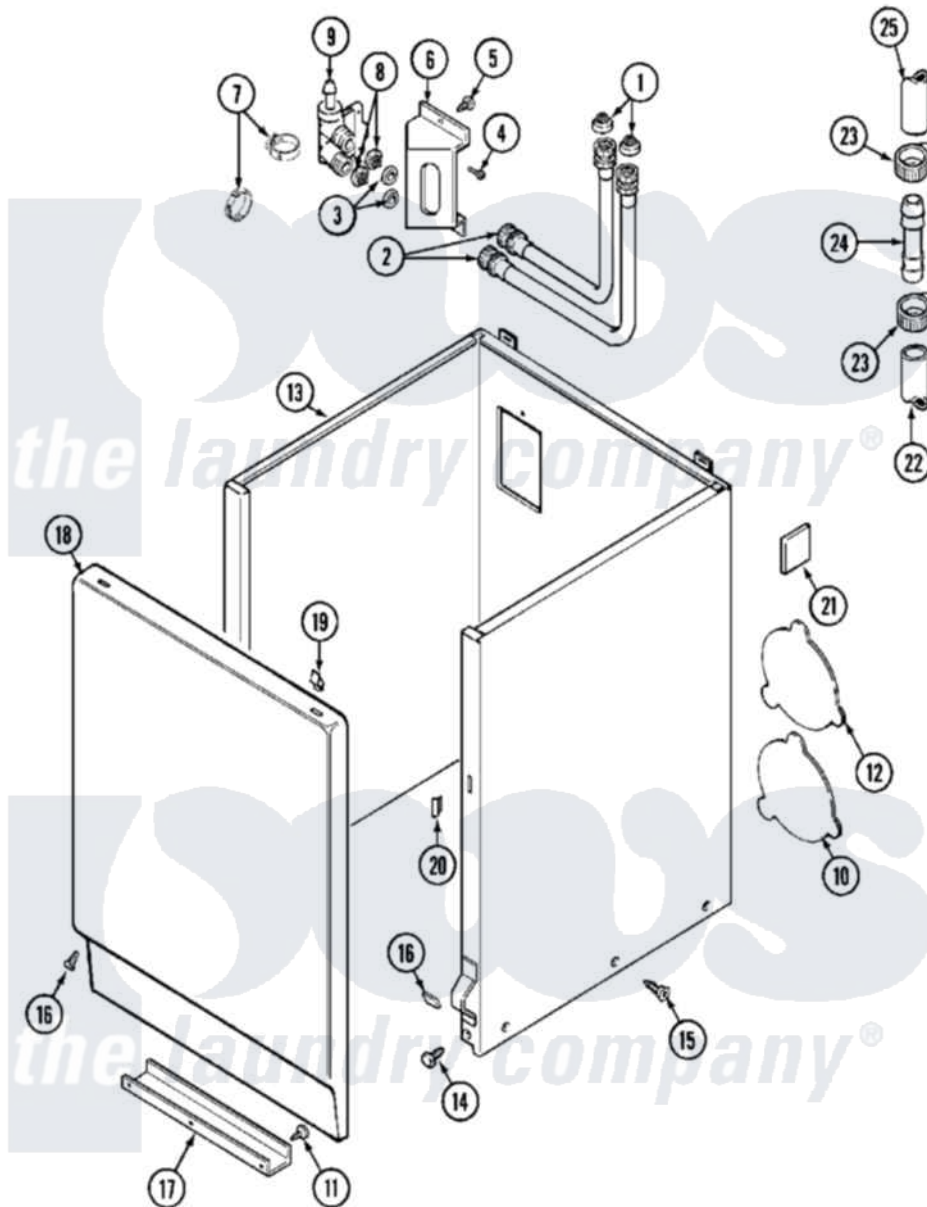

Maytag MAT25CTAAW 05 - CABINET

Maytag [Commercial Maytag MAT25CTAAW Washer Parts](#) Parts Diagram 05 - CABINET
 Click on the part number to view part

Item	Original Part Number	Replaced By	Status	Part Description
001	200961	12001413		Strainer And Washer Kit
002	205828	202860		Inlet Hose Assembly
003	Y013783			Washer, Inlet Hose
004	Y313561			Screw----NA
005	212276	W10116760		Screw
006	214812	22002361		Bracket, Water Valve
007	201575			Clamp, Hose
008	214337	96160		Screen
009	205614	205613		Water Valve
010	NLA		Not Available	PLATE, ACCESS
011	211294	90767		Screw, 8A X 3/8 HeX Washer Head Tapping
012	212985	22002924		Plate, Access
013	NLA		Not Available	CABINET (WHT)
014	213121	3400111		Screw, 12-14 X 5/8
015	213007			Xfor Cabinet See Cabinet, Back

016	204439		Screw And Fstner Assembly
017	213846		Guard, Belt
018	212998	Not Available	PANEL, FRONT (WHT)
"	212998L	Not Available	FRONT PANEL-ALMOND
"	NLA	Not Available	(H. WHEAT)
019	212982	22001650	Fastener, Spring
020	214376	22002331	Spacer, Front Panel
021	215058		Pad, Cabinet Bumper
022	214768	211704	Hose, Drain
023	200461	285655	Clamp, Hose
024	211111	16272	Connector, Straight
025	215057	211704	Hose, Drain