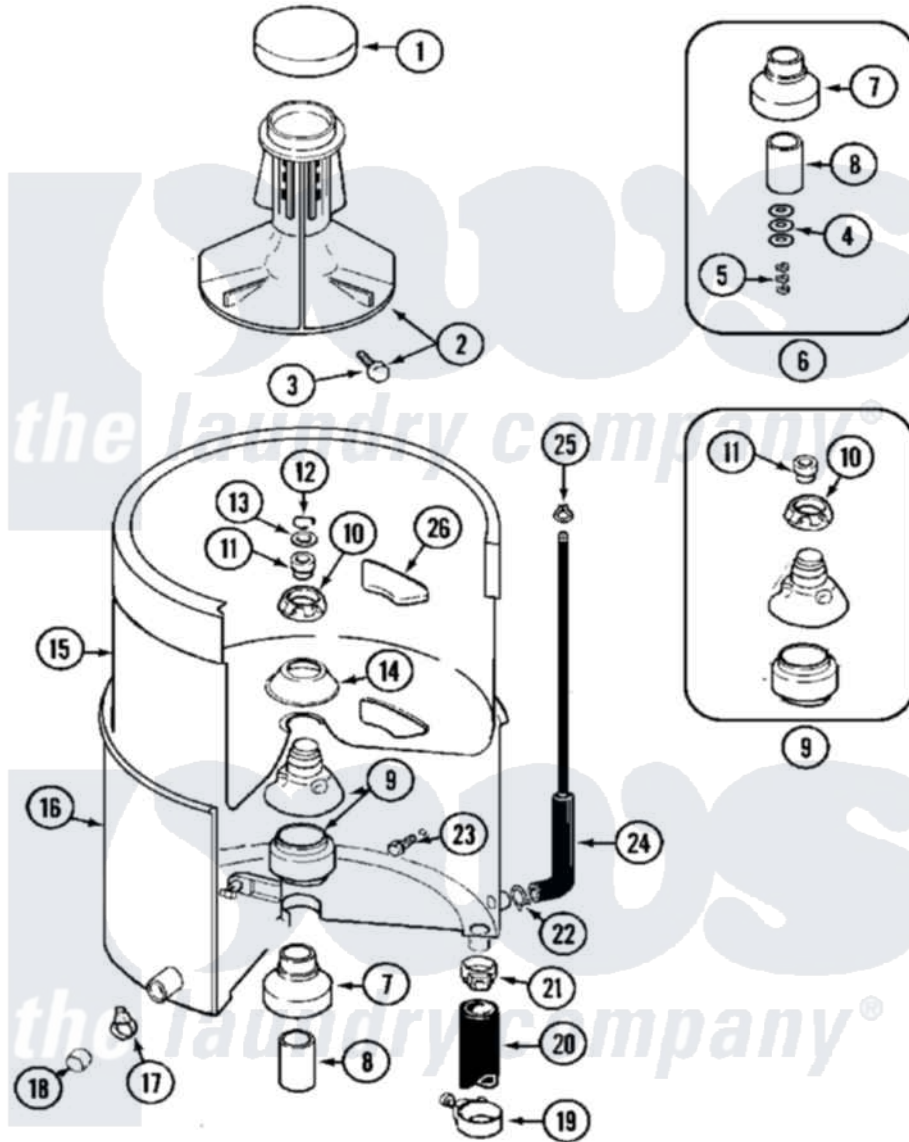

Maytag MAT25CTAAW 07 - TUB

Maytag [Commercial Maytag MAT25CTAAW Washer Parts](#) Parts Diagram 07 - TUB
 Click on the part number to view part

Item	Original Part Number	Replaced By	Status	Part Description
001	215532			Cap, Agitator
002	207119	207228		Agitator W/Lock Screw
"	208543			Agitator
003	206478		Not Available	SCREW & WASHER FOR AGITATOR
004	211100			Washer, Outer Tub
005	Y054867			Washer, Lock
006	204013	6-2040130		Tub Bearin
007	200824	6-2040130		Tub Bearin
008	211130			Bearing Liner, Tub Bearing
009	204012	6-2095720		Mounting S
010	211047	6-2110472		Nut- Clamp
011	Y0A4298	6-0A57420		Seal- Agitator
012	Y015667			Retaining Ring
013	Y015666			Washer, Retaining -
014	211210			Washer, Clamping Nut
015	NLA		Not Available	TUB, INNER (W/PLUG)

016	205486		Not Available	PART NOT USED
017	214739	596669		Clamp, Manifold
018	214725			Cap For Spout-Outer Tub
019	202574	3367052		Clamp, Hose
020	Y212989			Hose, Outer Tub To Pump
021	200900	616099		Clamp
022	211641			Clamp, 1-1/16"
023	200744	W10175939		Bolt
"	205254	W10175938		Bolt
024	212942	22001619		Tube, Water Level Switch
025	410296	596669		Clamp, Manifold
026	215980			Plug, Filter Hole