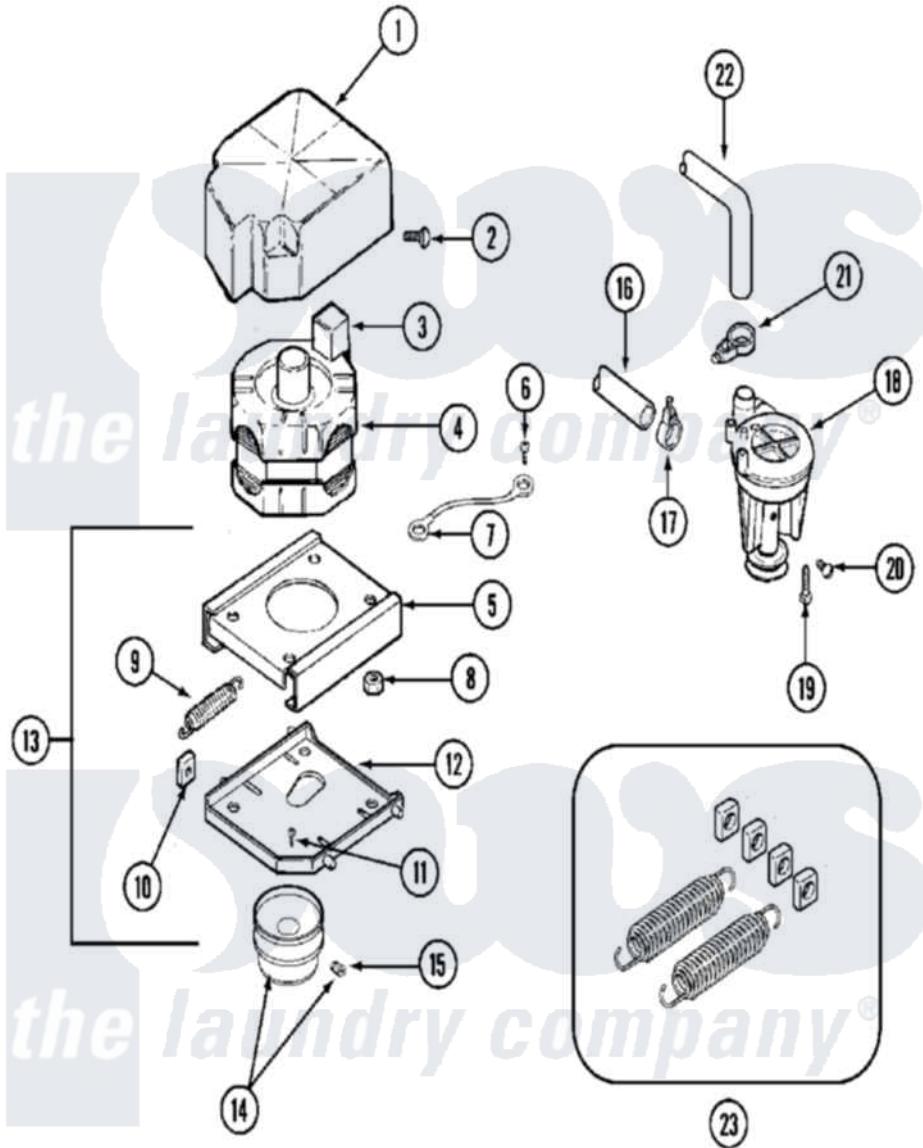

# Maytag MAT25CTAAW 11 - MOTOR & PUMP

Maytag [Commercial Maytag MAT25CTAAW Washer Parts](#) Parts Diagram 11 - MOTOR & PUMP  
 Click on the part number to view part

Item	Original Part Number	Replaced By	Status	Part Description
001	<a href="#">215098</a>			Shield, Motor
002	<a href="#">213121</a>	<a href="#">3400111</a>		Screw, 12-14 X 5/8
003	205132		Not Available	SWITCH, MOTOR EXTERNAL START No.201664-14,205463-4 & 201800-4
"	205133		Not Available	(PROD. IDNo. 2-1664-8 & 2-5463)
"	206505		Not Available	PROD. No.201664-15, & No.205463-3.
"	NLA		Not Available	SWITCH, MOTOR EXTERNAL START
004	201805	<a href="#">12002351</a>		Motor-Drve
005	<a href="#">214956</a>			Motor Mount Assembly
006	210186	<a href="#">3370225</a>		Screw
007	<a href="#">901220</a>			Ground Wire
008	<a href="#">Y311426</a>	<a href="#">3400029</a>		Nut, Adapter Plate
009	<a href="#">202718</a>			Springs, Tension
010	Y204998	<a href="#">205000</a>		Roller And Spring Kit 4+Spr

011	<a href="#">Y313561</a>		Screw---NA
012	<a href="#">205908</a>		Motor Mount Assembly
013	<a href="#">205999</a>		Motor Mount Assembly
014	200816	<a href="#">6-2008160</a>	Pulley- MO
015	<a href="#">Y053241</a>		Set Screw, Motor Pulley
016	215057	<a href="#">211704</a>	Hose, Drain
017	200461	<a href="#">285655</a>	Clamp, Hose
018	202203	<a href="#">6-2022030</a>	Pump As Pa
019	<a href="#">211880</a>		Screw, HeX Head No.10 X 1/2 Inc
020	Y015408	<a href="#">22003235</a>	Screw, Bearing Insert
021	202574	<a href="#">3367052</a>	Clamp, Hose
022	<a href="#">Y212989</a>		Hose, Outer Tub To Pump
023	<a href="#">205000</a>		Roller And Spring Kit 4+Spr