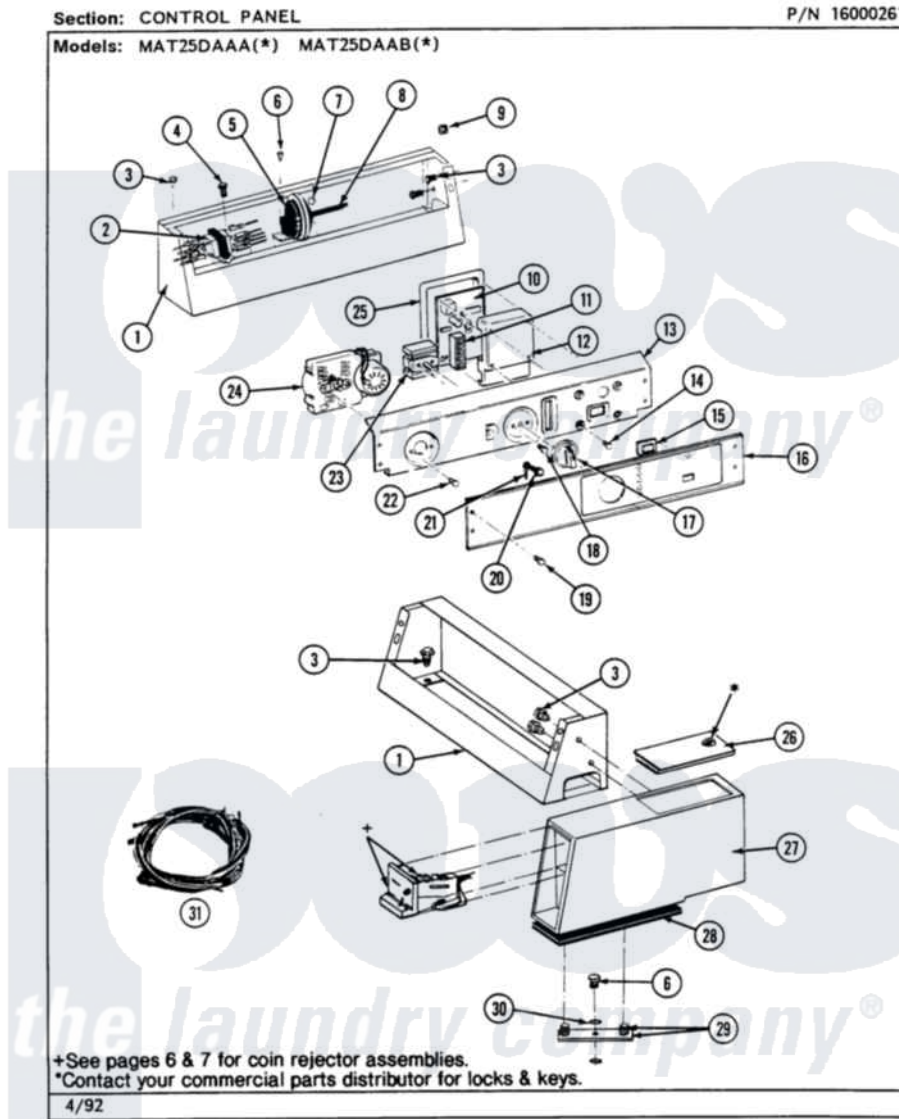

# Maytag MAT25DAAAL 01 - CONTROL PANEL

Maytag [Commercial Maytag MAT25DAAAL Washer Parts](#) Parts Diagram 01 - CONTROL PANEL  
Click on the part number to view part

Item	Original Part Number	Replaced By	Status	Part Description
001	<a href="#">206780</a>			Control Cover Assembly
"	206780L	<a href="#">206780</a>		Control Cover Assembly
"	NLA		Not Available	(HWT)
002	NLA		Not Available	TRANSFORMER
003	212276	<a href="#">W10116760</a>		Screw
004	<a href="#">211294</a>	<a href="#">90767</a>		Screw, 8A X 3/8 HeX Washer Head Tapping
"	<a href="#">Y313559</a>			Screw
005	<a href="#">203970</a>			Switch, Water Level
006	<a href="#">211294</a>	<a href="#">90767</a>		Screw, 8A X 3/8 HeX Washer Head Tapping
007	410296	<a href="#">596669</a>		Clamp, Manifold
008	212942	<a href="#">22001619</a>		Tube, Water Level Switch
009	<a href="#">215003</a>			Fastener, Panel And Bracket
010	NLA		Not Available	CIRCUIT BOARD ASSEMBLY
011	<a href="#">206881</a>			Indicator, Light
012	NLA		Not Available	ENCLOSURE, CIRCUIT