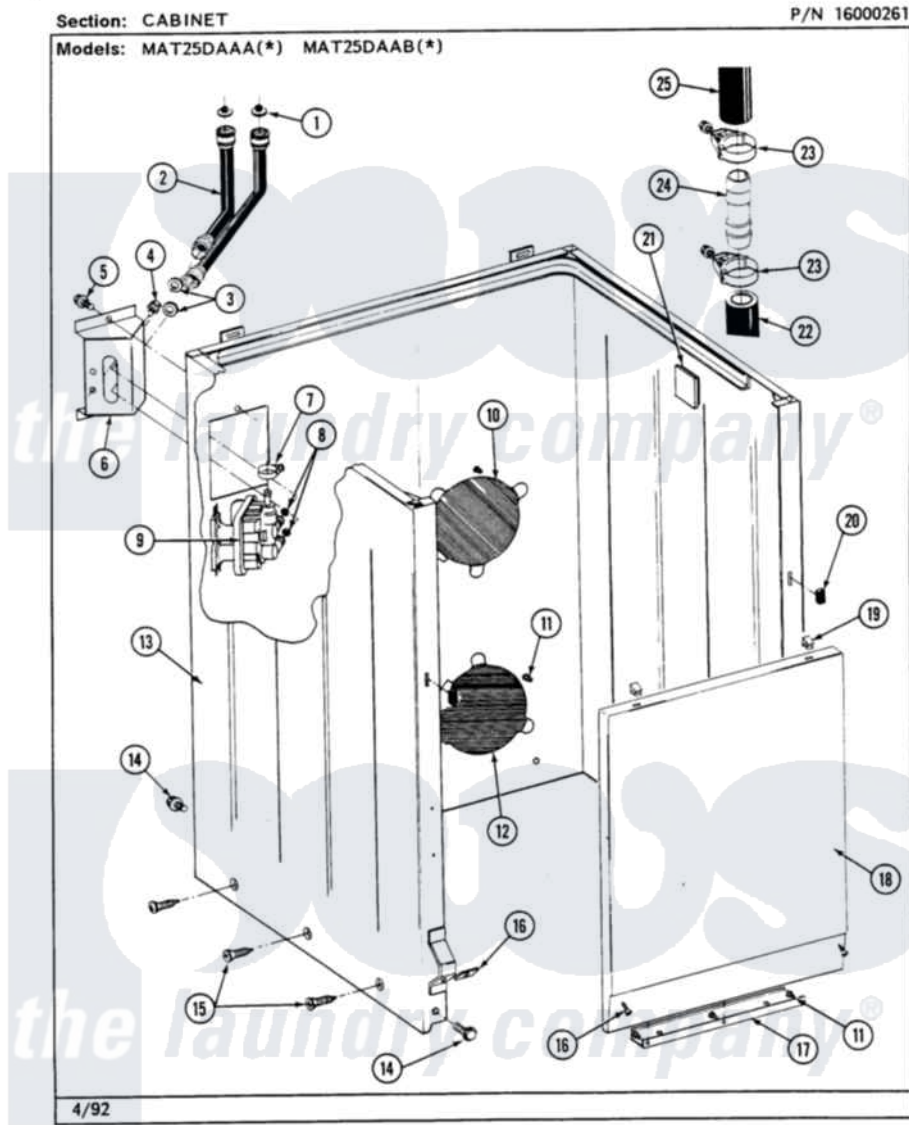

Maytag MAT25DAAAL 04 - CABINET

8

Maytag [Commercial Maytag MAT25DAAAL Washer Parts](#) Parts Diagram 04 - CABINET
 Click on the part number to view part

Item	Original Part Number	Replaced By	Status	Part Description
001	200961	12001413		Strainer And Washer Kit
002	205828	202860		Inlet Hose Assembly
003	Y013783			Washer, Inlet Hose
004	Y313561			Screw----NA
005	212276	W10116760		Screw
006	214812	22002361		Bracket, Water Valve
007	201575			Clamp, Hose
008	214337	96160		Screen
009	205614	205613		Water Valve
010	NLA		Not Available	PLATE, ACCESS
011	211294	90767		Screw, 8A X 3/8 HeX Washer Head Tapping
012	212985	22002924		Plate, Access
013	NLA		Not Available	CABINET (WHT)
014	213121	3400111		Screw, 12-14 X 5/8
015	213007			Xfor Cabinet See Cabinet, Back

016	204439		Screw And Fstner Assembly
017	213846		Guard, Belt
018	212998	Not Available	PANEL, FRONT (WHT)
"	212998L	Not Available	FRONT PANEL-ALMOND
"	NLA	Not Available	(H. WHEAT)
019	212982	22001650	Fastener, Spring
020	214376	22002331	Spacer, Front Panel
021	215058		Pad, Cabinet Bumper
022	214768	211704	Hose, Drain
023	200461	285655	Clamp, Hose
024	211111	16272	Connector, Straight
025	215057	211704	Hose, Drain