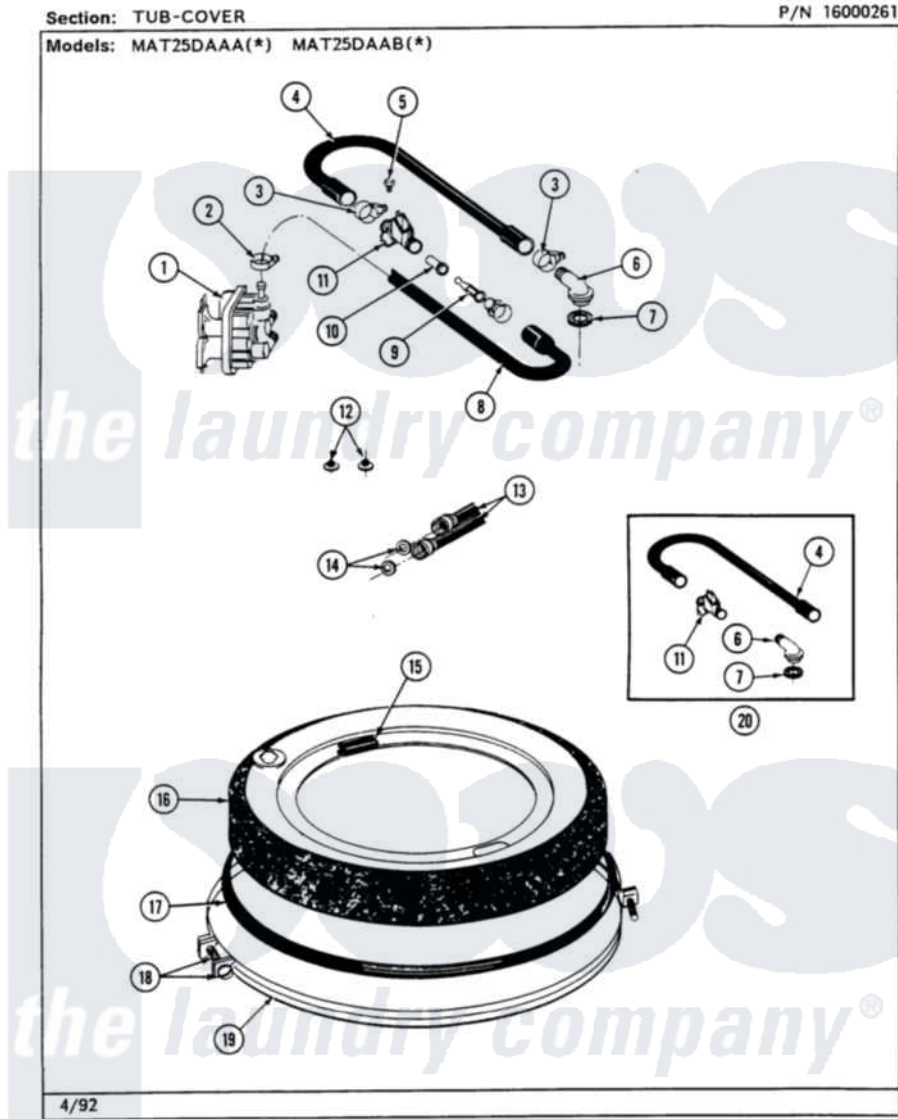

Maytag MAT25DAAAL 05 - TUB

10

Maytag [Commercial Maytag MAT25DAAAL Washer Parts](#) Parts Diagram 05 - TUB
 Click on the part number to view part

Item	Original Part Number	Replaced By	Status	Part Description
001	205614	205613		Water Valve
002	201575			Clamp, Hose
003	202515	596669		Clamp, Manifold
004	Y215234			Hose, Injector Fill
005	312620			Screw, Sems
006	215235			Tube, Injector
007	215233			Seal For Injector Tube
008	213013			Hose, Injector
009	213015			Nozzle, Injector
010	213016	216201		Nozzle
011	215447			Sleeve For Injector
012	200961	12001413		Strainer And Washer Kit
013	205828	202860		Inlet Hose Assembly
014	Y013783			Washer, Inlet Hose
015	215232			Bumper, Unbalance
016	206380		Not Available	COVER, TUB

017

[211232](#)

Seal, Tub Cover

018

[205529](#)

Nut And Bolt Kit For Tub Clam

019

[200846](#)

Clamp - Tub Cover

020

206683

[206680](#)

Water Injector Assembly