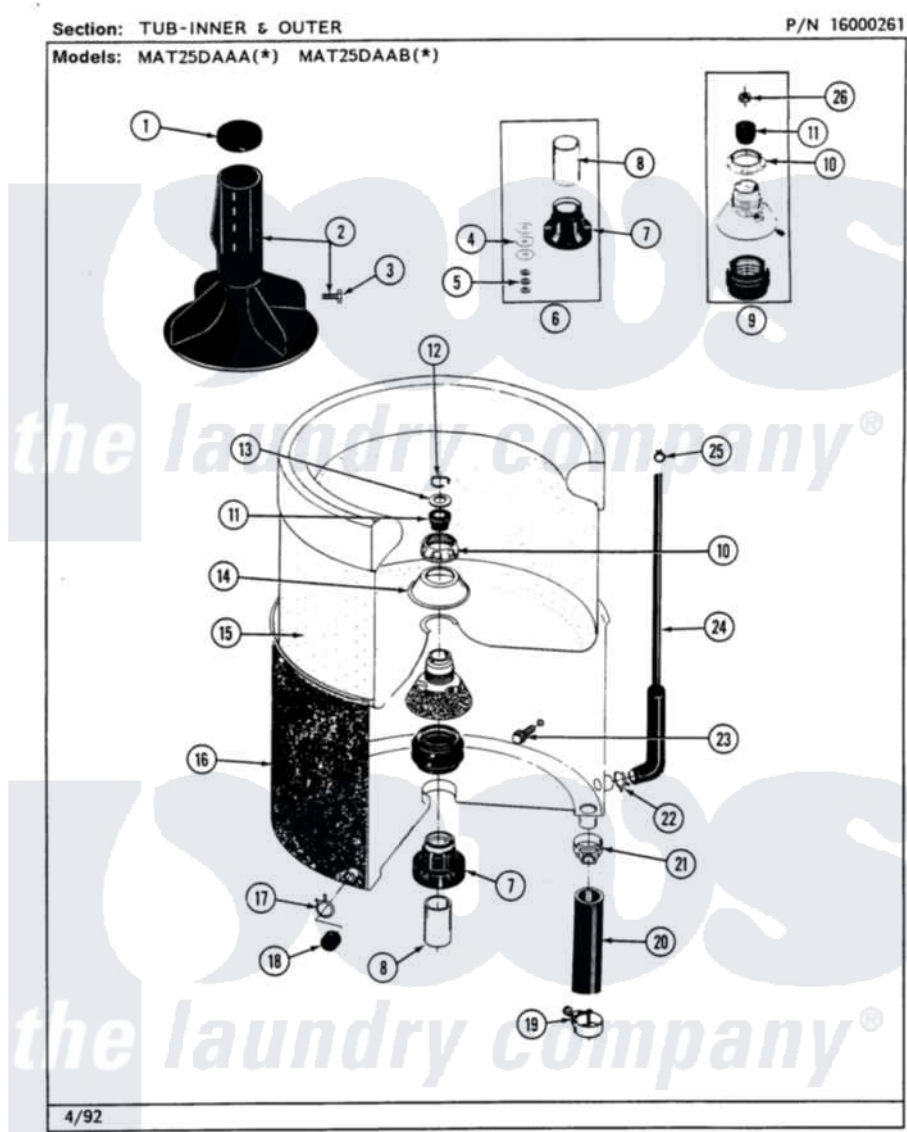

Maytag MAT25DAAAL 06 - TUB-INNER & OUTER

12

Maytag [Commercial Maytag MAT25DAAAL Washer Parts](#) Parts Diagram 06 - TUB-INNER & OUTER
 Click on the part number to view part

Item	Original Part Number	Replaced By	Status	Part Description
001	215532			Cap, Agitator
002	207119	207228		Agitator W/Lock Screw
"	208543			Agitator
003	206478		Not Available	SCREW & WASHER FOR AGITATOR
004	211100			Washer, Outer Tub
005	Y054867			Washer, Lock
006	204013	6-2040130		Tub Bearin
007	200824	6-2040130		Tub Bearin
008	211130			Bearing Liner, Tub Bearing
009	204012	6-2095720		Mounting S
010	211047	6-2110472		Nut- Clamp
011	Y0A4298	6-0A57420		Seal- Agitator
012	Y015667			Retaining Ring
013	Y015666			Washer, Retaining -
014	211210			Washer, Clamping Nut
015	NLA		Not Available	TUB, INNER

016	205486		Not Available	PART NOT USED
017	214739	596669		Clamp, Manifold
018	214725			Cap For Spout-Outer Tub
019	202574	3367052		Clamp, Hose
020	Y212989			Hose, Outer Tub To Pump
021	200900	616099		Clamp
022	211641			Clamp, 1-1/16"
023	200744	W10175939		Bolt
"	205254	W10175938		Bolt
024	212942	22001619		Tube, Water Level Switch
025	410296	596669		Clamp, Manifold
026	Y015494			Stop Ring-Agitator Shaft