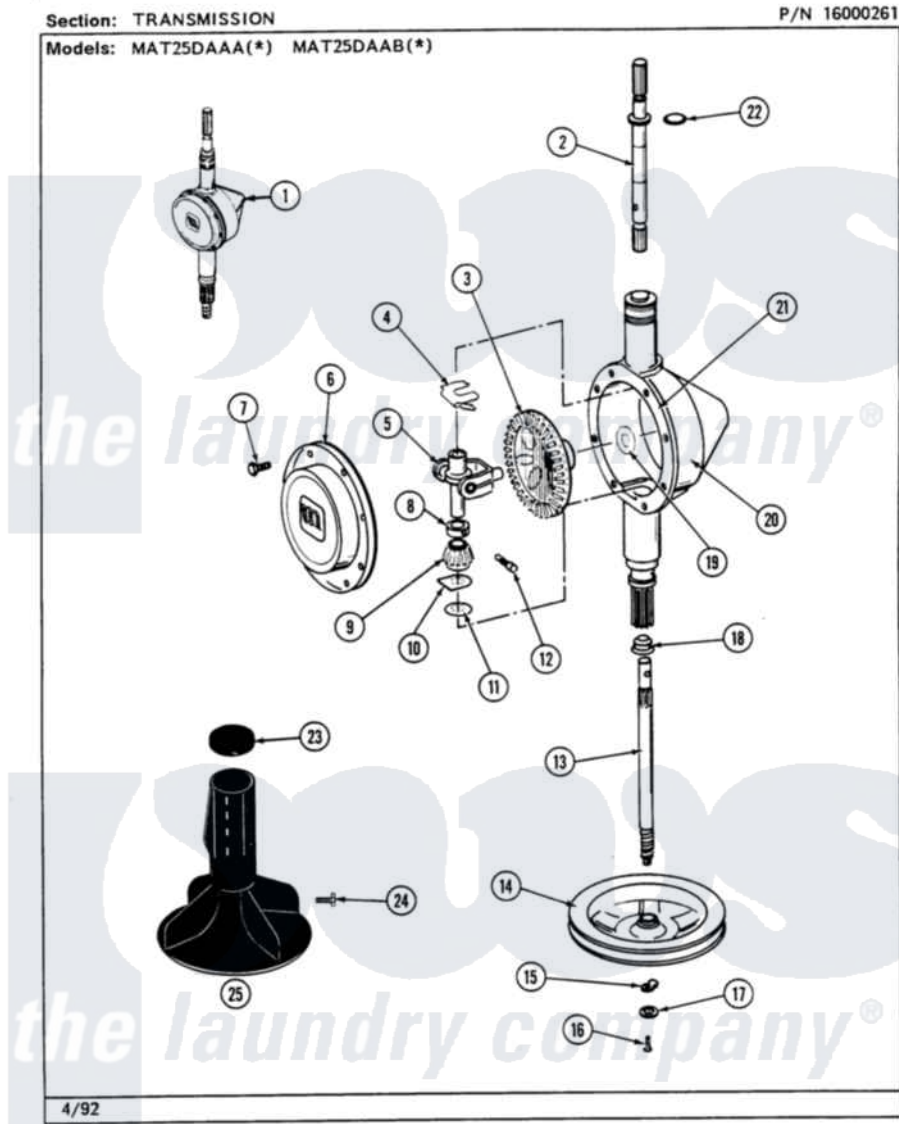

Maytag MAT25DAAAL 07 - TRANSMISSION

14

Maytag [Commercial Maytag MAT25DAAAL Washer Parts](#) Parts Diagram 07 - TRANSMISSION
 Click on the part number to view part

Item	Original Part Number	Replaced By	Status	Part Description
001	206708	6-2097790		Transmison
002	207153	6-2097820		Kit- Shaft
003	206713	6-2067130		Gear- Beve
004	215581			Spring, Agitator Shaft
005	206685	6-2066850		Yoke
006	206628			Cover, Transmission
007	215417		Not Available	SCREW, TRANSMISSION COVER
008	215415		Not Available	COLLAR, LOWER
009	215401	W10221114		Pinion
010	215395			Plate, Clutch
011	211483	6-2114830		Washer- SP
012	Y206629			Pin, Collar
013	NLA		Not Available	SHAFT, CENTER
014	211059	6-2301530		Pulley
015	211089			Lug, Stop Pulley
016	211375	681582		Screw

017	211090	22003555	Washer, Stop Lug
018	206602	207843	Lip Seal Repair Kit
019	215394		Washer, Bevel Gear
020	206625	6-2097790	Transmison
021	Y058700	675652	Adhesive
022	210690		Seal, Rubber
023	215532		Cap, Agitator
024	206478	Not Available	SCREW & WASHER FOR AGITATOR
025	207119	207228	Agitator W/Lock Screw