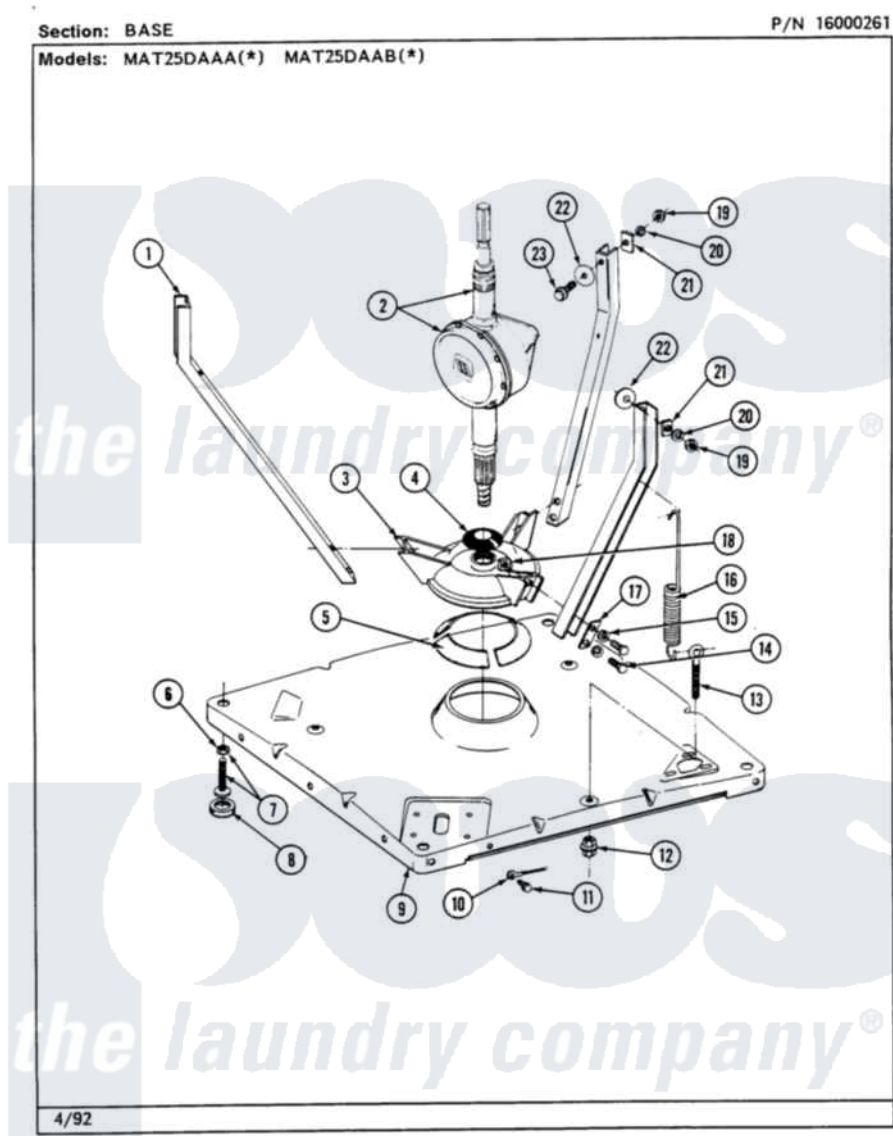

Maytag MAT25DAAAL 08 - BASE

16

Maytag Commercial Maytag MAT25DAAAL Washer Parts Parts Diagram 08 - BASE
 Click on the part number to view part

Item	Original Part Number	Replaced By	Status	Part Description
001	213100		Not Available	PART NOT USED
002	206708	6-2097790		Transmison
003	203725			Damper W/Bolt And Clip
004	211028	22001586		Deflector, Water
005	203956			Damper Pad Kit
006	210385			Lock Nut For Adjustable Leg
007	Y302699	22003428		Leg, Adjustable
008	210684			Foot, Adjustable Leg
009	203274			Base With Damper Pads
010	204807			Ground Wire, Supp. Plte To Top Cover
011	210186	3370225		Screw
012	211949			Nut, Adjustment Eyebolt
013	213120	216416		Bolt, Eye/Centering Spring
014	Y015627			Screw- Hex
015	911852	486009		Lockwasher
016	213054			Centering Spring - 3 Used

017	213073		Washer, Double Brace
018	Y052785		Nut, Brace To Damper
019	Y052734		Nut, Carrage Bolts And Bracket
020	Y054867		Washer, Lock
021	212979	Not Available	WASHER, TUB BRACE
022	211100		Washer, Outer Tub
023	200744	W10175939	Bolt
"	205254	W10175938	Bolt