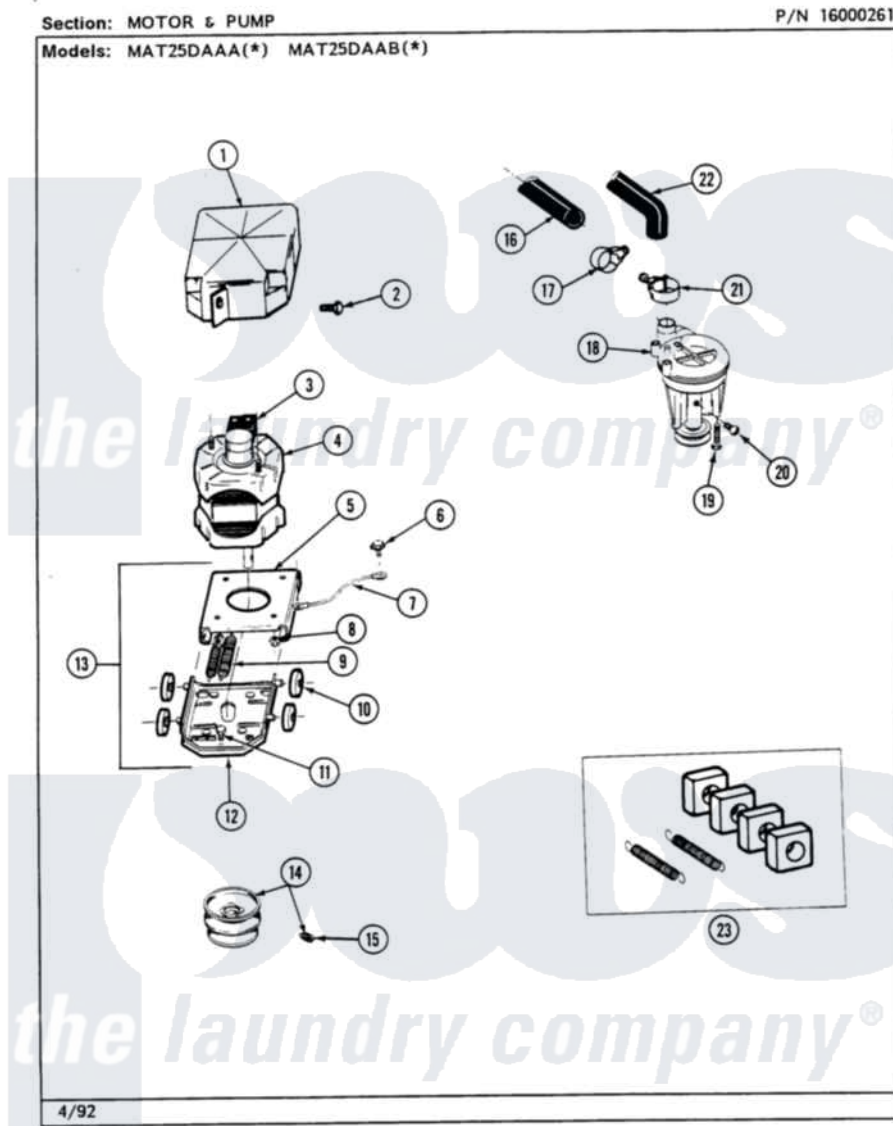

# Maytag MAT25DAAAL 10 - MOTOR & PUMP

20

Maytag Commercial Maytag MAT25DAAAL Washer Parts Parts Diagram 10 - MOTOR & PUMP  
 Click on the part number to view part

Item	Original Part Number	Replaced By	Status	Part Description
001	<a href="#">215098</a>			Shield, Motor
002	<a href="#">213121</a>	<a href="#">3400111</a>		Screw, 12-14 X 5/8
003	205132		Not Available	SWITCH, MOTOR EXTERNAL START No.201664-14,205463-4 & 201800-4
"	205133		Not Available	(PROD. IDNo. 2-1664-8 & 2-5463)
"	206505		Not Available	PROD. No.201664-15, & No.205463-3.
"	NLA		Not Available	SWITCH, MOTOR EXTERNAL START
004	201805	<a href="#">12002351</a>		Motor-Drve
005	<a href="#">214956</a>			Motor Mount Assembly
006	210186	<a href="#">3370225</a>		Screw
007	<a href="#">901220</a>			Ground Wire
008	<a href="#">Y311426</a>	<a href="#">3400029</a>		Nut, Adapter Plate
009	<a href="#">202718</a>			Springs, Tension
010	Y204998	<a href="#">205000</a>		Roller And Spring Kit 4+Spr

011	<a href="#">Y313561</a>		Screw---NA
012	<a href="#">205908</a>		Motor Mount Assembly
013	<a href="#">205999</a>		Motor Mount Assembly
014	200816	<a href="#">6-2008160</a>	Pulley- MO
015	<a href="#">Y053241</a>		Set Screw, Motor Pulley
016	215057	<a href="#">211704</a>	Hose, Drain
017	200461	<a href="#">285655</a>	Clamp, Hose
018	202203	<a href="#">6-2022030</a>	Pump As Pa
019	<a href="#">211880</a>		Screw, HeX Head No.10 X 1/2 Inc
020	Y015408	<a href="#">22003235</a>	Screw, Bearing Insert
021	202574	<a href="#">3367052</a>	Clamp, Hose
022	<a href="#">Y212989</a>		Hose, Outer Tub To Pump
023	<a href="#">205000</a>		Roller And Spring Kit 4+Spr