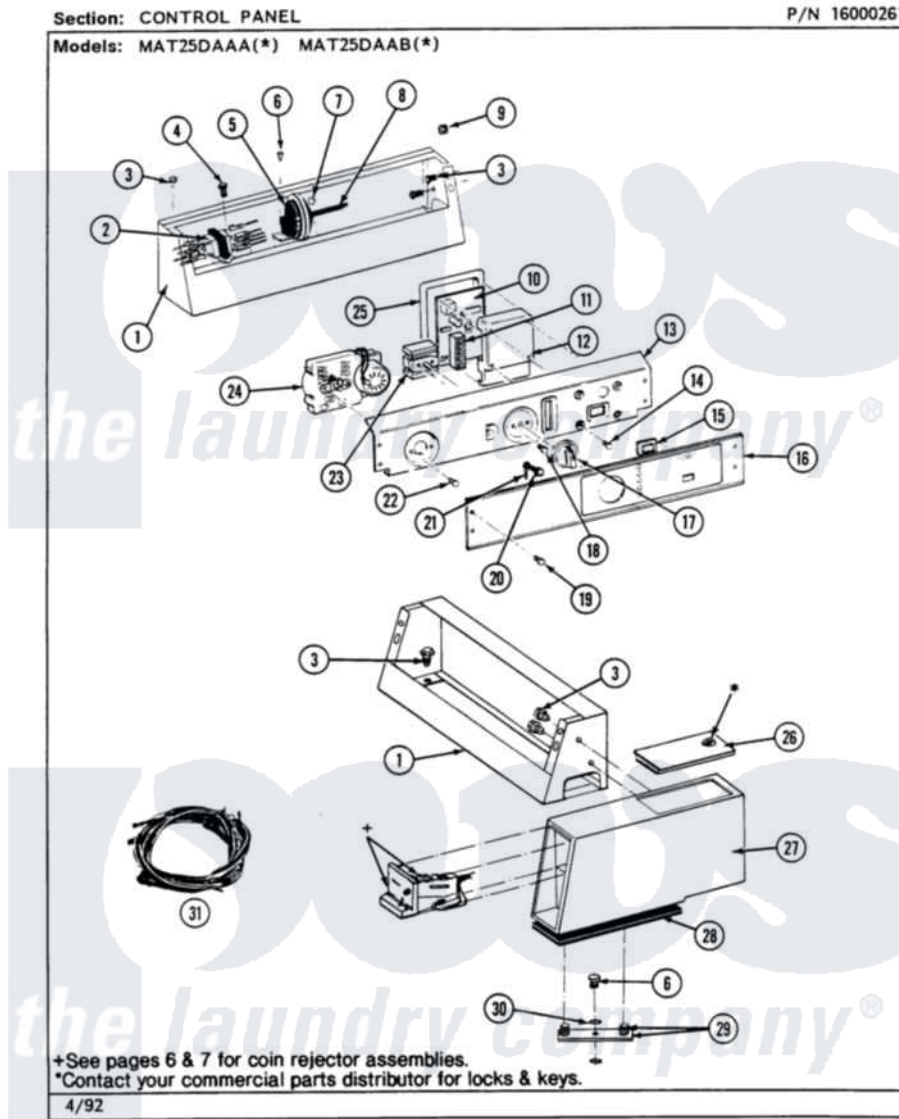

# Maytag MAT25DAAAM 01 - CONTROL PANEL

Maytag [Commercial Maytag MAT25DAAAM Washer Parts](#) Parts Diagram 01 - CONTROL PANEL  
Click on the part number to view part

Item	Original Part Number	Replaced By	Status	Part Description
001	<a href="#">206780</a>			Control Cover Assembly
"	206780L	<a href="#">206780</a>		Control Cover Assembly
"	NLA		Not Available	(HWT)
002	NLA		Not Available	TRANSFORMER
003	212276	<a href="#">W10116760</a>		Screw
004	<a href="#">211294</a>	<a href="#">90767</a>		Screw, 8A X 3/8 HeX Washer Head Tapping
"	<a href="#">Y313559</a>			Screw
005	<a href="#">203970</a>			Switch, Water Level
006	<a href="#">211294</a>	<a href="#">90767</a>		Screw, 8A X 3/8 HeX Washer Head Tapping
007	410296	<a href="#">596669</a>		Clamp, Manifold
008	212942	<a href="#">22001619</a>		Tube, Water Level Switch
009	<a href="#">215003</a>			Fastener, Panel And Bracket
010	NLA		Not Available	CIRCUIT BOARD ASSEMBLY
011	<a href="#">206881</a>			Indicator, Light
012	NLA		Not Available	ENCLOSURE, CIRCUIT