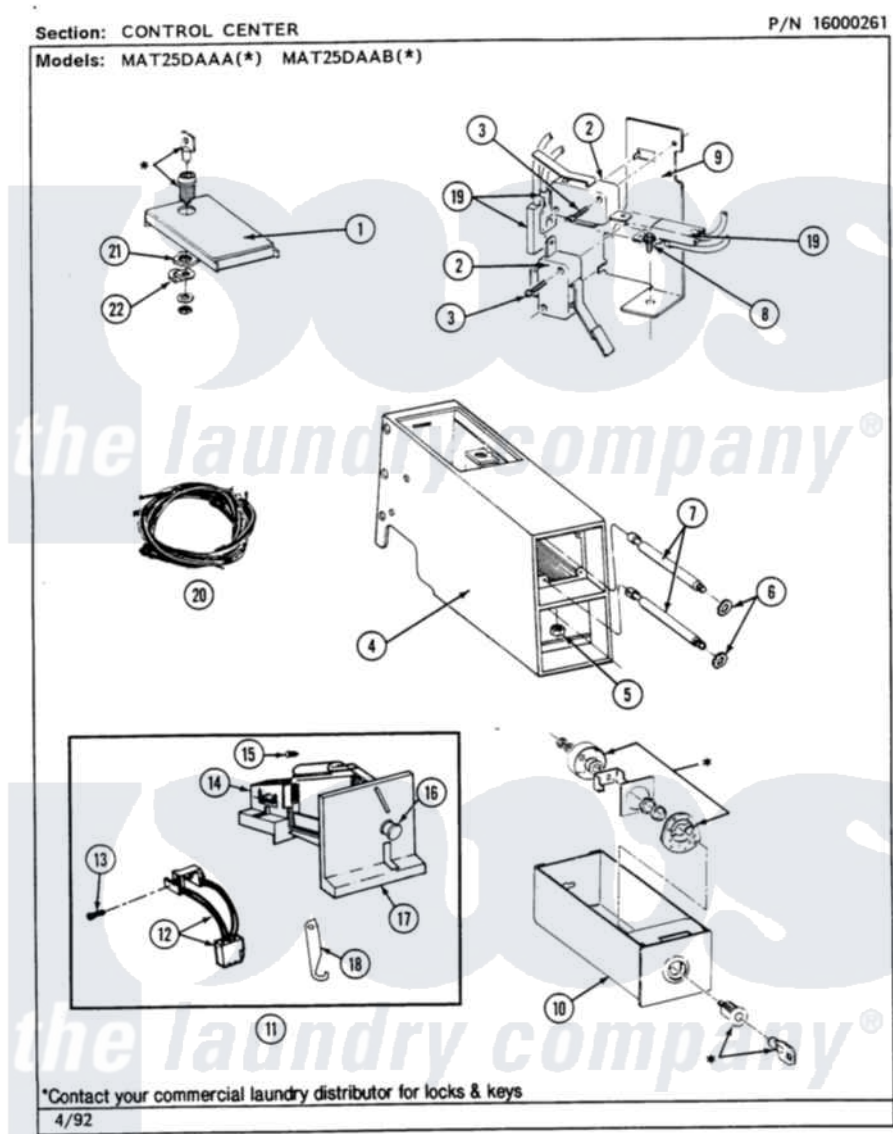

# Maytag MAT25DAAAM 03 - CONTROL CENTER

Maytag Commercial Maytag MAT25DAAAM Washer Parts Parts Diagram 03 - CONTROL CENTER  
 Click on the part number to view part

Item	Original Part Number	Replaced By	Status	Part Description
001	203188		Not Available	TIMER ACCESS DOOR (WHT)
"	203188L		Not Available	ACCESS DOOR-ALMOND
"	203188M		Not Available	ACCESS DOOR-HARVEST WHEAT
002	<a href="#">208042</a>			Switch, Sensor
003	912012	<a href="#">3400409</a>		Screw
004	207940	<a href="#">22001407</a>		Case, Coin Slide
"	207940L	<a href="#">22001408</a>		(ALM)
"	NLA		Not Available	(H. WHEAT)
005	<a href="#">Y052740</a>	<a href="#">62739</a>		Nut, Lock
006	<a href="#">910181</a>			Lockwasher, Terminal Block
007	<a href="#">213035</a>			Bolt, Locking
008	NLA		Not Available	SCREW, SENSOR SWITCH BRACKET
009	NLA		Not Available	BRACKET, SENSOR SWITCH
010	207912	<a href="#">208884</a>		Coin Box K

"	207912L	<a href="#">208884</a>	Coin Box K
"	NLA		Not Available (H. WHEAT)
011	<a href="#">207948</a>		Coin Drop Assembly
"	NLA		Not Available (25 CENTS-CANADA)
012	<a href="#">206799</a>		Optic Switch Assembly
013	<a href="#">314665</a>		Screw, Switch Assembly
014	<a href="#">207947</a>		Rejector, Coin
"	<a href="#">207949</a>		Rejector, Coin
015	NLA		Not Available SCREW, COIN DROP ASSEMBLY
016	<a href="#">216009</a>		BUTTON, RETURN
017	216010	<a href="#">Y208306</a>	Kit- Mtg C
018	<a href="#">216011</a>		Spring, Return Button
019	<a href="#">208045</a>		Harness, Wire Sensor Switch To Circuit Brd
020	<a href="#">208044</a>		Harness, Wire
021	212328	<a href="#">W10139762</a>	Hex Nut, 3/4-27
022	213750	<a href="#">W10133266</a>	Cam-Lock